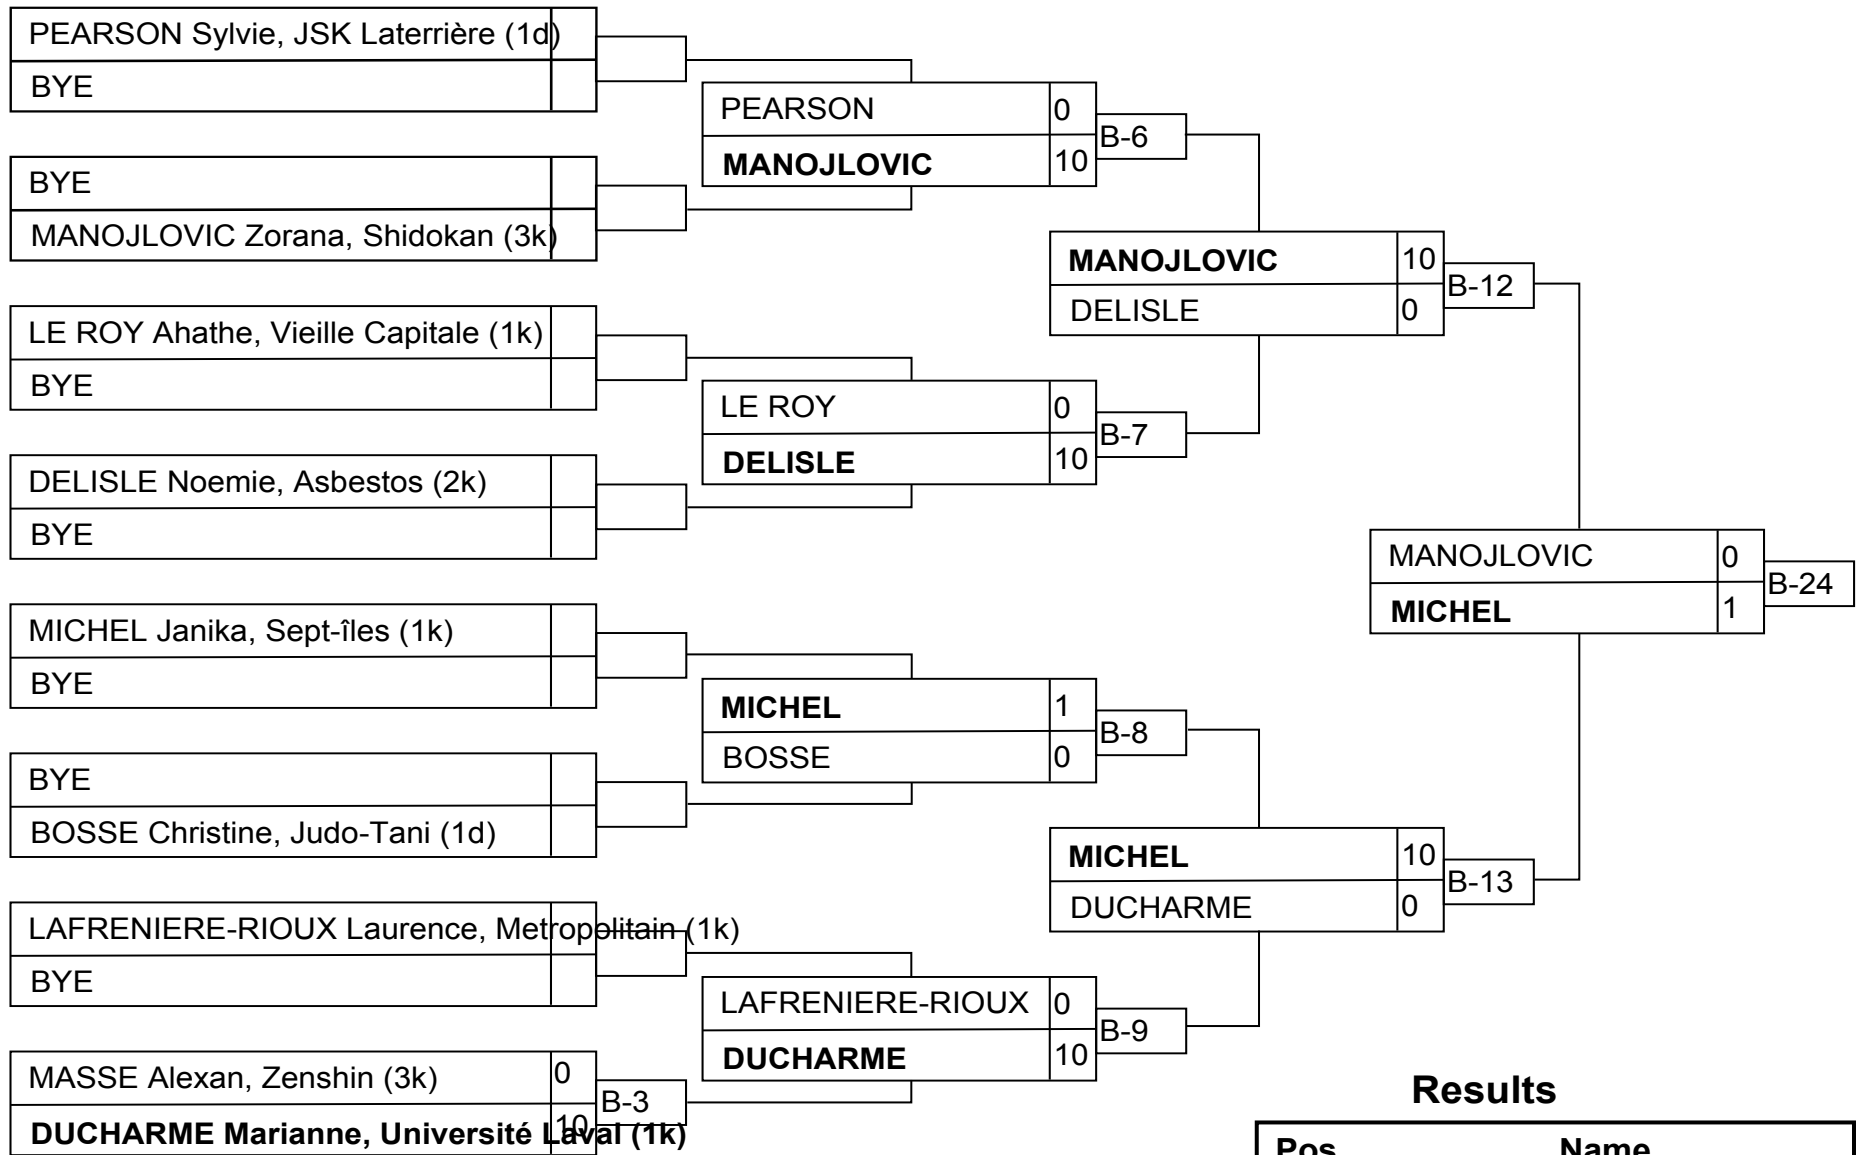

U21SenF -70