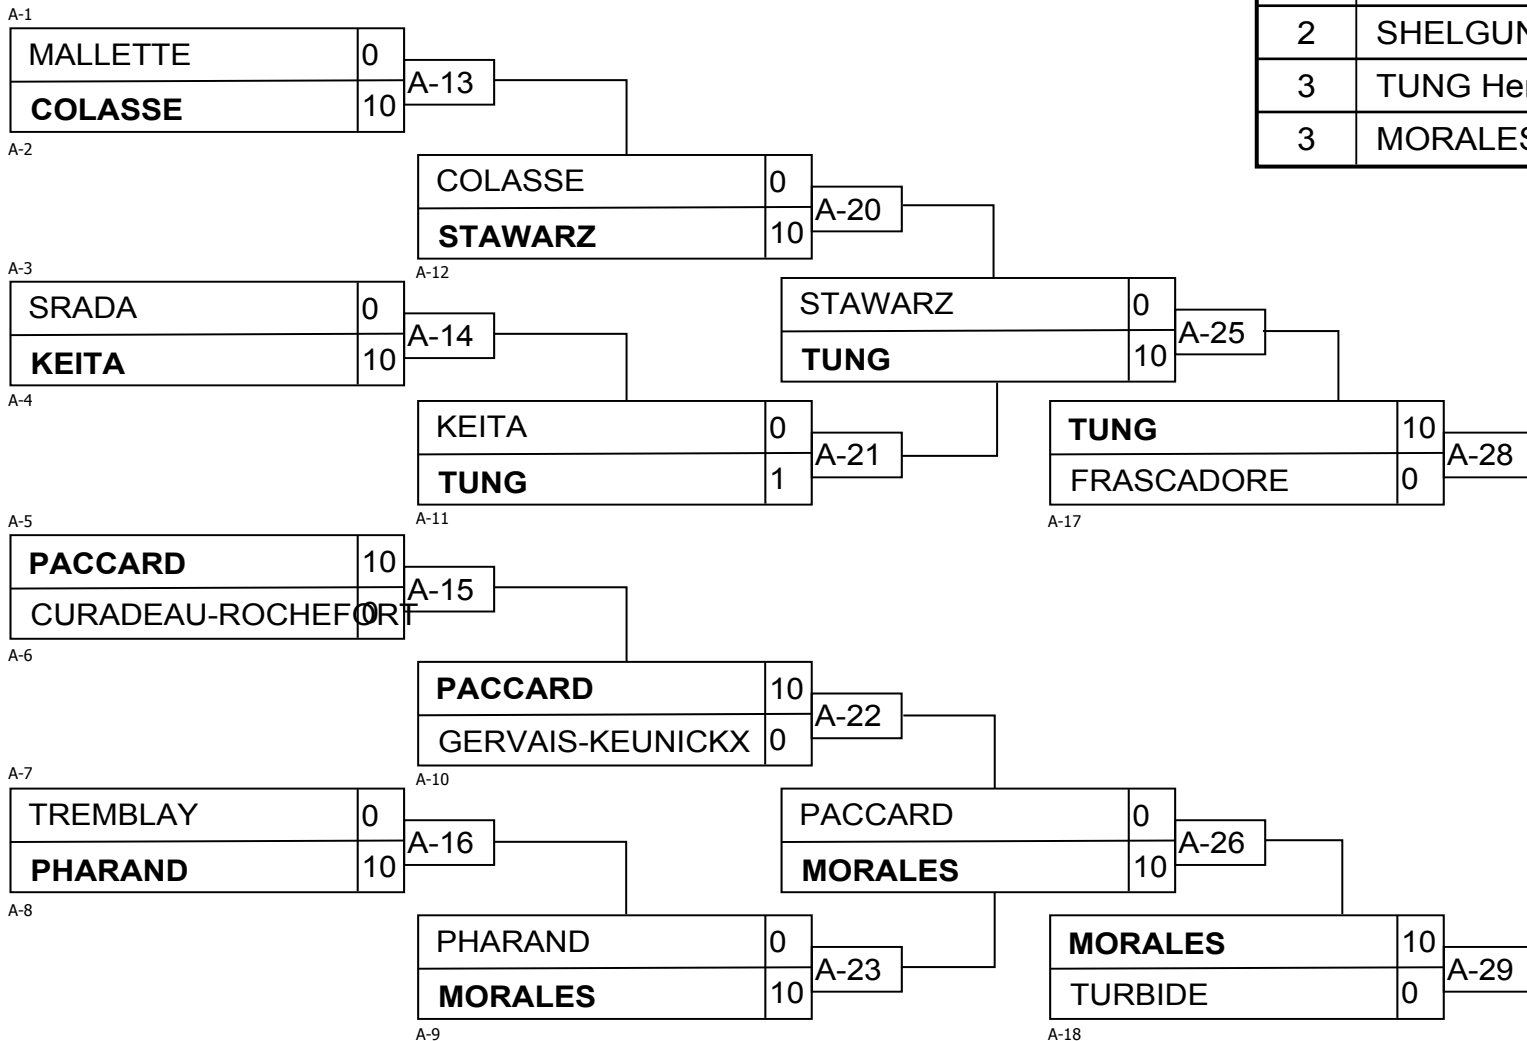

Results

Pos	Name
1	CHALA Hakim, Kiseki
2	THINEL Morgan, Jikan
3	TREMBLAY William, Shidokan
3	DION Philip, CJRV

U21SenM -73

Results

Pos	Name
1	STAWARZ Mael, Torii (1d)
2	SHELGUNOV Denis, Budokwai (1d)
3	TUNG Henry, Shidokan (1k)
3	MORALES Jérémie, shidokan (1d)