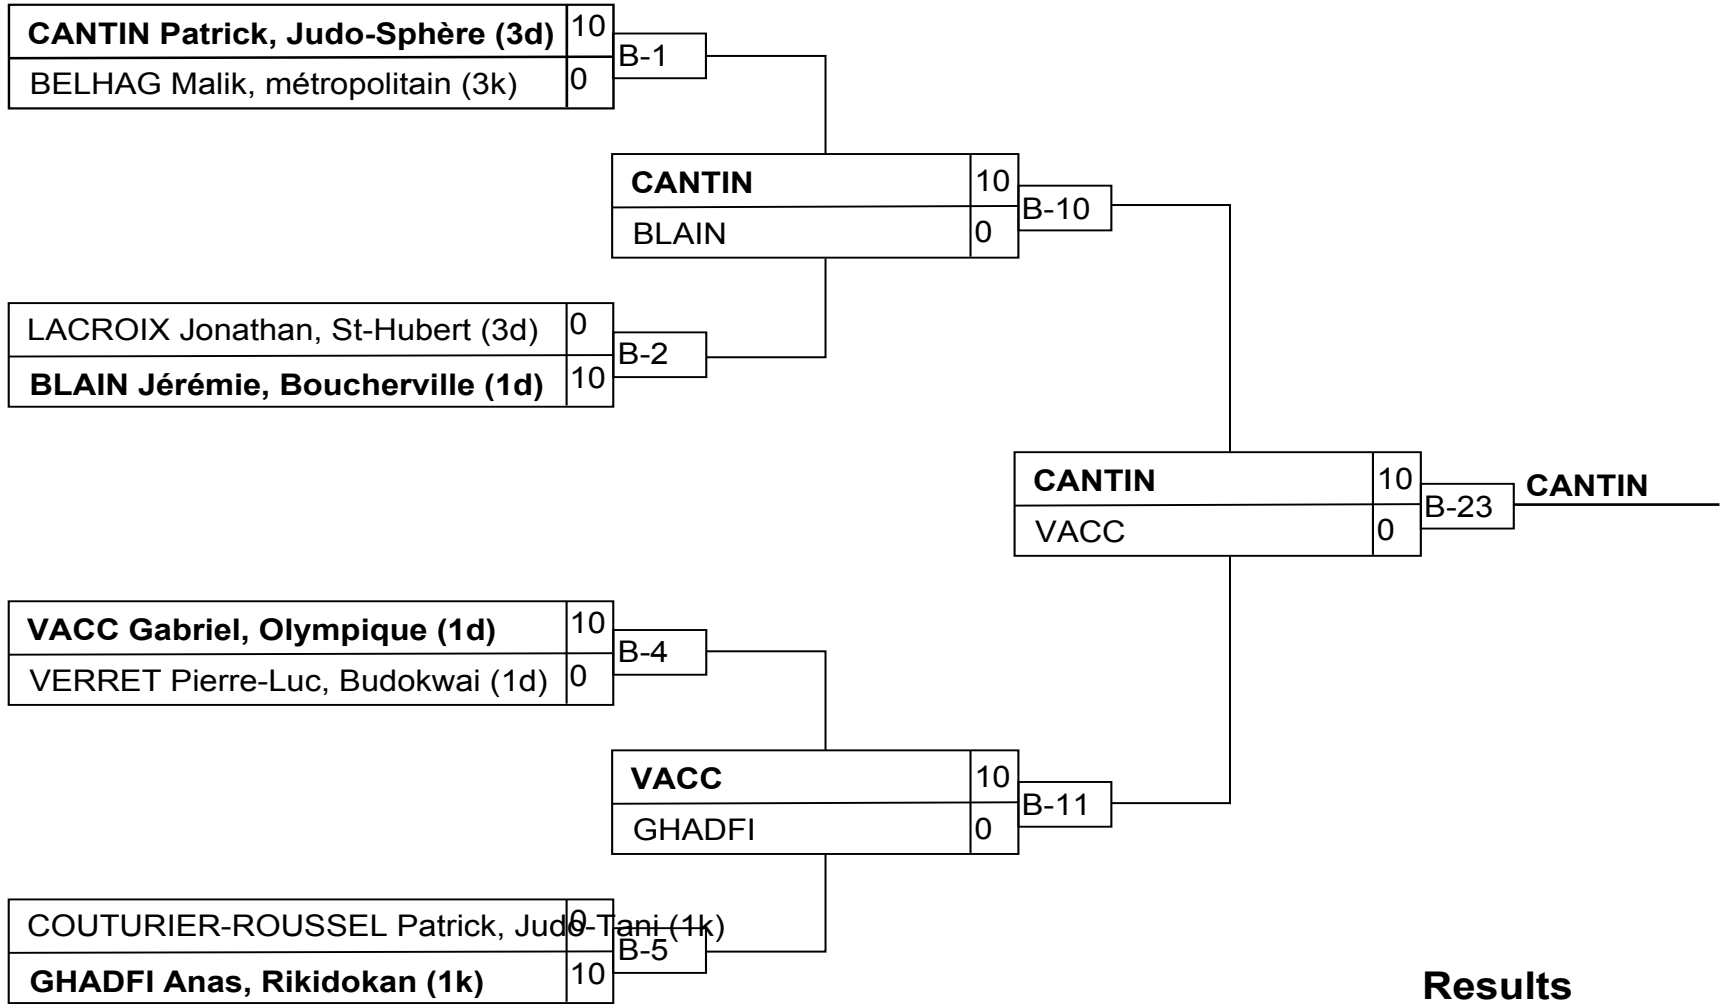

U21SenM -81

Results

Pos	Name
1	CANTIN Patrick, Judo-Sphère (3d)
2	VACC Gabriel, Olympique (1d)
3	BLAIN Jérémie, Boucherville (1d)
3	LACROIX Jonathan, St-Hubert (3d)