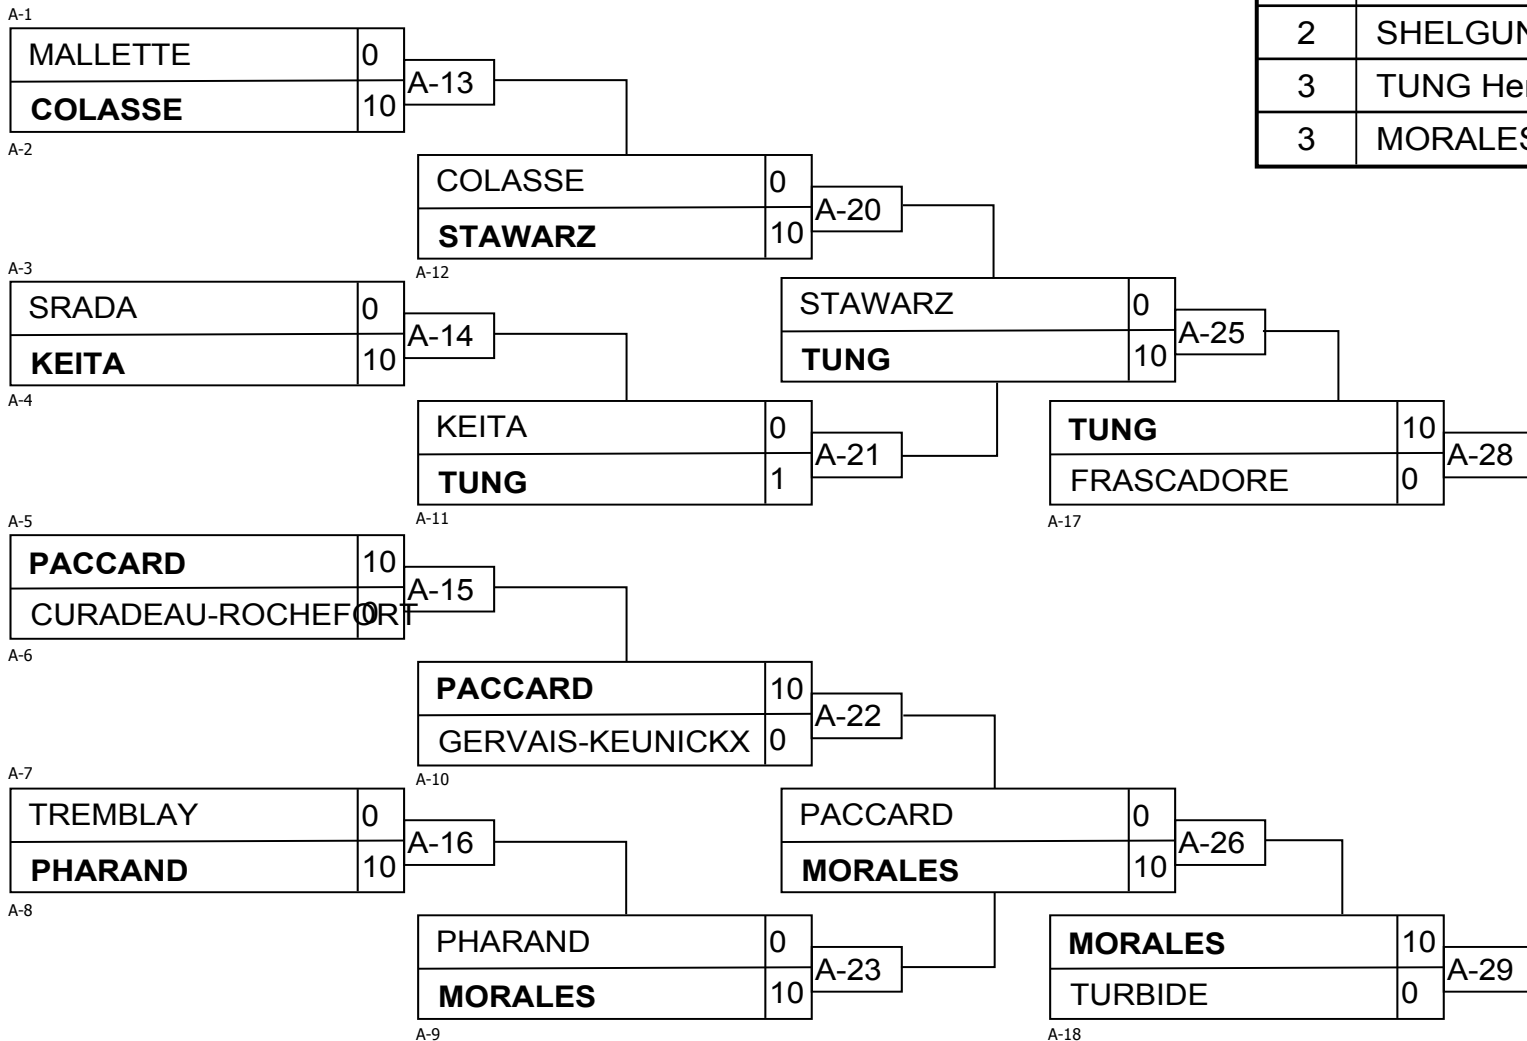

Results

Pos	Name
1	STAWARZ Mael, Torii (1d)
2	SHELGUNOV Denis, Budokwai (1d)
3	TUNG Henry, Shidokan (1k)
3	MORALES Jérémie, shidokan (1d)