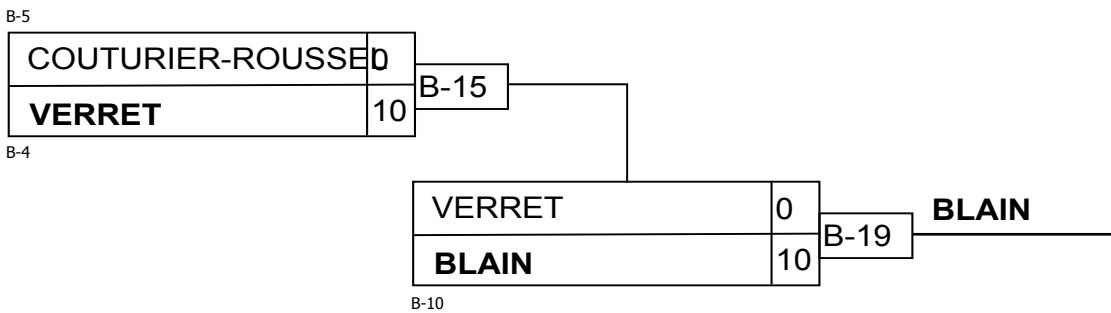

U21SenM -81

Results

Pos	Name
1	CANTIN Patrick, Judo-Sphère (3d)
2	VACC Gabriel, Olympique (1d)
3	BLAIN Jérémie, Boucherville (1d)
3	LACROIX Jonathan, St-Hubert (3d)