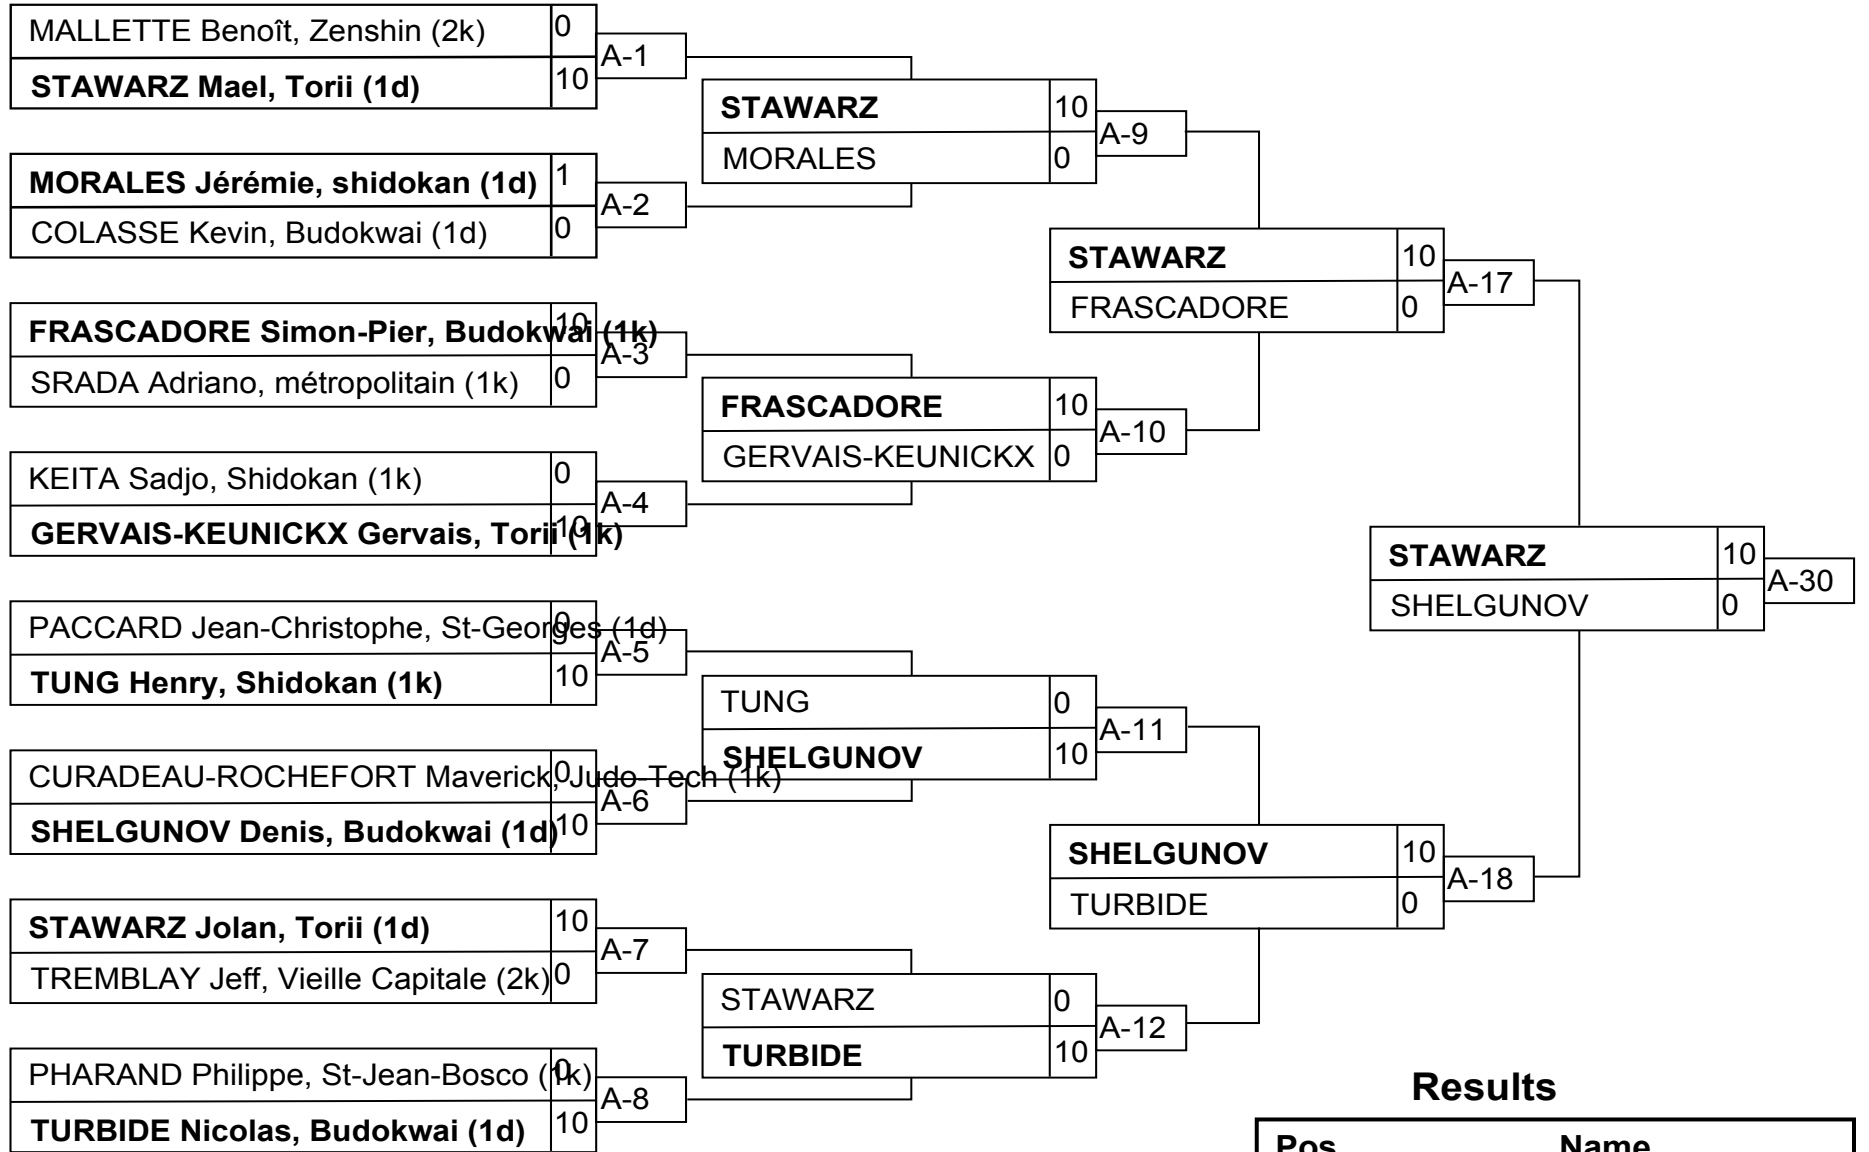

U21SenM -73