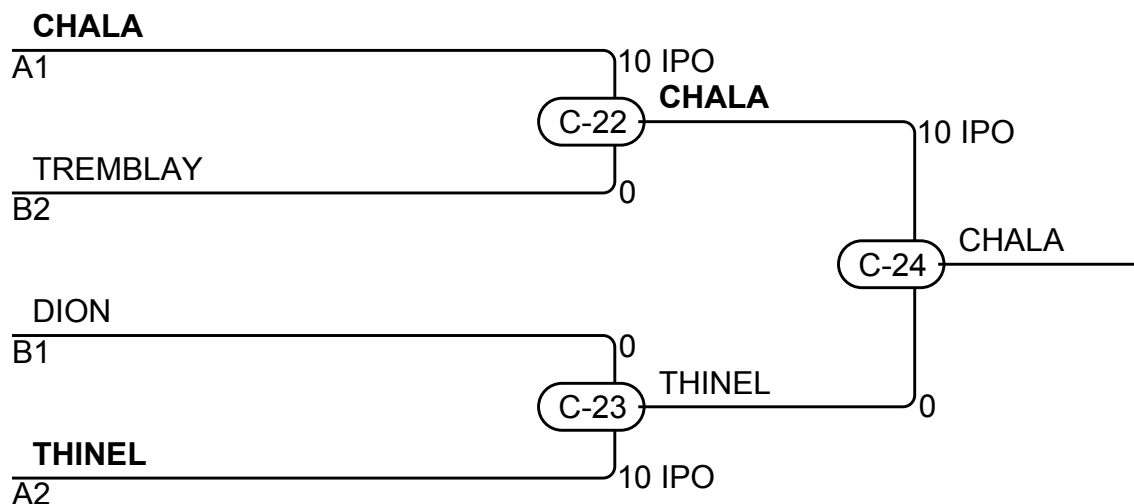

CDH 2016 15 octobre PEPS U21SenM -66

Competitors: 7

Competitors A

#	Name	Grade	Club	1	2	3	4	Wins	Pts	Pos
1	JOLICOEUR David	1k	St-Hyacinthe					0	0	4
2	CHALA Hakim	1d	Kiseki	10		10	10	3	30	1
3	CHETARA Adem	3k+	St-Paul L'Ermite	10				1	10	3
4	THINEL Morgan	1k	Jikan	10		10		2	20	2

Matches A

Match	White	Blue	Result	Time	Code
C-1	JOLICOEUR David 1 2	CHALA Hakim	0 - 10	0:11	IPO
C-2	CHETARA Adem 3 4	THINEL Morgan	0 - 10	0:34	IPO
C-10	JOLICOEUR David 1 3	CHETARA Adem	0 - 10	0:23	WIP
C-11	CHALA Hakim 2 4	THINEL Morgan	10 - 0	0:58	IPO
C-17	JOLICOEUR David 1 4	THINEL Morgan	0 - 10	1:04	IPO
C-18	CHALA Hakim 2 3	CHETARA Adem	10 - 0	0:08	IPO

Competitors B

#	Name	Grade	Club	5	6	7	Wins	Pts	Pos
5	BOUCHER Mark-Elie	2k	Judo-Monde				0	0	3
6	TREMBLAY William	1d	Shidokan	10			1	10	2
7	DION Philip	1d	CJRV	10	10		2	20	1

Matches B

Match	White	Blue	Result	Time	Code
C-5	BOUCHER Mark-Elie 5 6	TREMBLAY William	0 - 10	0:48	IPO
C-12	BOUCHER Mark-Elie 5 7	DION Philip	0 - 10	0:29	IPO
C-19	TREMBLAY William 6 7	DION Philip	0 - 10	1:07	IPO

Results

Pos	Name
1	CHALA Hakim, Kiseki
2	THINEL Morgan, Jikan
3	TREMBLAY William, Shidokan
3	DION Philip, CJRV