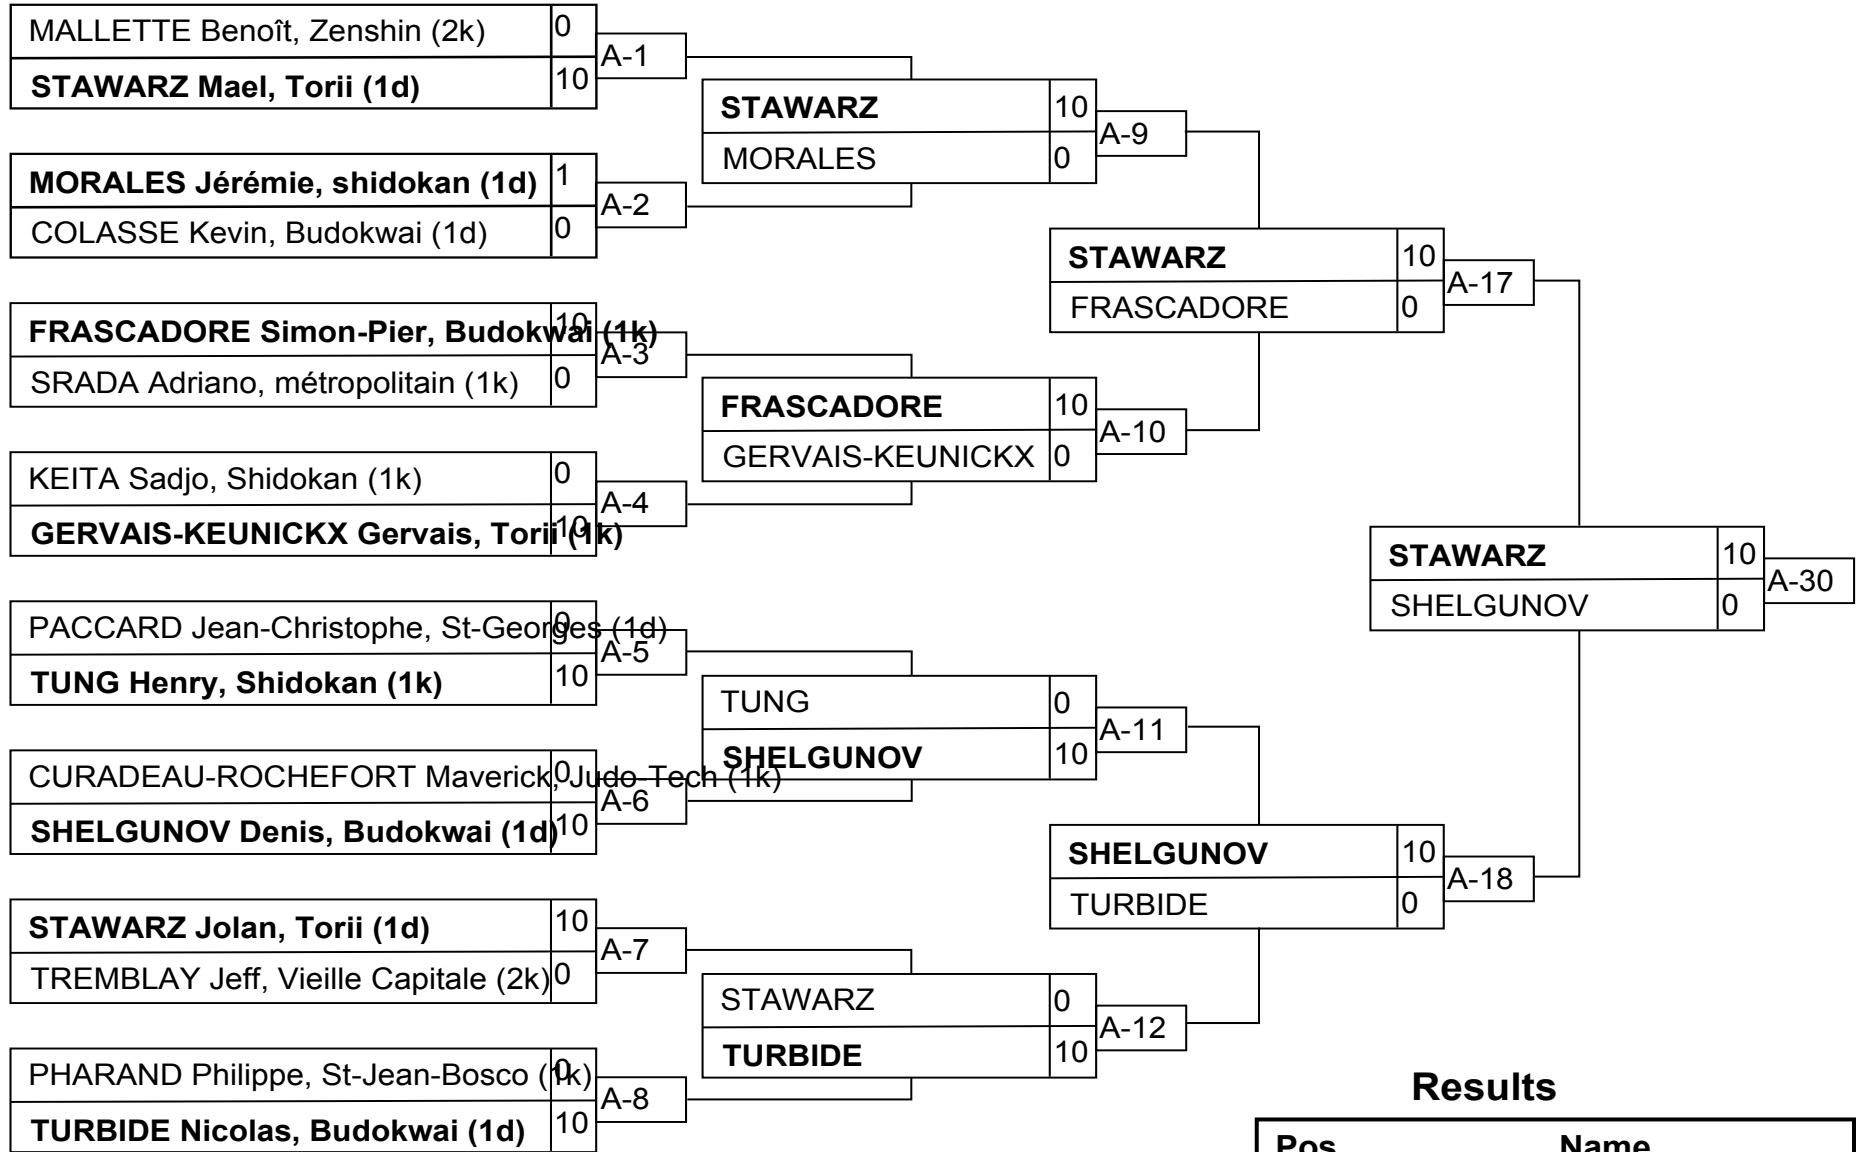

Results

Pos	Name
1	CHALA Hakim, Kiseki
2	THINEL Morgan, Jikan
3	TREMBLAY William, Shidokan
3	DION Philip, CJRV

U21SenM -73

Results

Pos	Name
1	STAWARZ Mael, Torii (1d)
2	SHELGUNOV Denis, Budokwai (1d)
3	TUNG Henry, Shidokan (1k)
3	MORALES Jérémie, shidokan (1d)