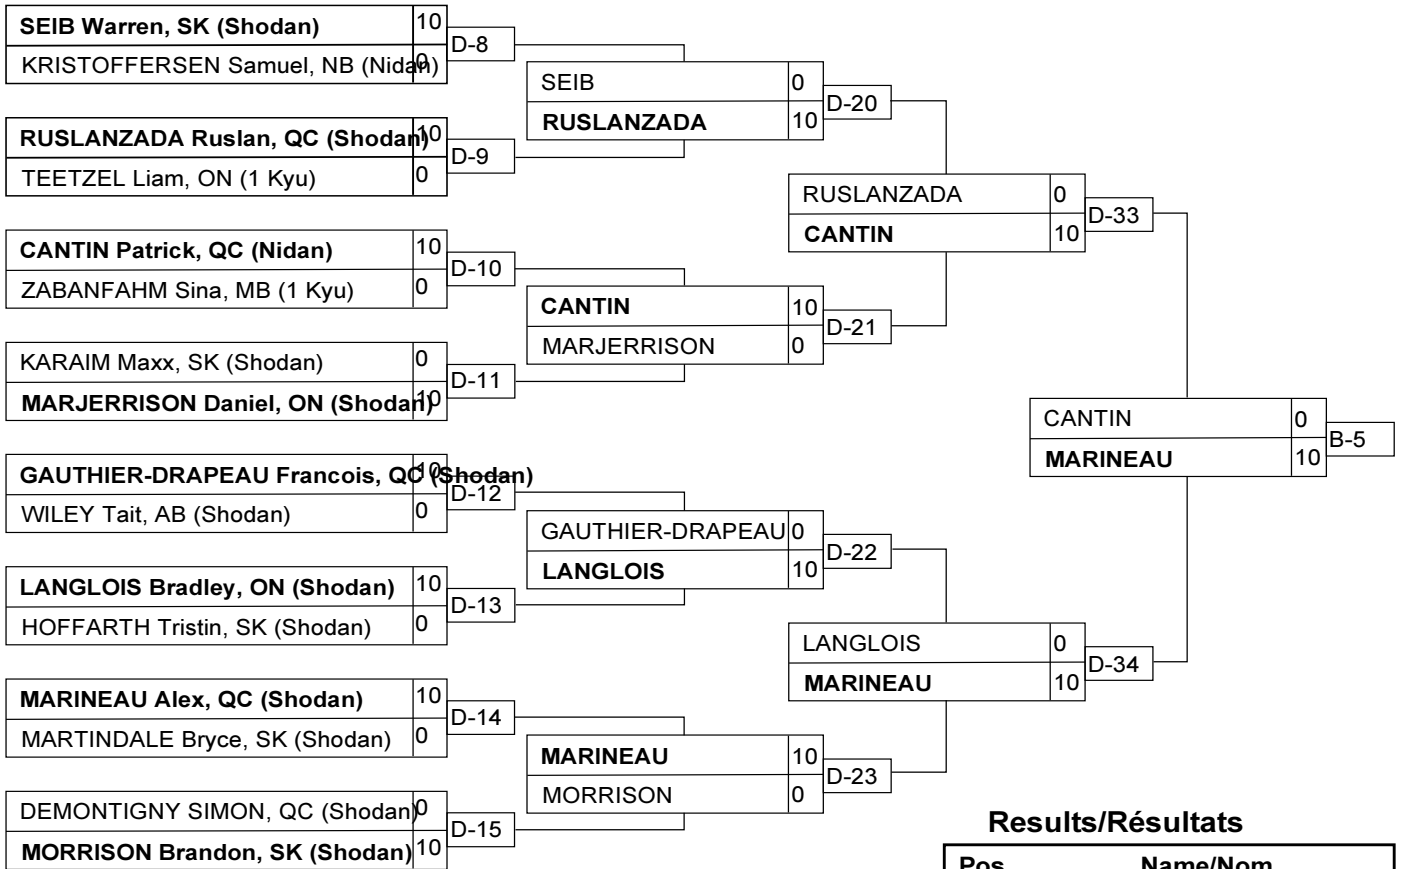

Senior M73

Results/Résultats

Pos	Name/Nom
1	MARINEAU Alex, QC (Shodan)
2	CANTIN Patrick, QC (Nidan)
3	RUSLANZADA Ruslan, QC (Shodan)
3	LANGLOIS Bradley, ON (Shodan)