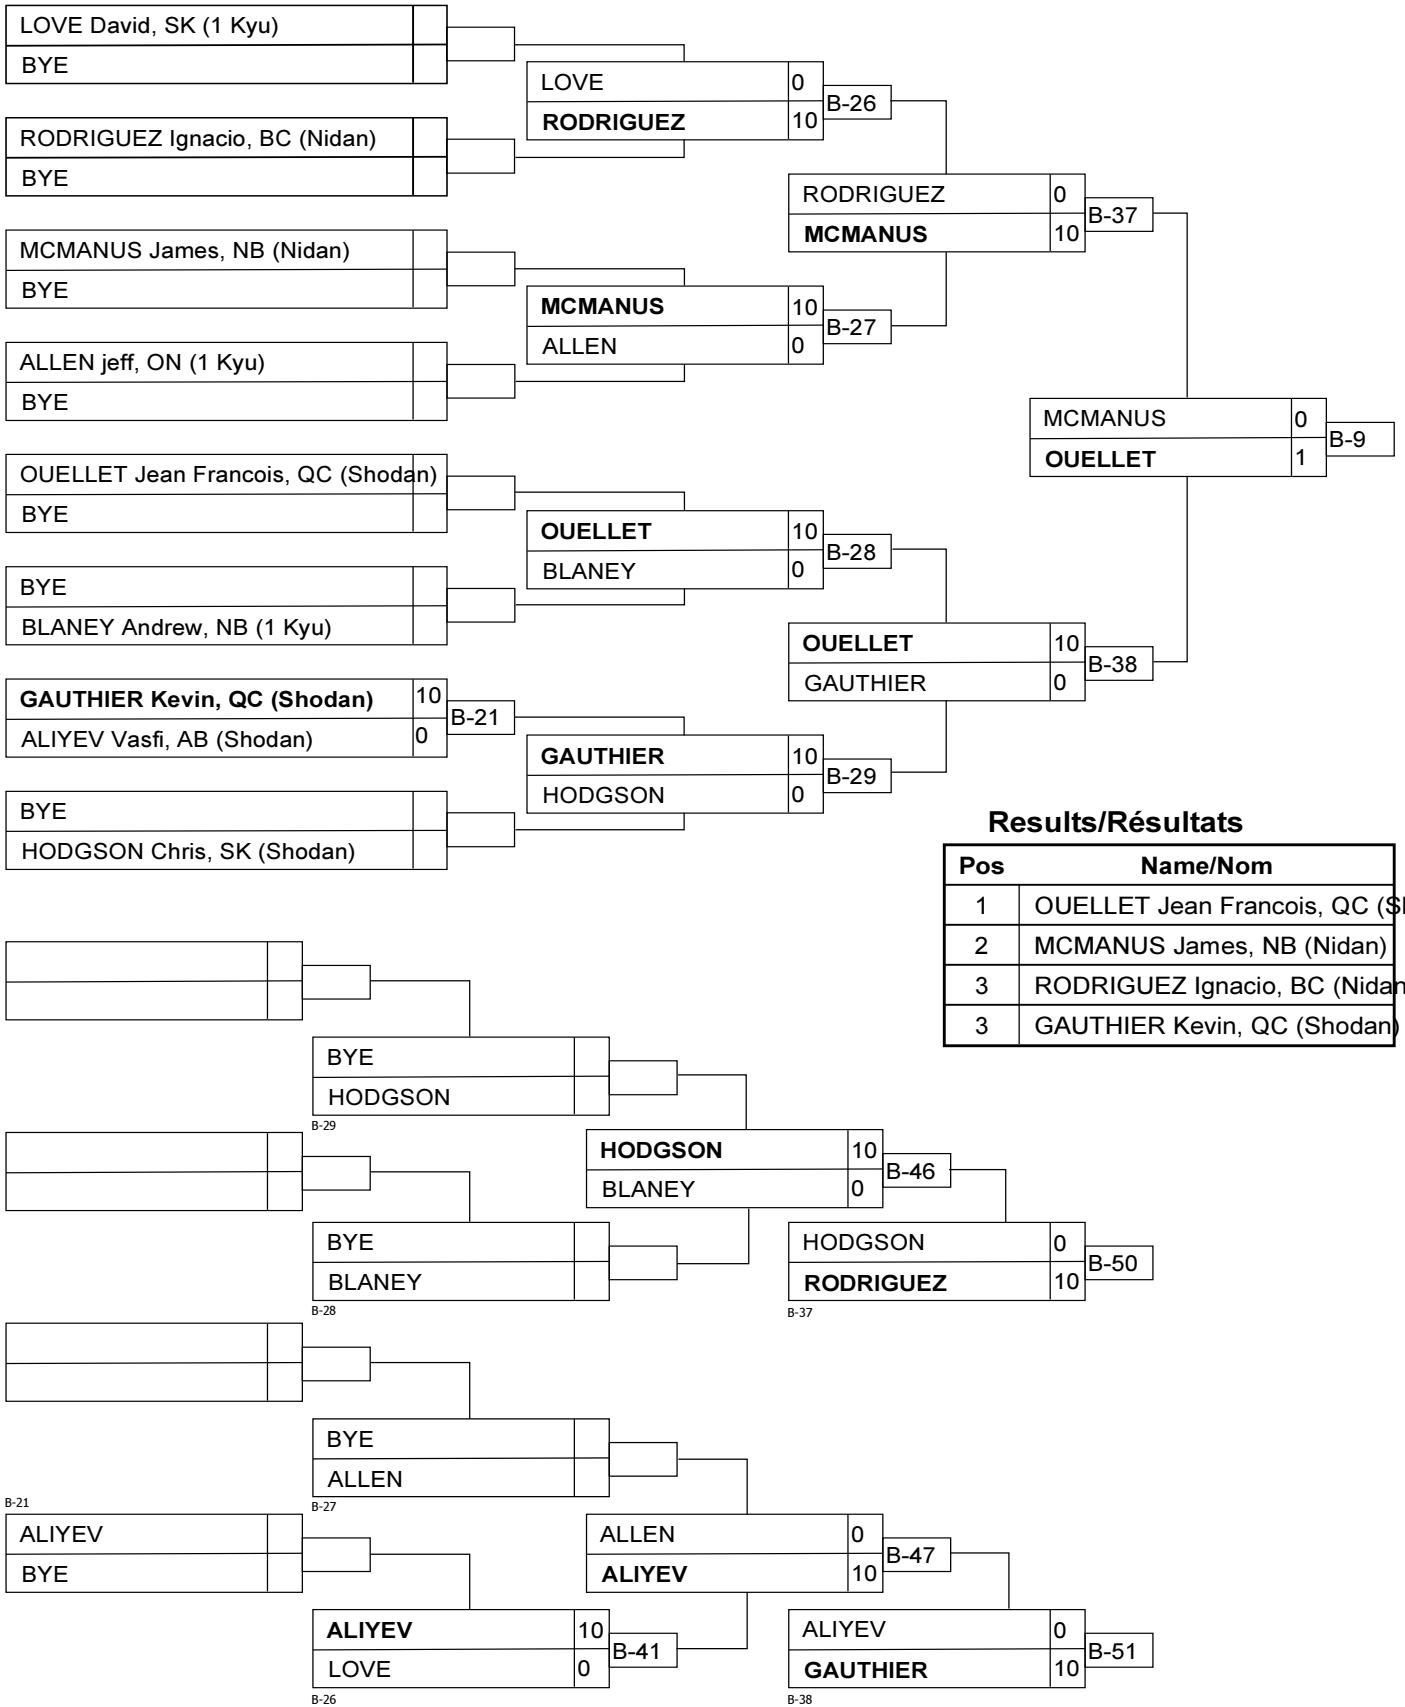

Senior M100+

Results/Résultats

Pos	Name/Nom
1	OUELLET Jean Francois, QC (Shodan)
2	MCMANUS James, NB (Nidan)
3	RODRIGUEZ Ignacio, BC (Nidan)
3	GAUTHIER Kevin, QC (Shodan)