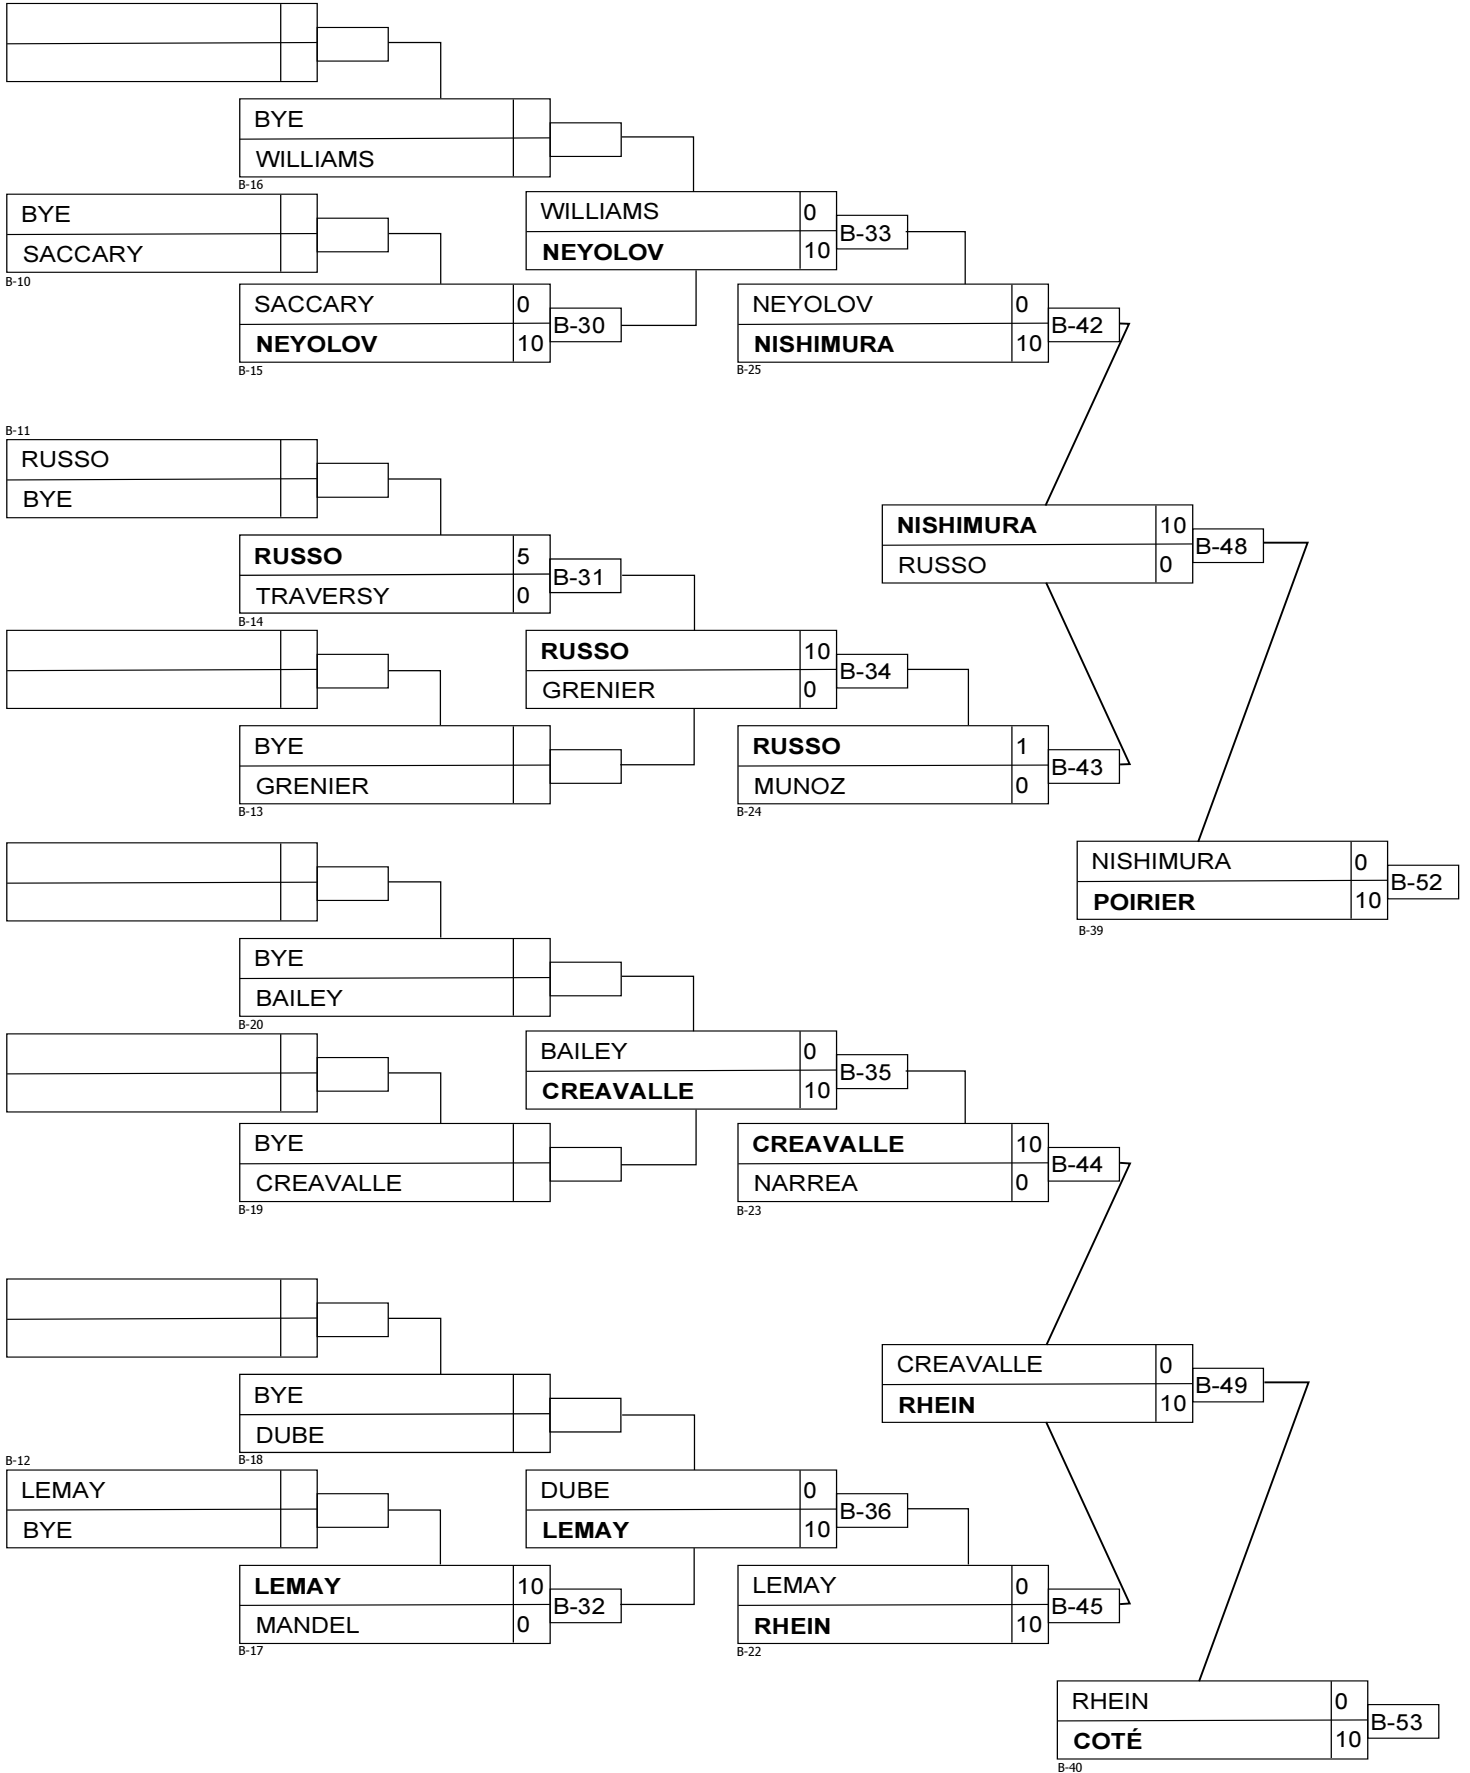

Senior M66

Senior M73

Results/Résultats

Pos	Name/Nom
1	MARINEAU Alex, QC (Shodan)
2	CANTIN Patrick, QC (Nidan)
3	RUSLANZADA Ruslan, QC (Shodan)
3	LANGLOIS Bradley, ON (Shodan)

Senior M81

Senior M81

Senior M90