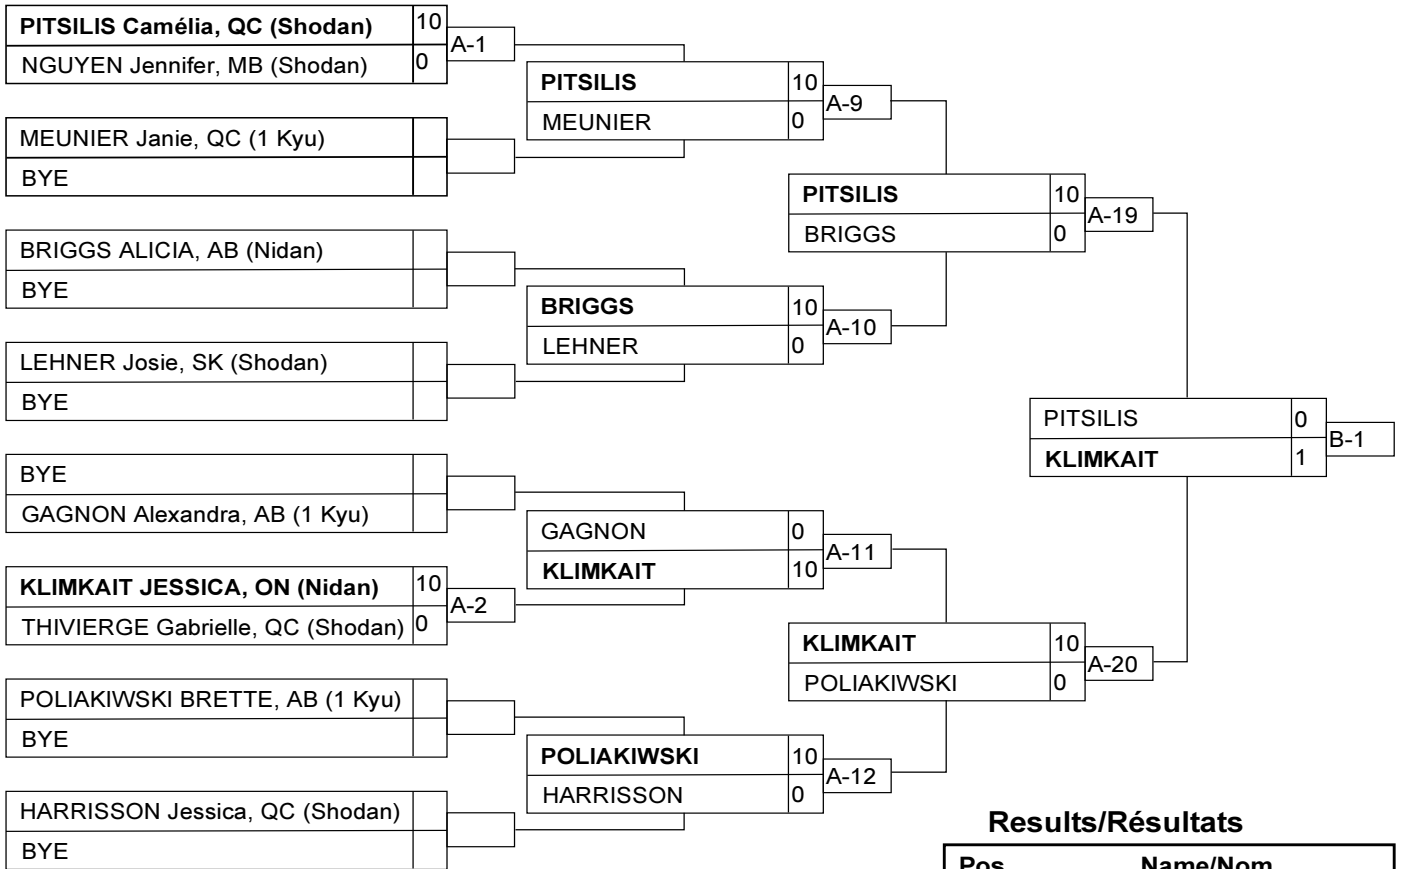

Senior F57

Results/Résultats

Pos	Name/Nom
1	KLIMKAIT JESSICA, ON (Nidan)
2	PITSILIS Camélia, QC (Shodan)
3	BRIGGS ALICIA, AB (Nidan)
3	THIVIERGE Gabrielle, QC (Shodan)