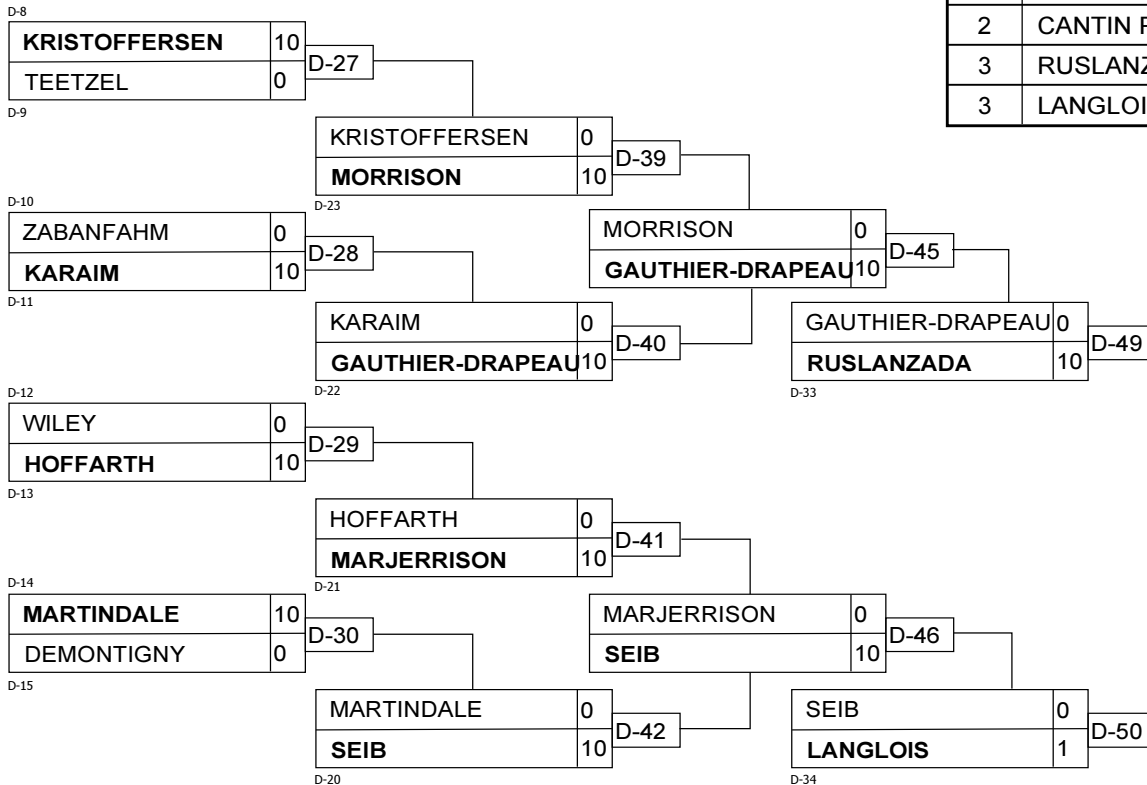

Senior M66

Senior M73

Results/Résultats

Pos	Name/Nom
1	MARINEAU Alex, QC (Shodan)
2	CANTIN Patrick, QC (Nidan)
3	RUSLANZADA Ruslan, QC (Shodan)
3	LANGLOIS Bradley, ON (Shodan)

Senior M81

Senior M81

Senior M90