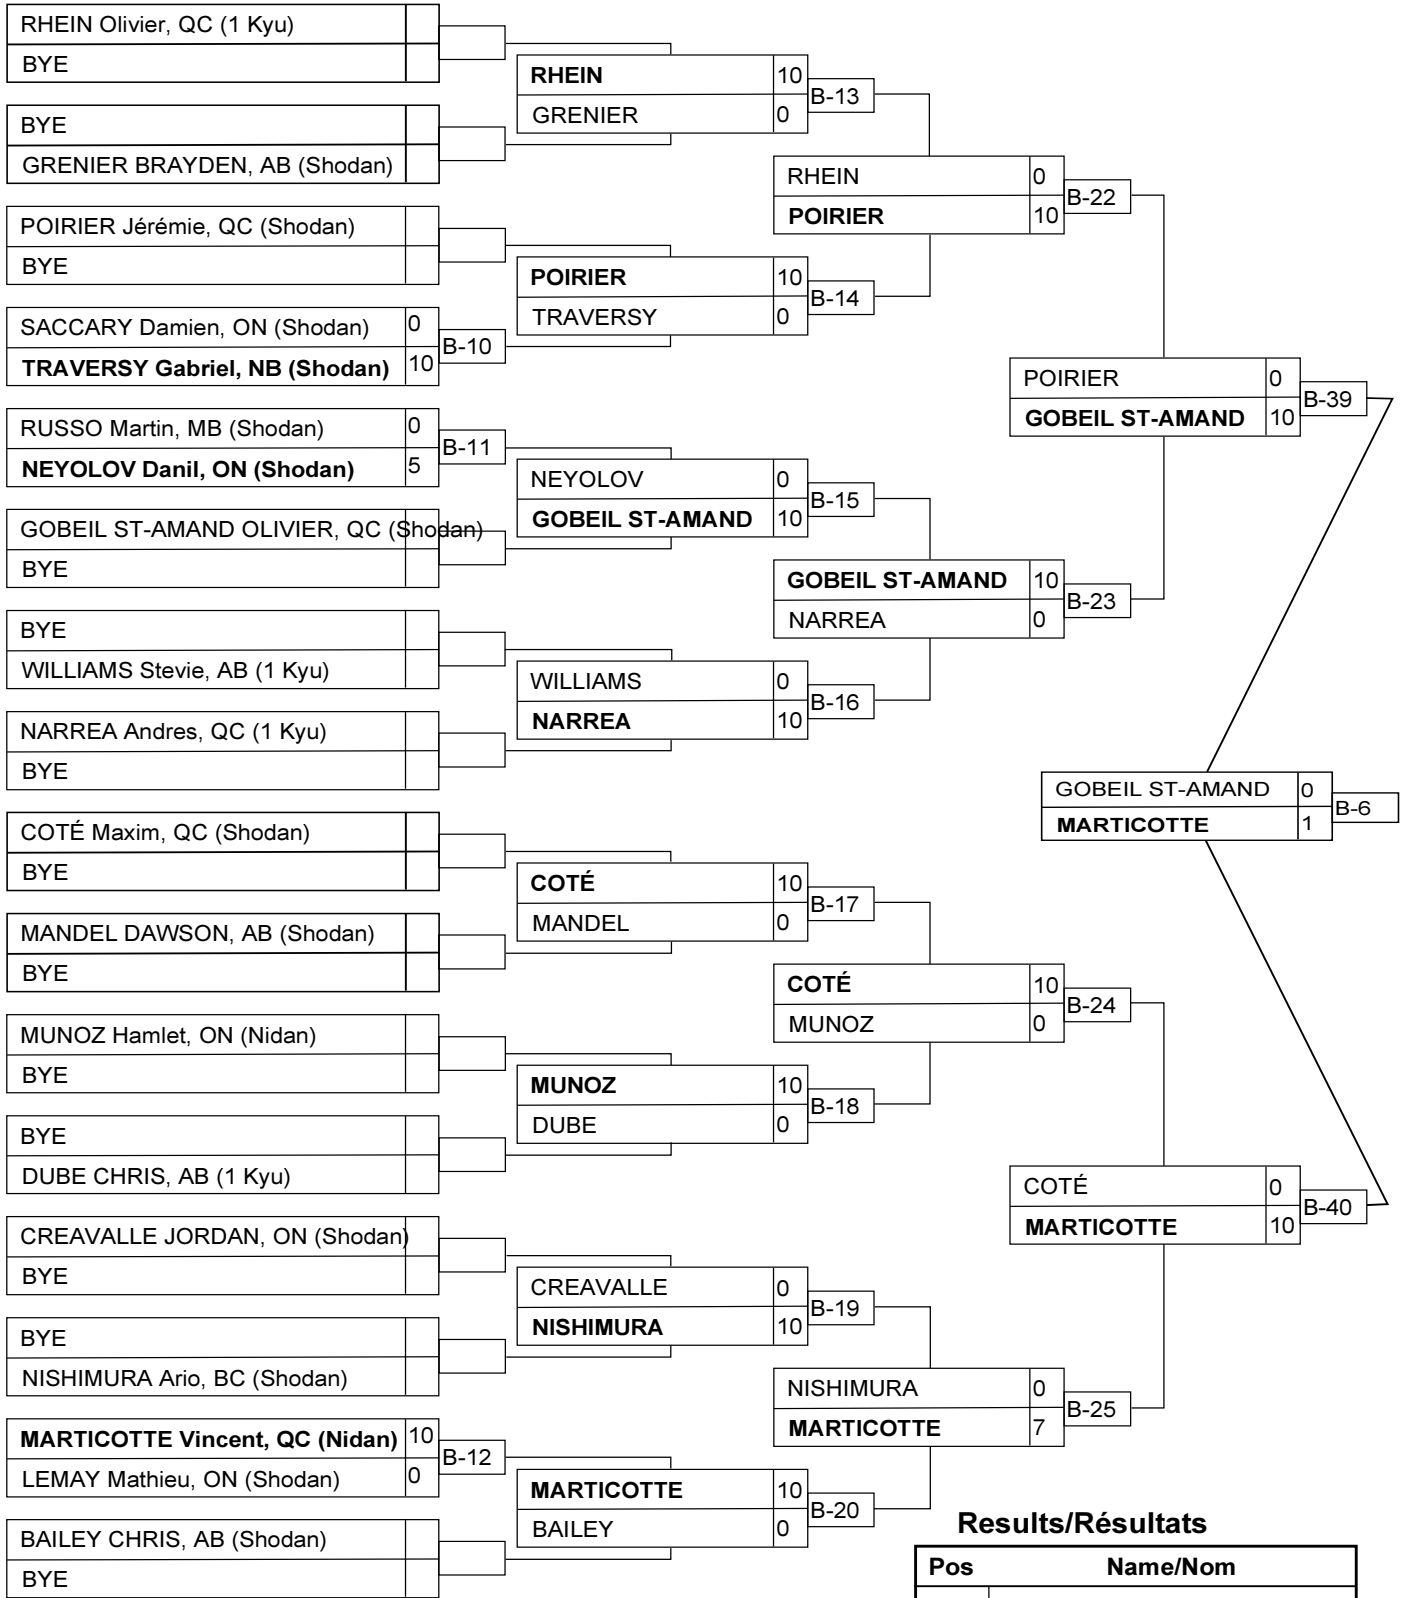

Senior M66

Senior M73

Results/Résultats

Pos	Name/Nom
1	MARINEAU Alex, QC (Shodan)
2	CANTIN Patrick, QC (Nidan)
3	RUSLANZADA Ruslan, QC (Shodan)
3	LANGLOIS Bradley, ON (Shodan)

Senior M81

Senior M81

Senior M90