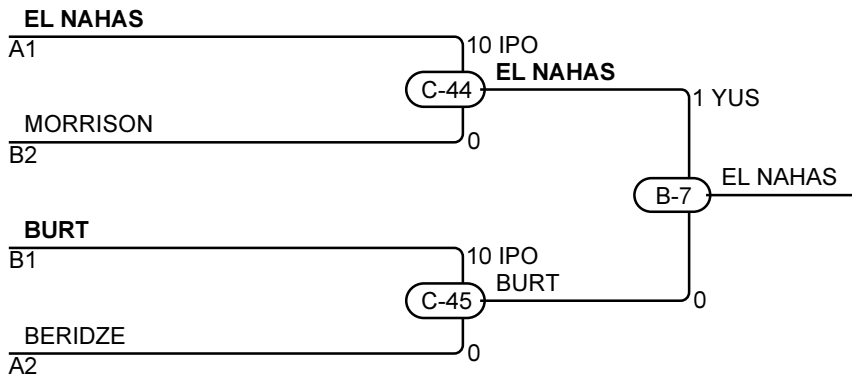

Senior M90

Competitors/Compétiteurs A

#	Name/Nom	Grade	Club	1	2	3	W/G	Pts	Pos
1	BADAT Thomas	1 Kyu	QC	XX			0	0	3
2	EL NAHAS Mohab	Shodan	ON	5	XX	10	2	15	1
3	BERIDZE Mikhail	1 Kyu	AB	10		XX	1	10	2

Matches/Matches A

Match	White/Blanc	Blue/Bleu	Res/Rés	Tim/Tmp	Code
C-2	BADAT Thomas	1 2 EL NAHAS Mohab	0 - 5	5:00	YUK
C-26	BADAT Thomas	1 3 BERIDZE Mikhail	0 - 10	2:19	WIP
C-37	EL NAHAS Mohab	2 3 BERIDZE Mikhail	10 - 0	1:55	IPO

Competitors/Compétiteurs B

#	Name/Nom	Grade	Club	4	5	6	W/G	Pts	Pos
4	MORRISON Sean	Nidan	SK	XX	1		1	1	2
5	COLPITTS Alex	Shodan	NB		XX		0	0	3
6	BURT Zachary	Sandan	QC	10	10	XX	2	20	1

Matches/Matches B

Match	White/Blanc	Blue/Bleu	Res/Rés	Tim/Tmp	Code
C-3	MORRISON Sean	4 5 COLPITTS Alex	1 - 0	5:00	YUS
C-27	MORRISON Sean	4 6 BURT Zachary	0 - 10	3:19	IPO
C-38	COLPITTS Alex	5 6 BURT Zachary	0 - 10	1:29	IPO

Results/Résultats

Pos	Name/Nom
1	EL NAHAS Mohab, ON
2	BURT Zachary, QC
3	MORRISON Sean, SK
3	BERIDZE Mikhail, AB