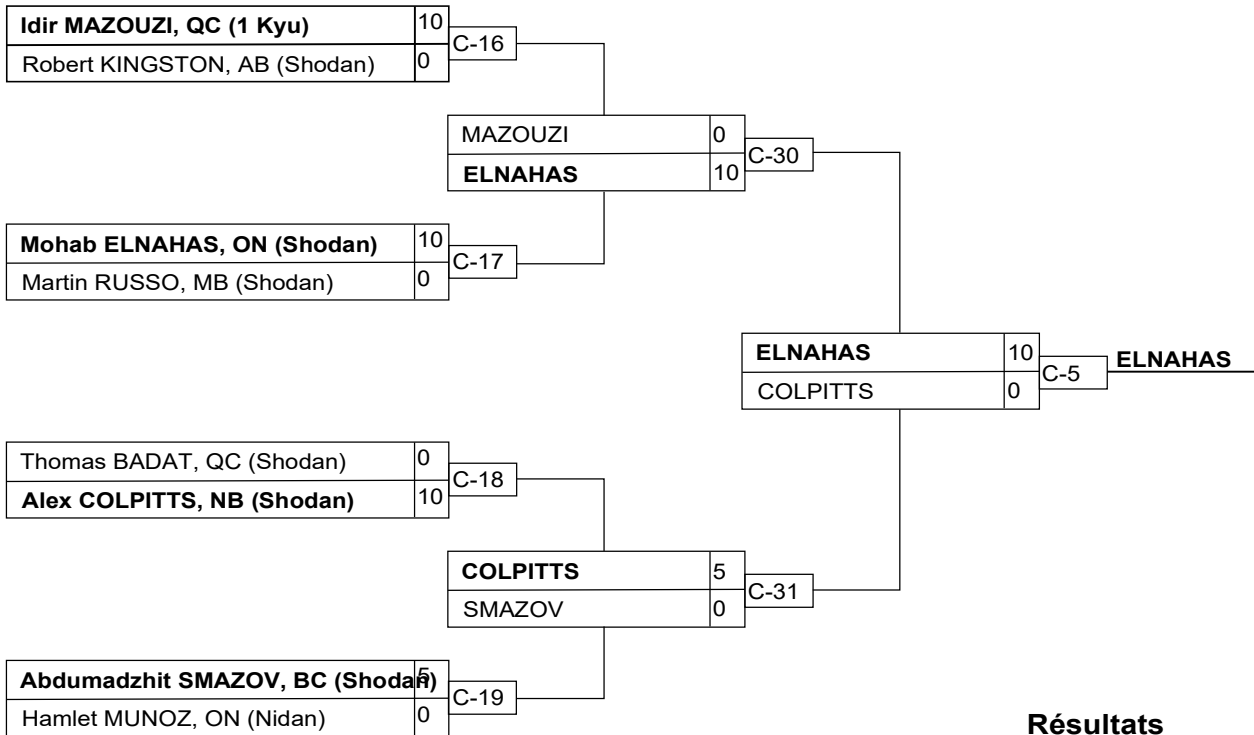

Senior M66

Senior M66

Senior M73

Résultats

Pos	Nom
1	Patrick CANTIN, QC (Sandan)
2	Constantin GABUN, QC (1 Kyu)
3	Ruslan RUSLANZADA, QC (Shodan)
3	François GAUTHIER-DRAPEAU, QC (Shodan)

Senior M81

Résultats

Pos	Nom
1	Alex MARINEAU, QC (Shodan)
2	OLIVIER GOBEIL ST-AMAND, QC (Nidan)
3	Danil NEYOLOV, ON (Shodan)
3	Maxim CÔTÉ, QC (Shodan)

Senior M90

Résultats

Pos	Nom
1	Mohab ELNAHAS, ON (Shodan)
2	Alex COLPITTS, NB (Shodan)
3	Thomas BADAT, QC (Shodan)
3	Abdumadzhit SMAZOV, BC (Shodan)