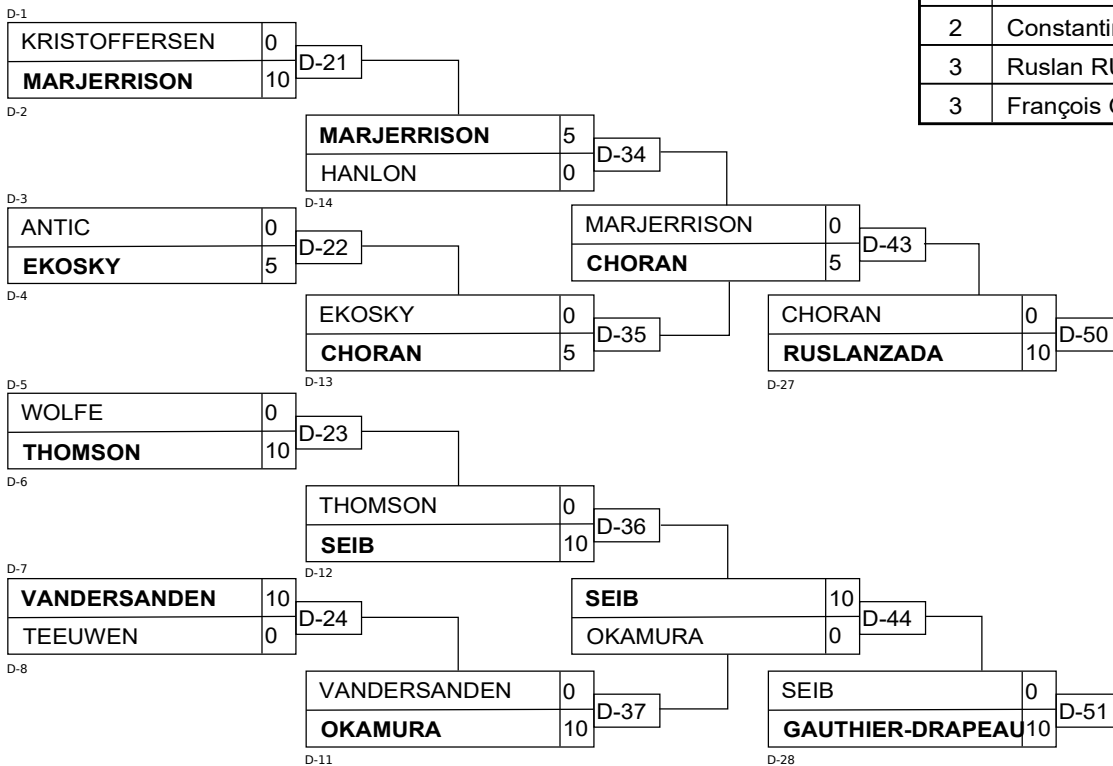

Senior M66

Senior M66

Senior M73

Résultats

Pos	Nom
1	Patrick CANTIN, QC (Sandan)
2	Constantin GABUN, QC (1 Kyu)
3	Ruslan RUSLANZADA, QC (Shodan)
3	François GAUTHIER-DRAPEAU, QC (Shodan)

Senior M81

Résultats

Pos	Nom
1	Alex MARINEAU, QC (Shodan)
2	OLIVIER GOBEIL ST-AMAND, QC (Nidan)
3	Danil NEYOLOV, ON (Shodan)
3	Maxim CÔTÉ, QC (Shodan)

Senior M90

Résultats

Pos	Nom
1	Mohab ELNAHAS, ON (Shodan)
2	Alex COLPITTS, NB (Shodan)
3	Thomas BADAT, QC (Shodan)
3	Abdumadzhit SMAZOV, BC (Shodan)