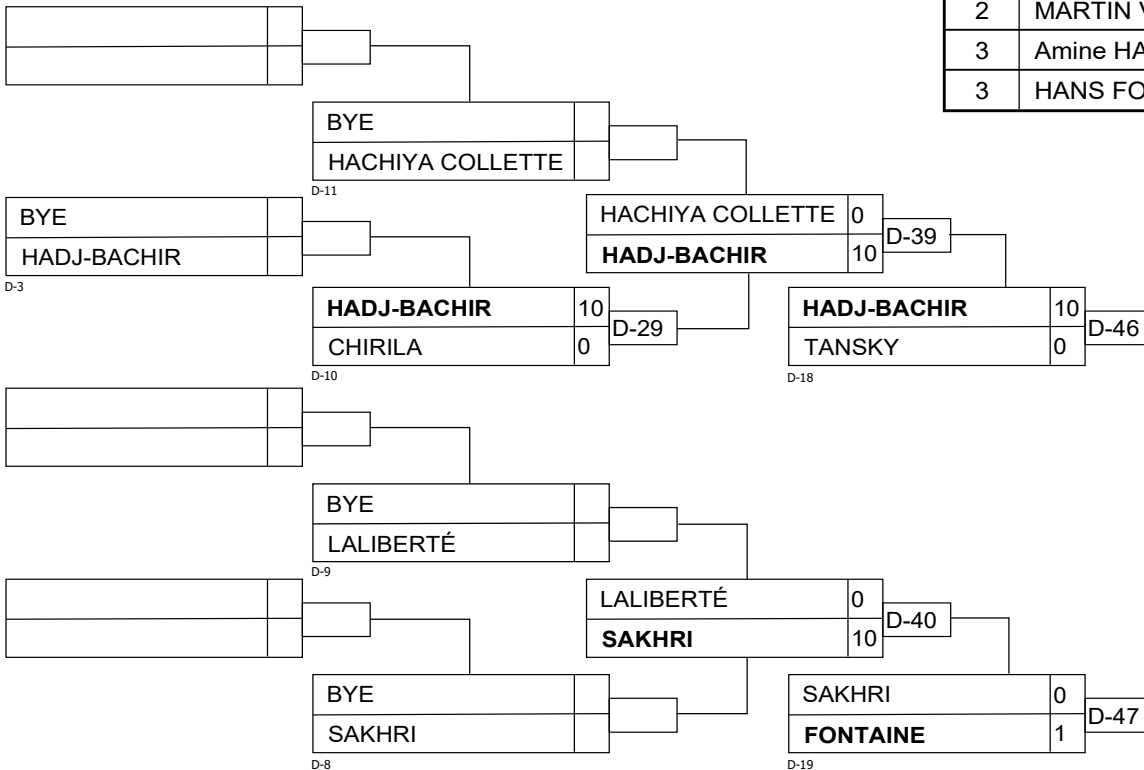

Results

Pos	Name
1	Alex UDEBASHVILI, Taifu Judo Club (4k+)
2	MARTIN VIEUX-PERNON, Club de Judo B
3	Amine HADJ-BACHIR, Club judo ben (3k)
3	HANS FONTAINE, Club de judo Vallée du