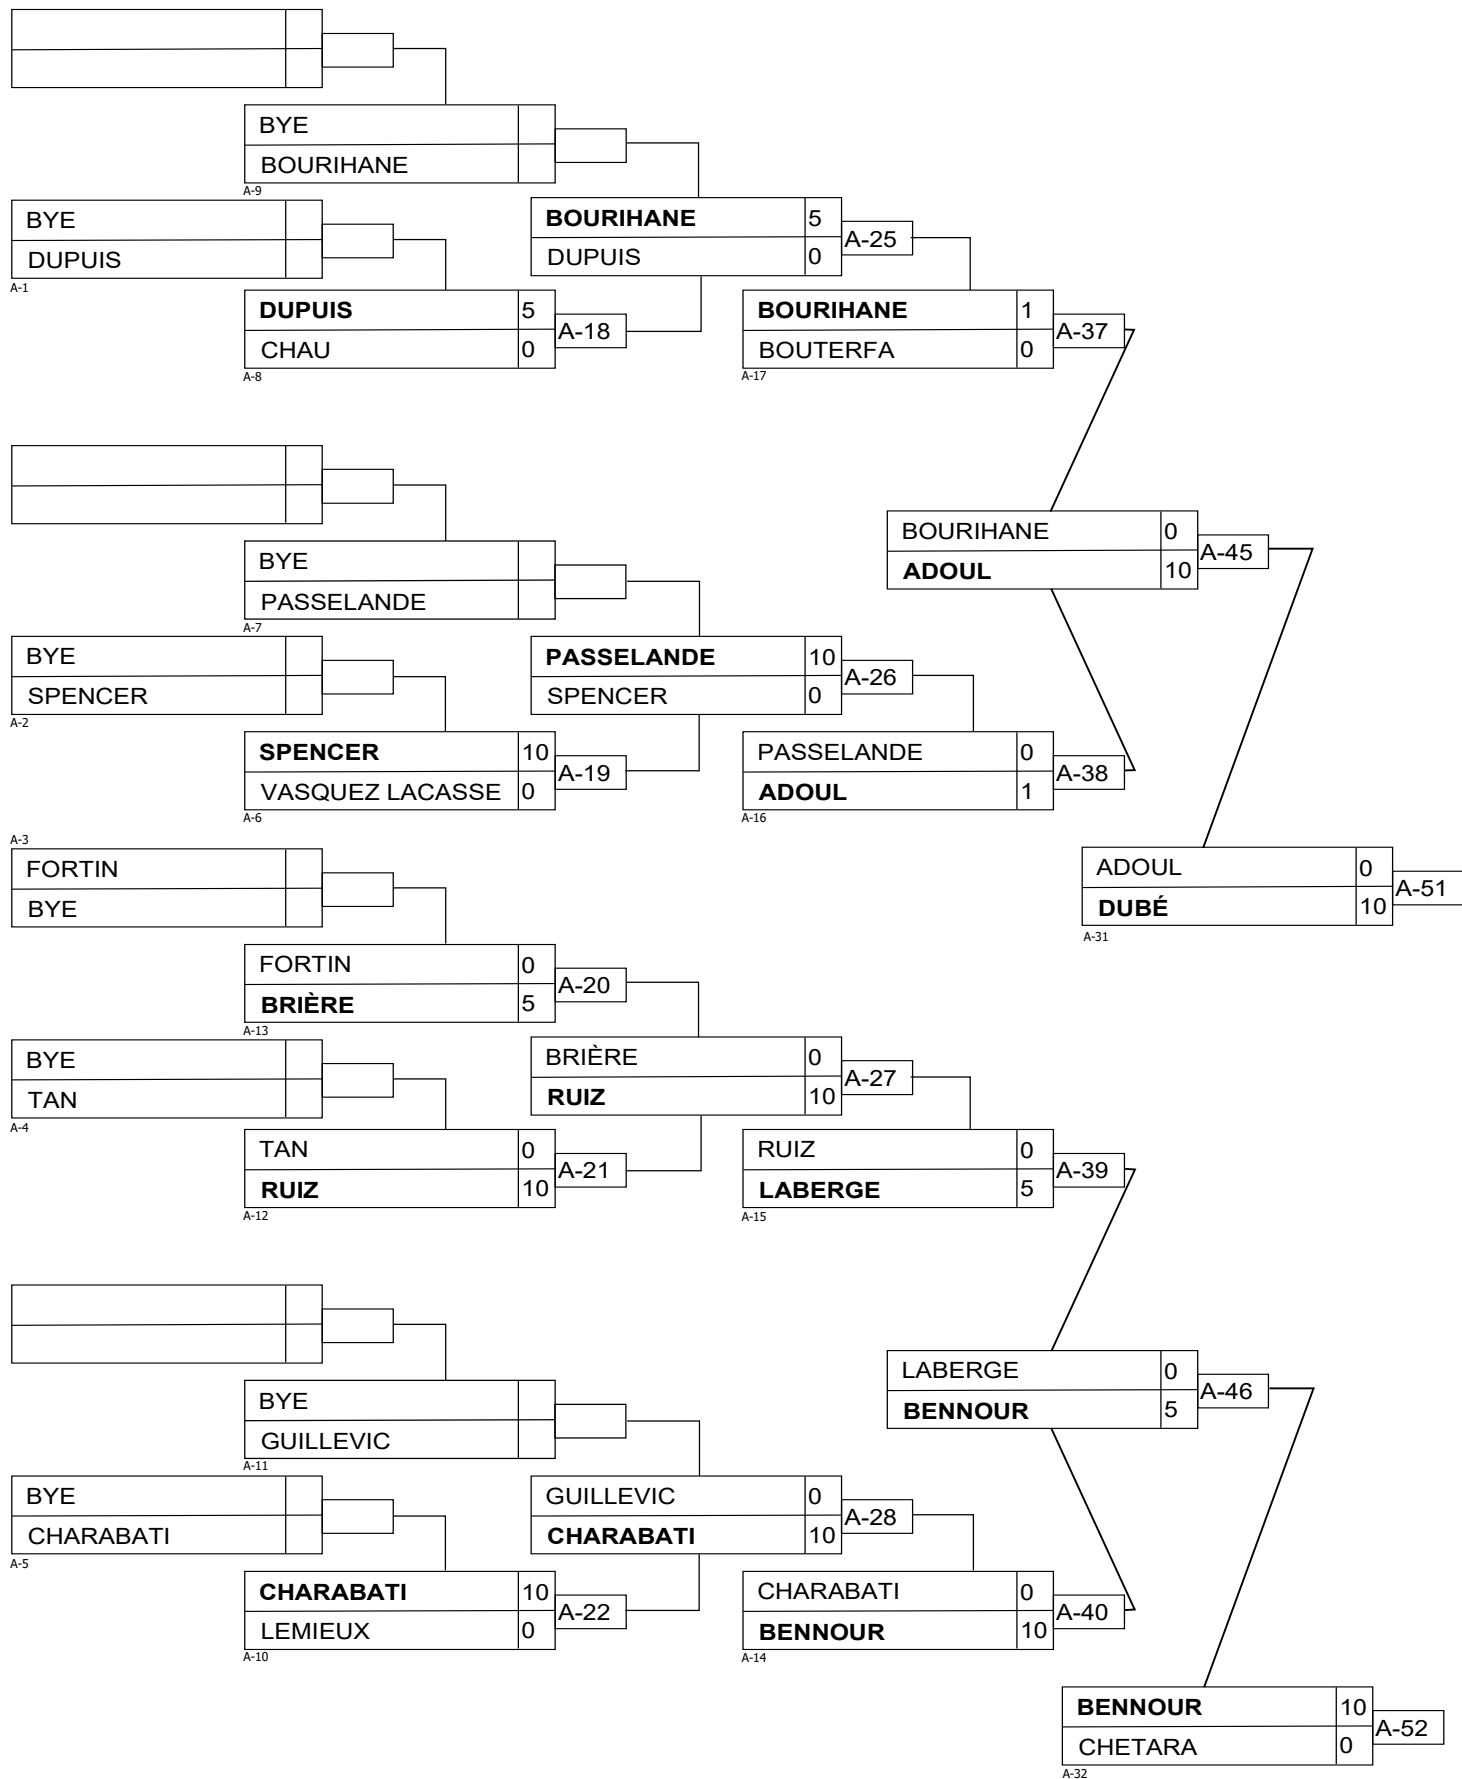

U12M -30

U12M -33

U12M -33

U12M -36

Results

Pos	Name
1	Elisey SOKOLOV, Taifu Judo Club (4k+)
2	Yanis BELAL, Judo olympique (3k)
3	Damien SOROKIN, TAIFU Judo Club (4k)
3	Nickita TRETIACOV, Taifu Judo (4k+)

U12M -39