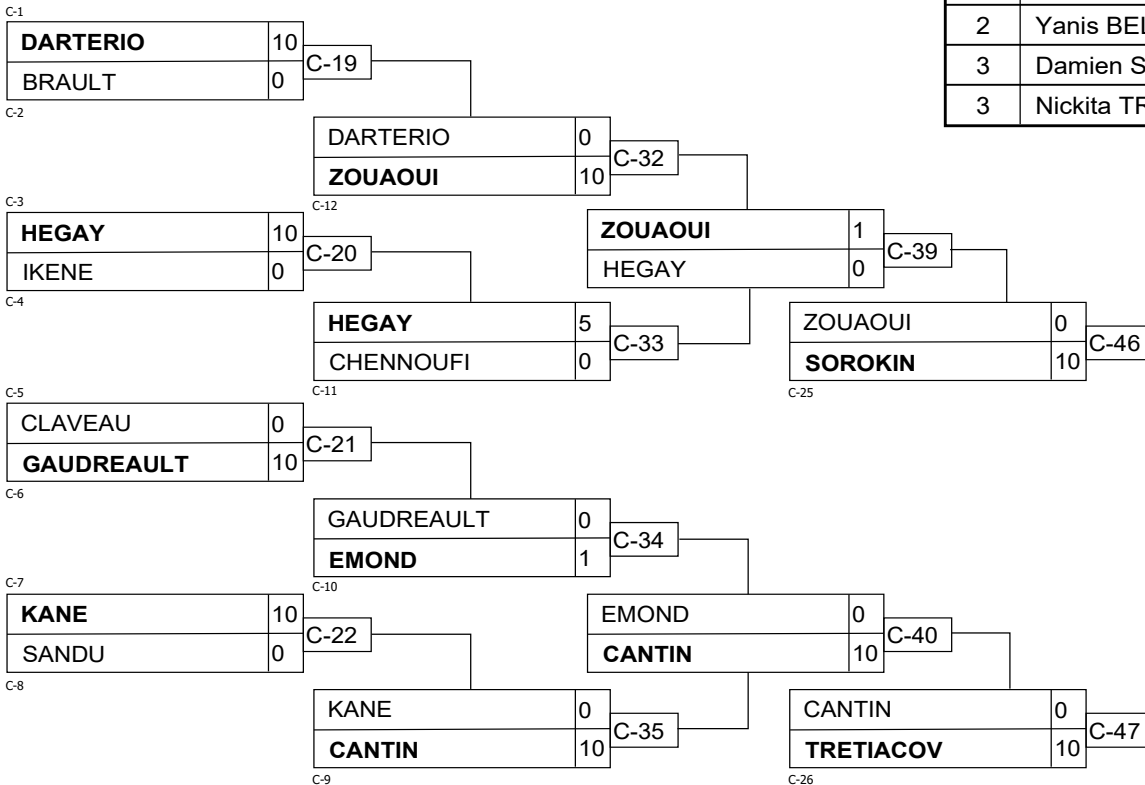

U12M -30

U12M -33

U12M -33

U12M -36

Results

Pos	Name
1	Elisey SOKOLOV, Taifu Judo Club (4k+)
2	Yanis BELAL, Judo olympique (3k)
3	Damien SOROKIN, TAIFU Judo Club (4k)
3	Nickita TRETIACOV, Taifu Judo (4k+)

U12M -39