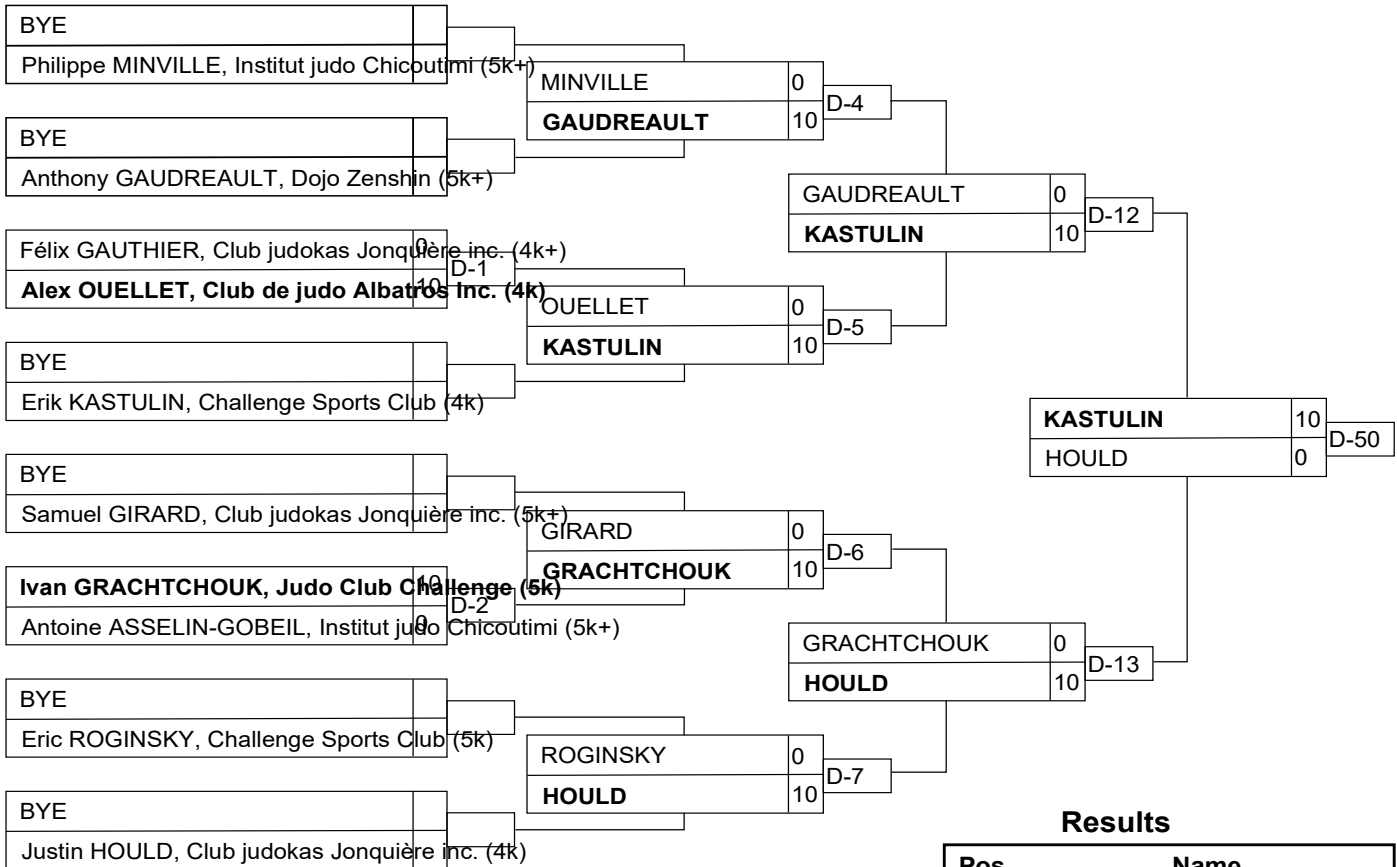

U12M -27

Results

Pos	Name
1	Erik KASTULIN, Challenge Sports Club (4k)
2	Justin HOULD, Club judokas Jonquière inc.
3	Samuel GIRARD, Club judokas Jonquière inc.
3	Ivan GRACHTCHOUK, Judo Club Challenge