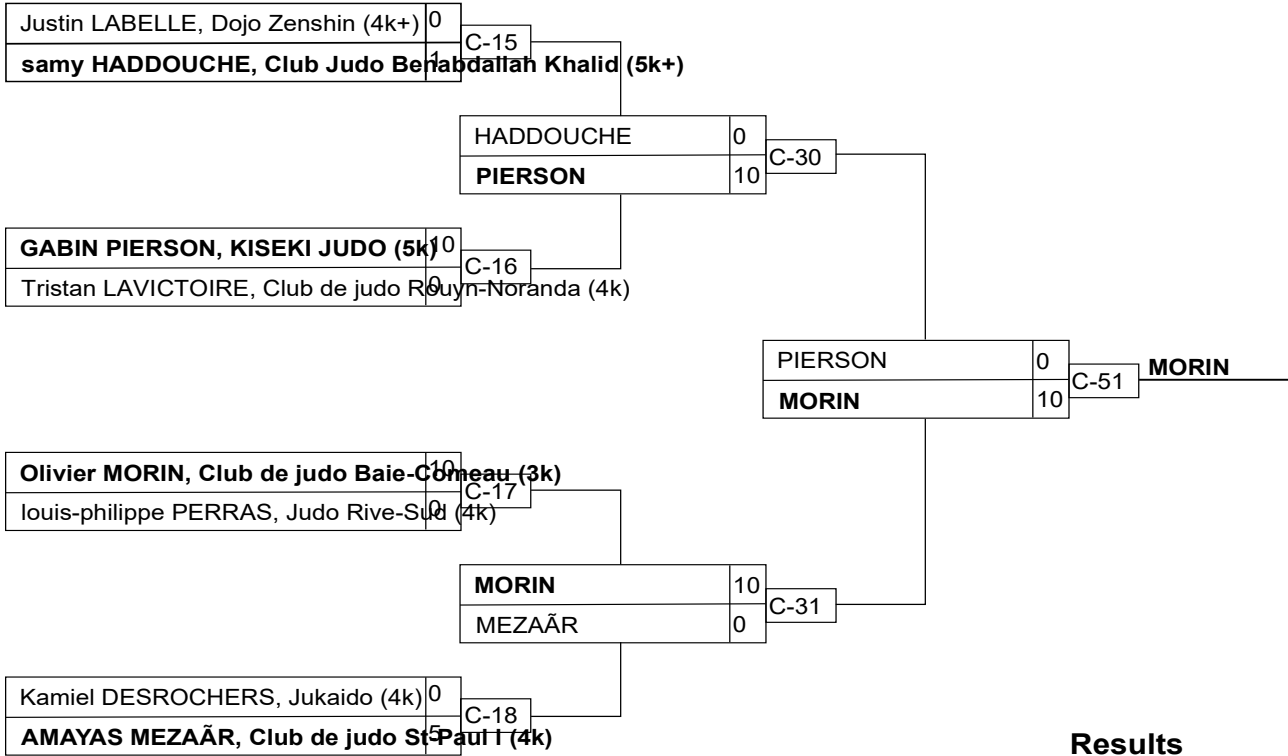

U12M -42

Results

Pos	Name
1	Olivier MORIN, Club de judo Baie-Comeau (3k)
2	GABIN PIERSON, KISEKI JUDO (5k)
3	samy HADDOUCHE, Club Judo Benabdallah Khalid (5k+)
3	Justin LABELLE, Dojo Zenshin (4k+)