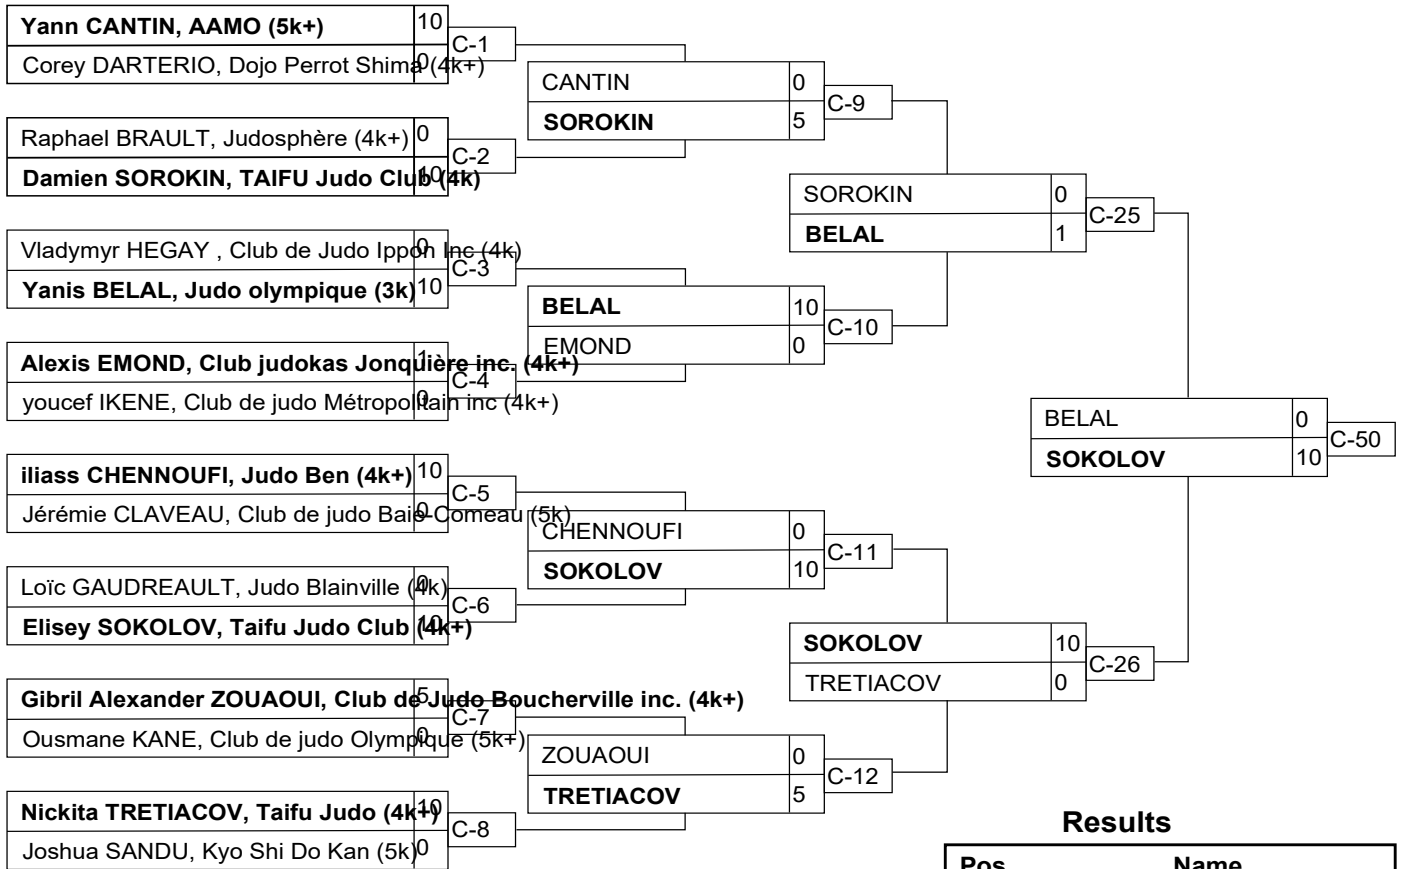

U12M -30

U12M -33

U12M -33

U12M -36

Results

Pos	Name
1	Elisey SOKOLOV, Taifu Judo Club (4k+)
2	Yanis BELAL, Judo olympique (3k)
3	Damien SOROKIN, TAIFU Judo Club (4k)
3	Nickita TRETIACOV, Taifu Judo (4k+)

U12M -39