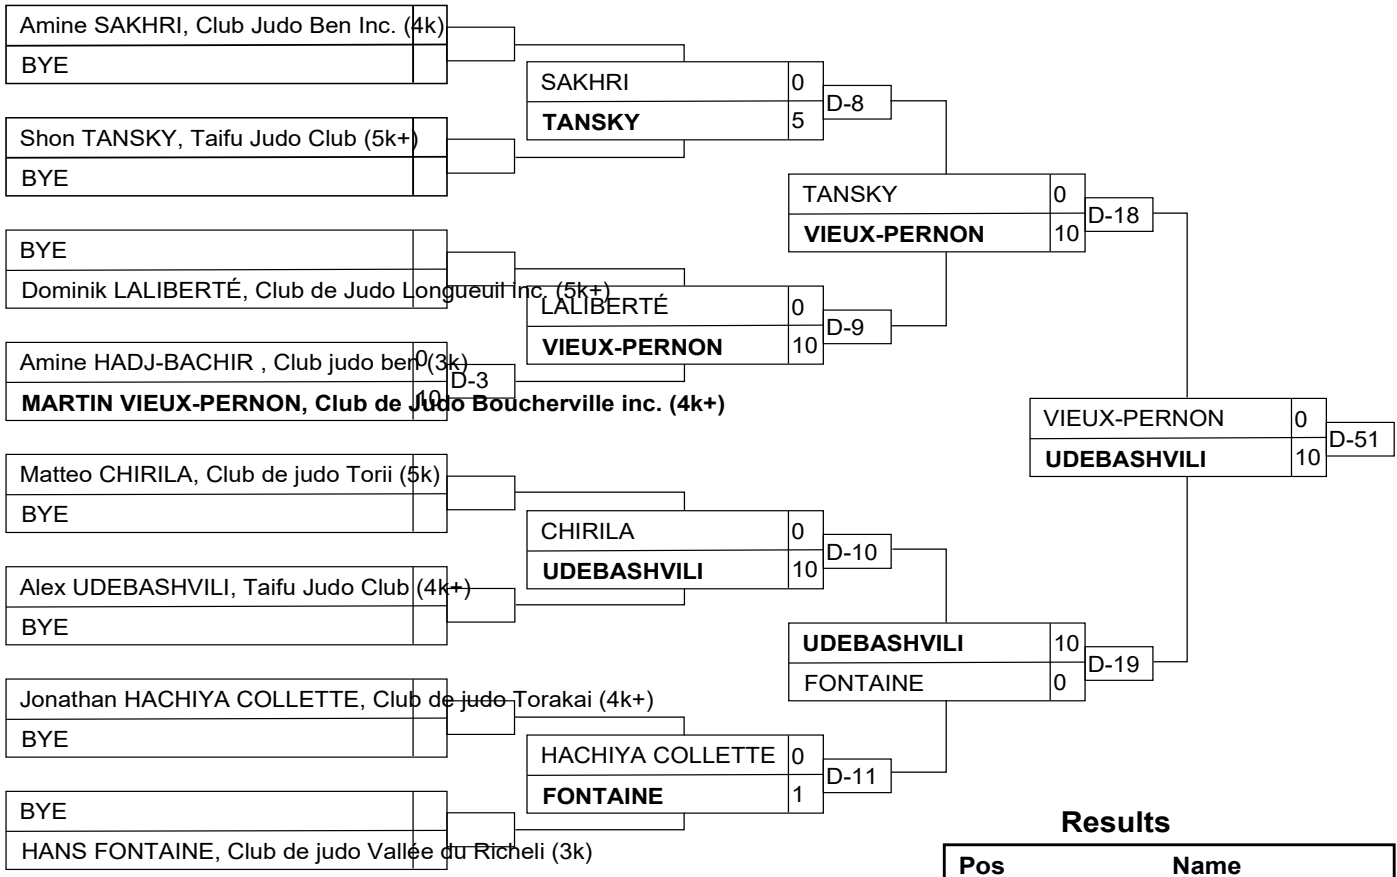

U12M -30

U12M -33

U12M -33

U12M -36

Results

Pos	Name
1	Elisey SOKOLOV, Taifu Judo Club (4k+)
2	Yanis BELAL, Judo olympique (3k)
3	Damien SOROKIN, TAIFU Judo Club (4k)
3	Nickita TRETIACOV, Taifu Judo (4k+)

U12M -39