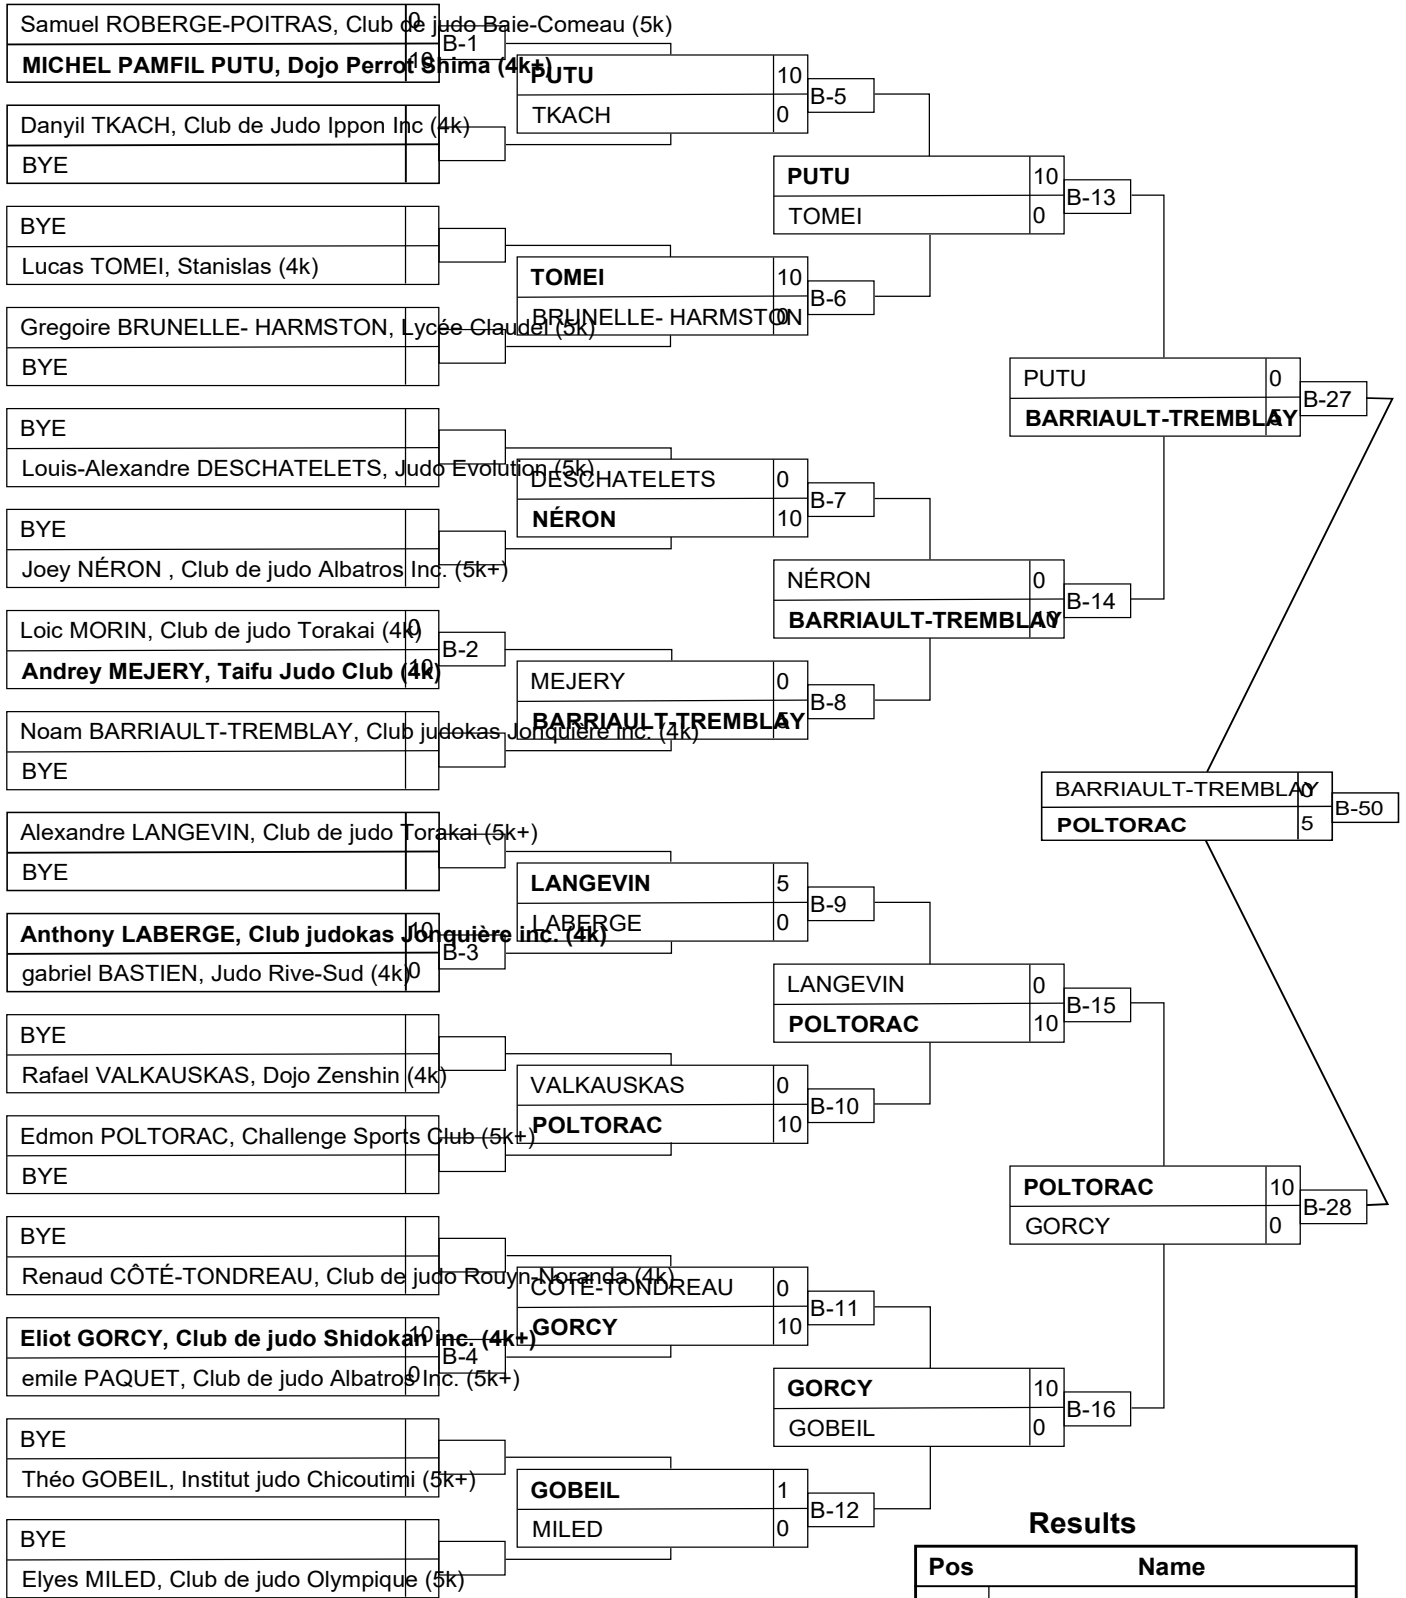

U12M -30

Results

Pos	Name
1	Edmon POLTORAC, Challenge Sports Club (5k)
2	Noam BARRIAULT-TREMBLAY, Club judokas Jonquière Inc. (7k)
3	Andrey MEJERY, Taifu Judo Club (4k)
3	Anthony LABERGE, Club judokas Jonquière inc. (4k)