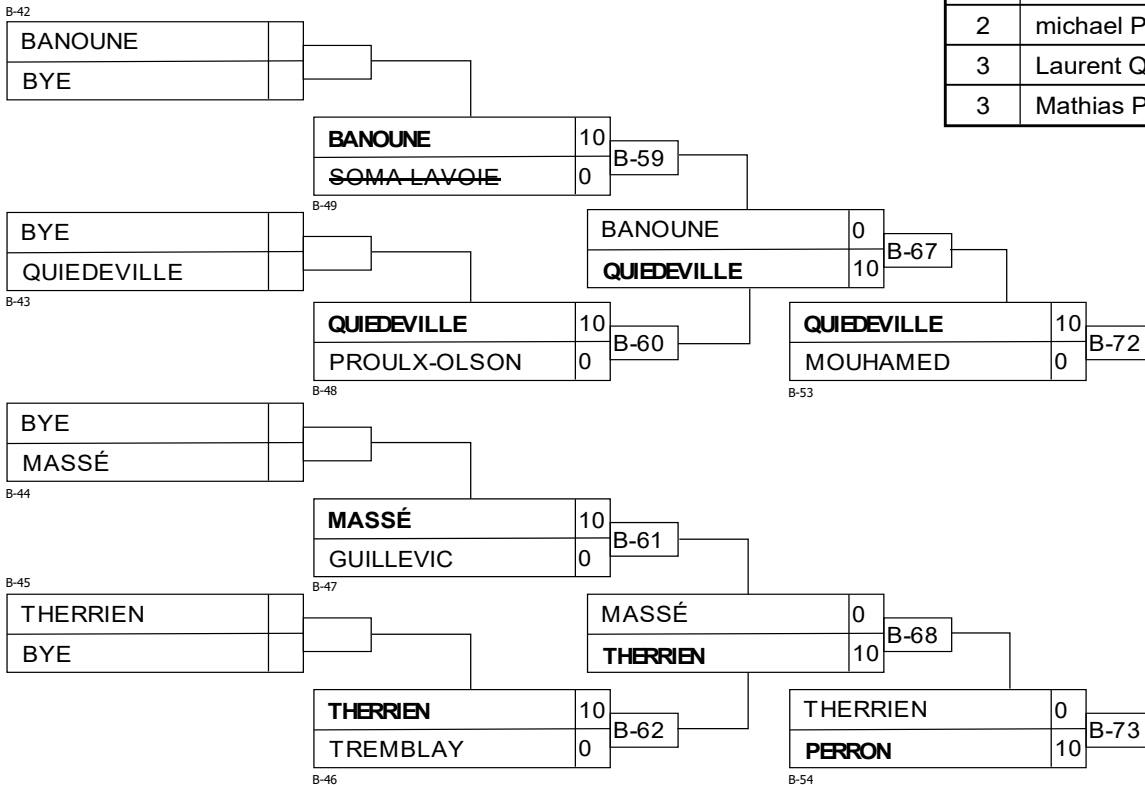

Results

Pos	Name
1	David MELKONIAN, Taifu Judo Club (3k+)
2	michael PHANEUF, Club de judo To Haku
3	Laurent QUIEDEVILLE, C.de J. de la Vieille
3	Mathias PERRON, Zenshin (3k)