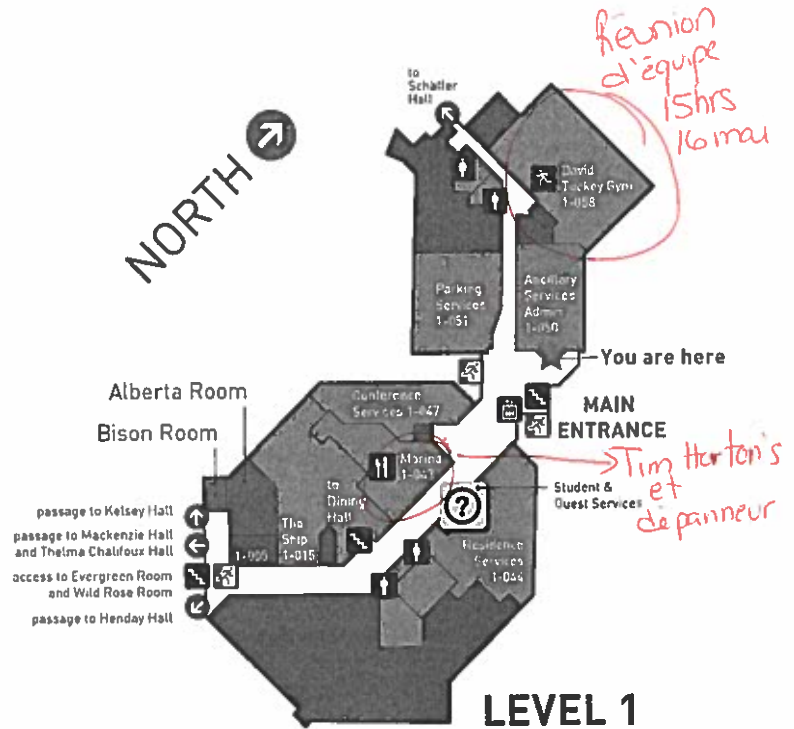

Welcome to Lister Centre Site Map

University of Alberta Conference Centre (Lister Centre)

University of Alberta Conference Centre
 Lister Centre, 11613 87 Avenue, Edmonton, Alberta
 (West of the Jubilee Auditorium)
 Enter off 87 Avenue or 117 Street

Pay parking is available next to Lister Centre in Lot M.
 Parking ticket dispenser located inside Lister Centre.

Additional parking is available in the Jubilee West Lot
 (enter off 87 Avenue) or Varsity Lot (enter off 116 Street).
 Purchase tickets from the dispensers located in the lots.