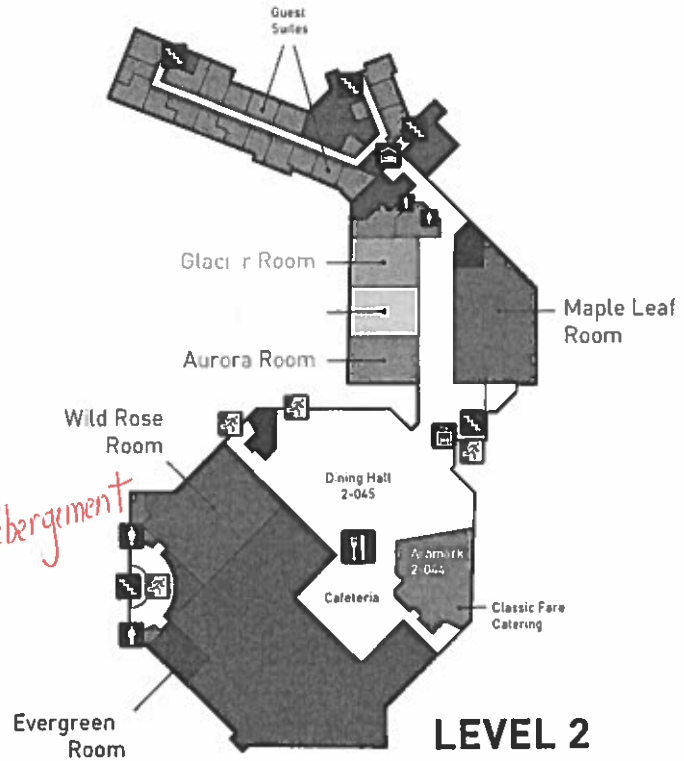

Welcome to Lister Centre Site Map

University of Alberta Conference Centre (Lister Centre)

University of Alberta Conference Centre
 Lister Centre, 11613 87 Avenue, Edmonton, Alberta
 (West of the Jubilee Auditorium)
 Enter off 87 Avenue or 117 Street

Pay parking is available next to Lister Centre in Lot M.
 Parking ticket dispenser located inside Lister Centre.

Additional parking is available in the Jubilee West Lot
 (enter off 87 Avenue) or Varsity Lot (enter off 116 Street).
 Purchase tickets from the dispensers located in the lots.