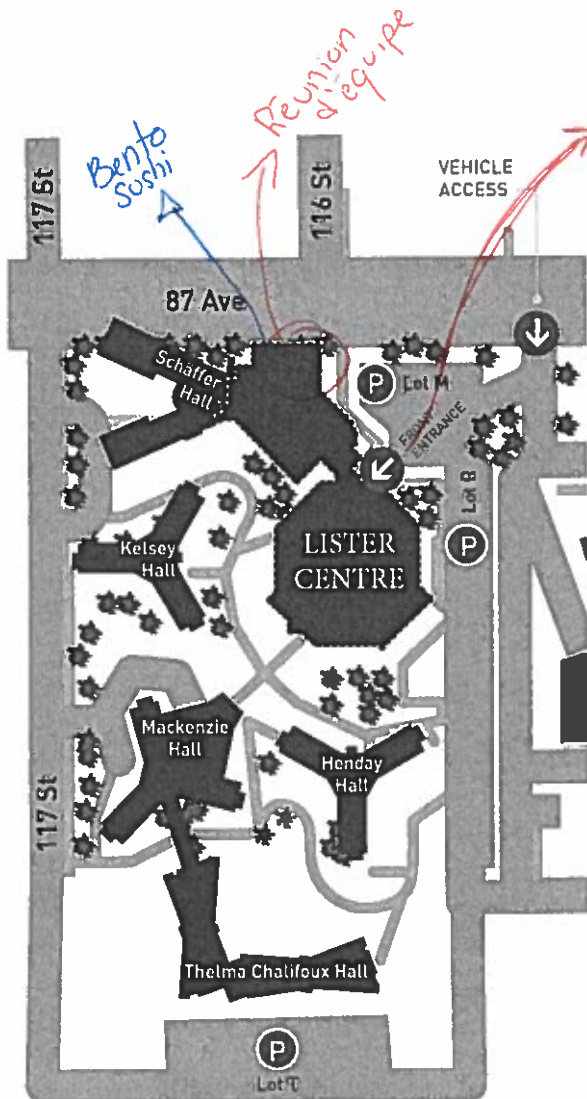

Welcome to Lister Centre Site Map

University of Alberta Conference Centre (Lister Centre)

University of Alberta Conference Centre
 Lister Centre, 11613 87 Avenue, Edmonton, Alberta
 (West of the Jubilee Auditorium)
 Enter off 87 Avenue or 117 Street

Pay parking is available next to Lister Centre in Lot M.
 Parking ticket dispenser located inside Lister Centre.

Additional parking is available in the Jubilee West Lot
 (enter off 87 Avenue) or Varsity Lot (enter off 116 Street).
 Purchase tickets from the dispensers located in the lots.