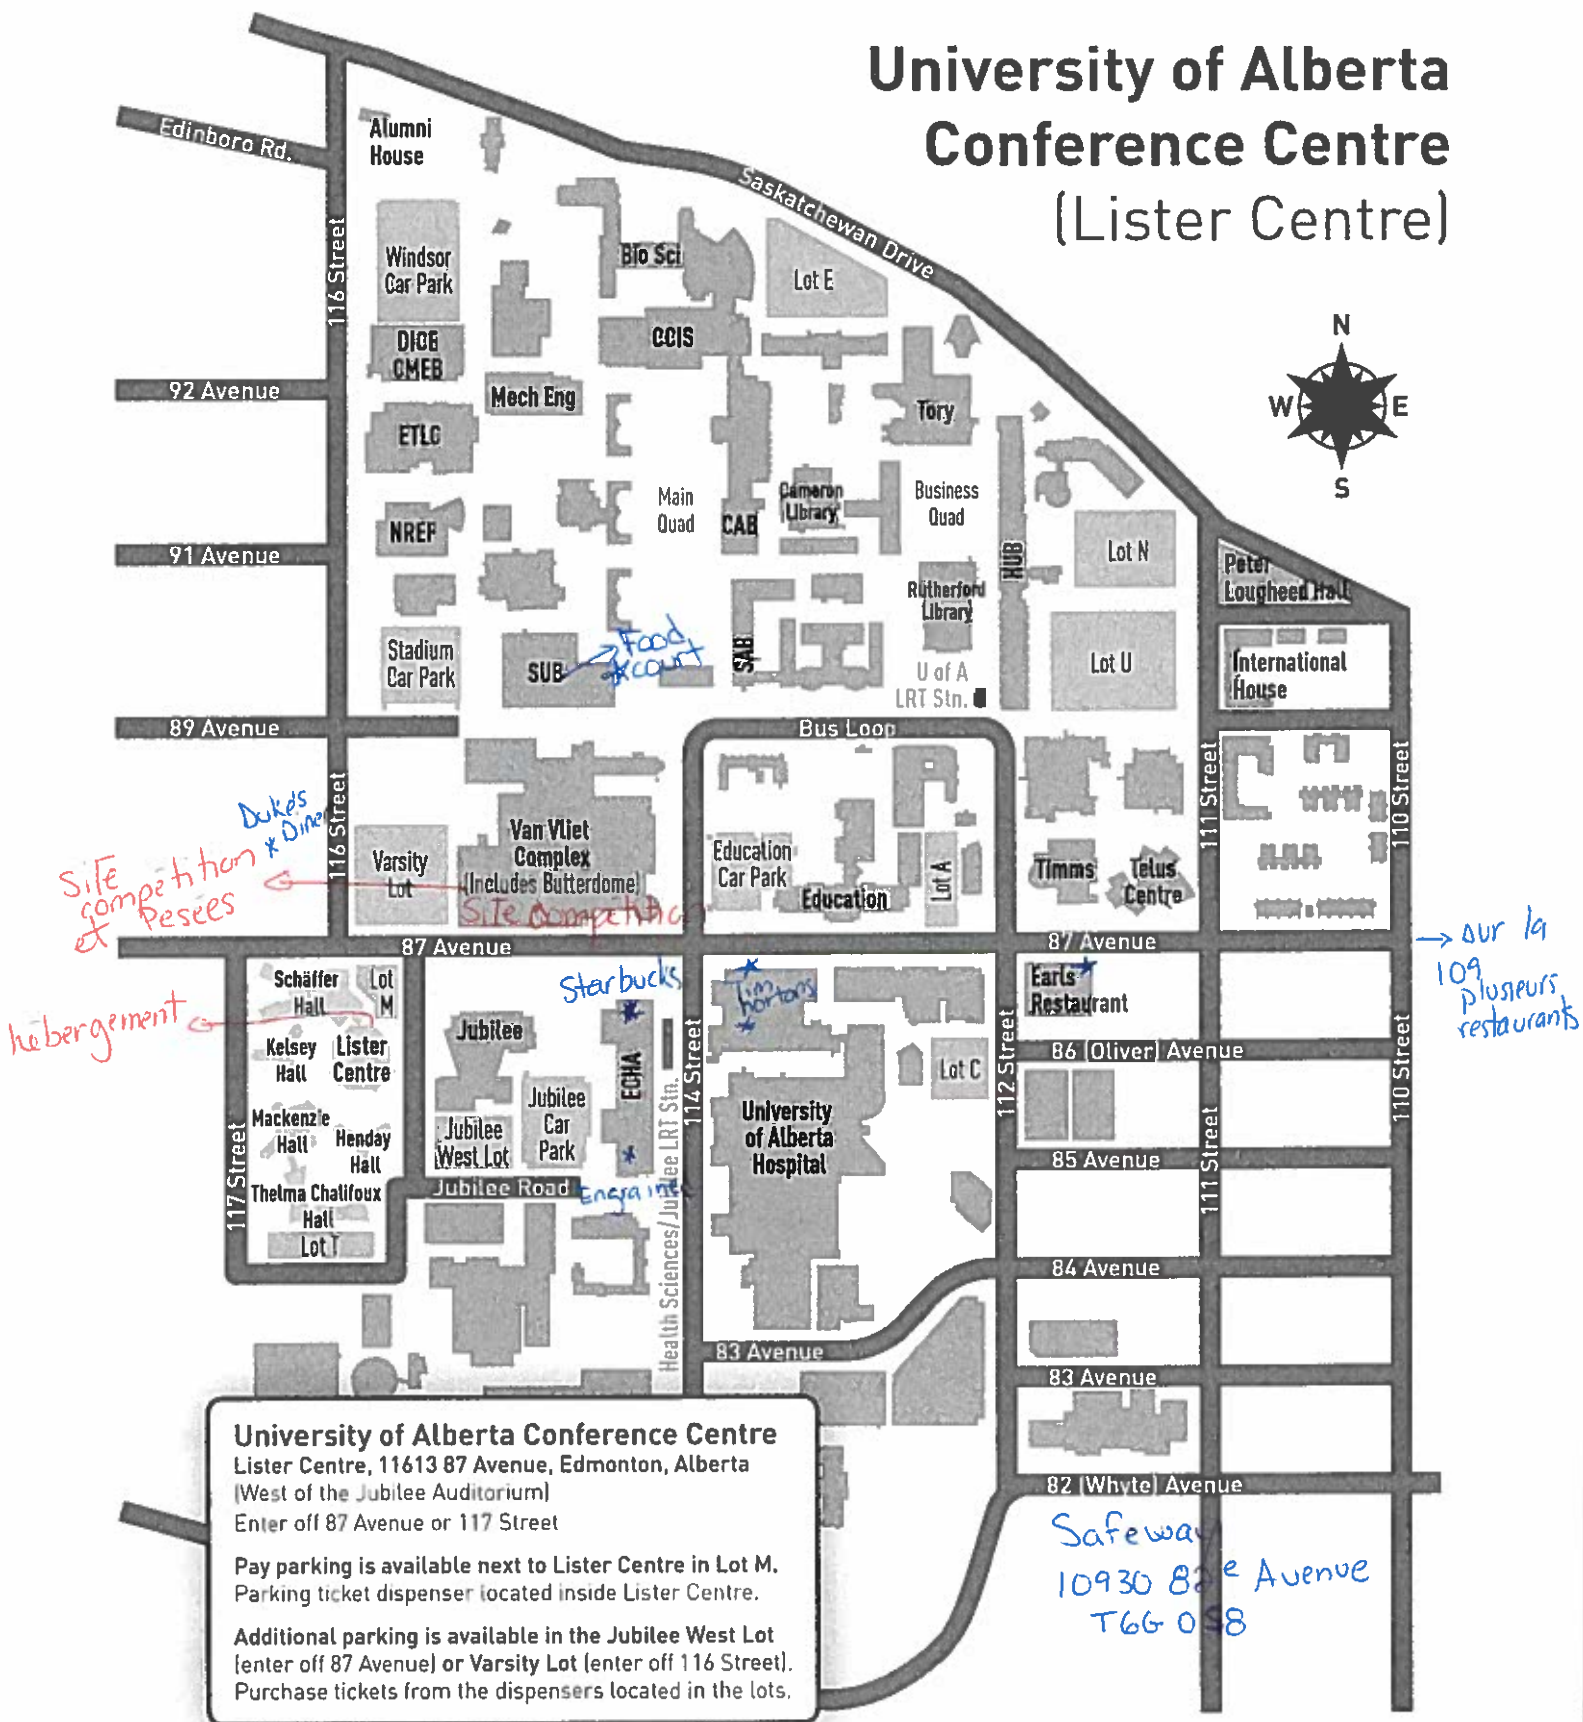

Welcome to Lister Centre Site Map

University of Alberta Conference Centre (Lister Centre)

University of Alberta Conference Centre
 Lister Centre, 11613 87 Avenue, Edmonton, Alberta
 (West of the Jubilee Auditorium)
 Enter off 87 Avenue or 117 Street

Pay parking is available next to Lister Centre in Lot M.
 Parking ticket dispenser located inside Lister Centre.

Additional parking is available in the Jubilee West Lot
 (enter off 87 Avenue) or Varsity Lot (enter off 116 Street).
 Purchase tickets from the dispensers located in the lots.