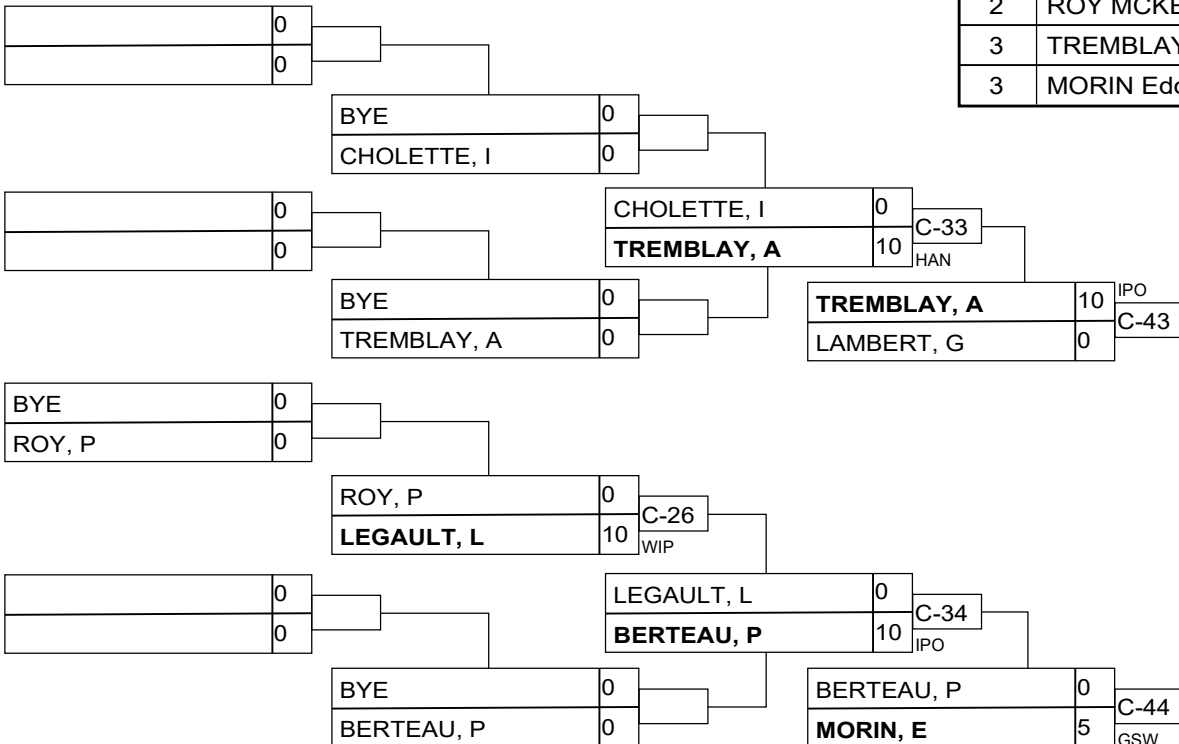

U18M -55kg 3k+

Résultats/Results

Pos	Nom/Name
1	BROUILLETTE Xavier, QC/S
2	SEMYROZUM Roman, QC/Ippo
3	GAUDREULT Malick, QC/Ze
3	SALAZAR Matheo, QC/Judo

U18M -60kg 3k+

Résultats/Results

Pos	Nom/Name
1	BARCELOS ARAUJO Carlos E
2	ROY MCKEOWN Landenn-Chad
3	TREMBLAY Alexandre, QC/J
3	MORIN Edouard, QC/Seiko