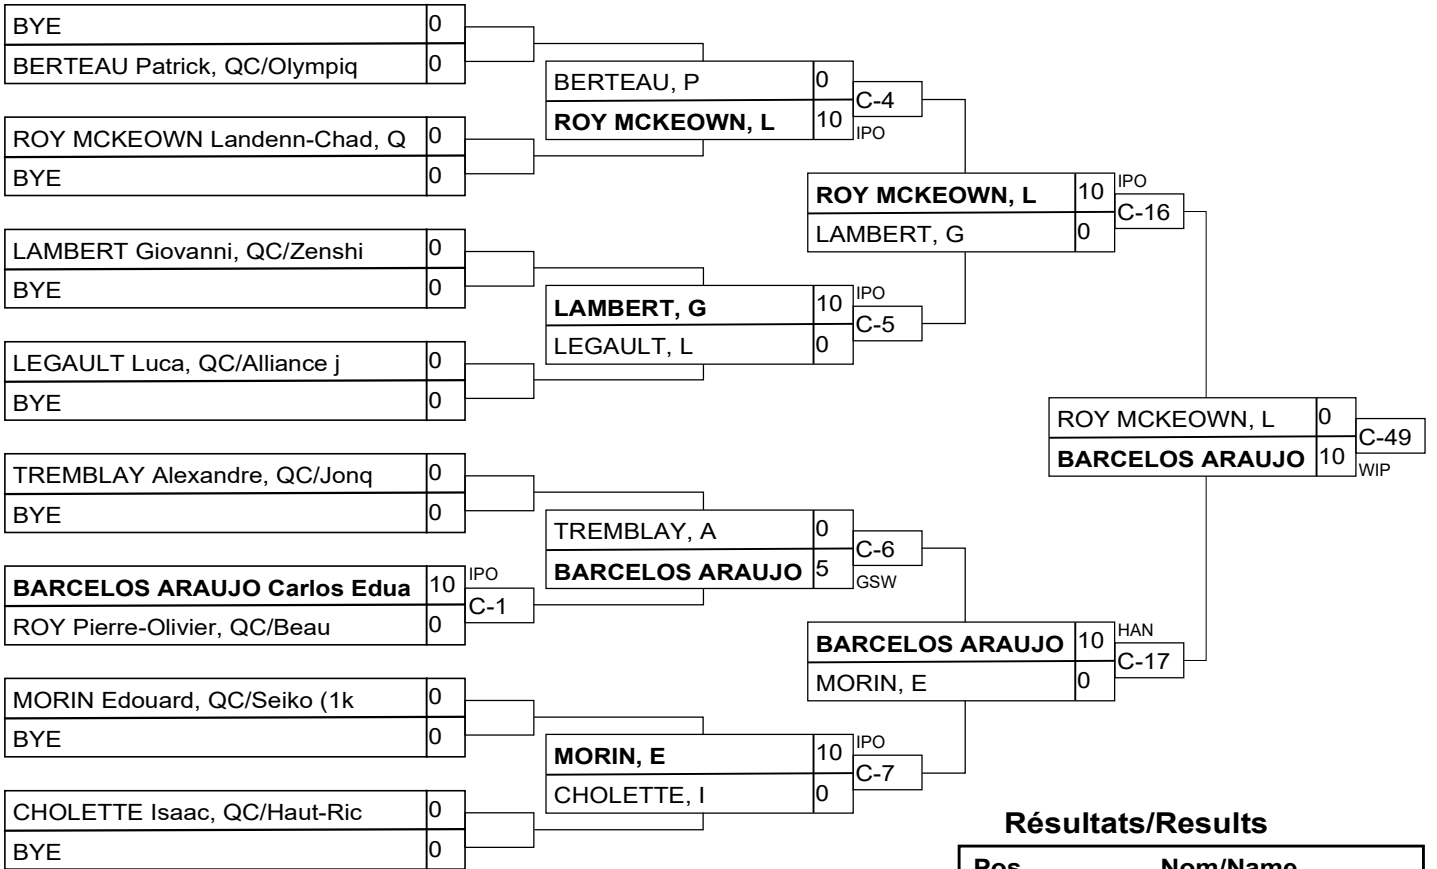

U18M -55kg 3k+

Résultats/Results

Pos	Nom/Name
1	BROUILLETTE Xavier, QC/S
2	SEMYROZUM Roman, QC/Ippo
3	GAUDREULT Malick, QC/Ze
3	SALAZAR Matheo, QC/Judo

U18M -60kg 3k+

Résultats/Results

Pos	Nom/Name
1	BARCELOS ARAUJO Carlos E
2	ROY MCKEOWN Landenn-Chad
3	TREMBLAY Alexandre, QC/J
3	MORIN Edouard, QC/Seiko