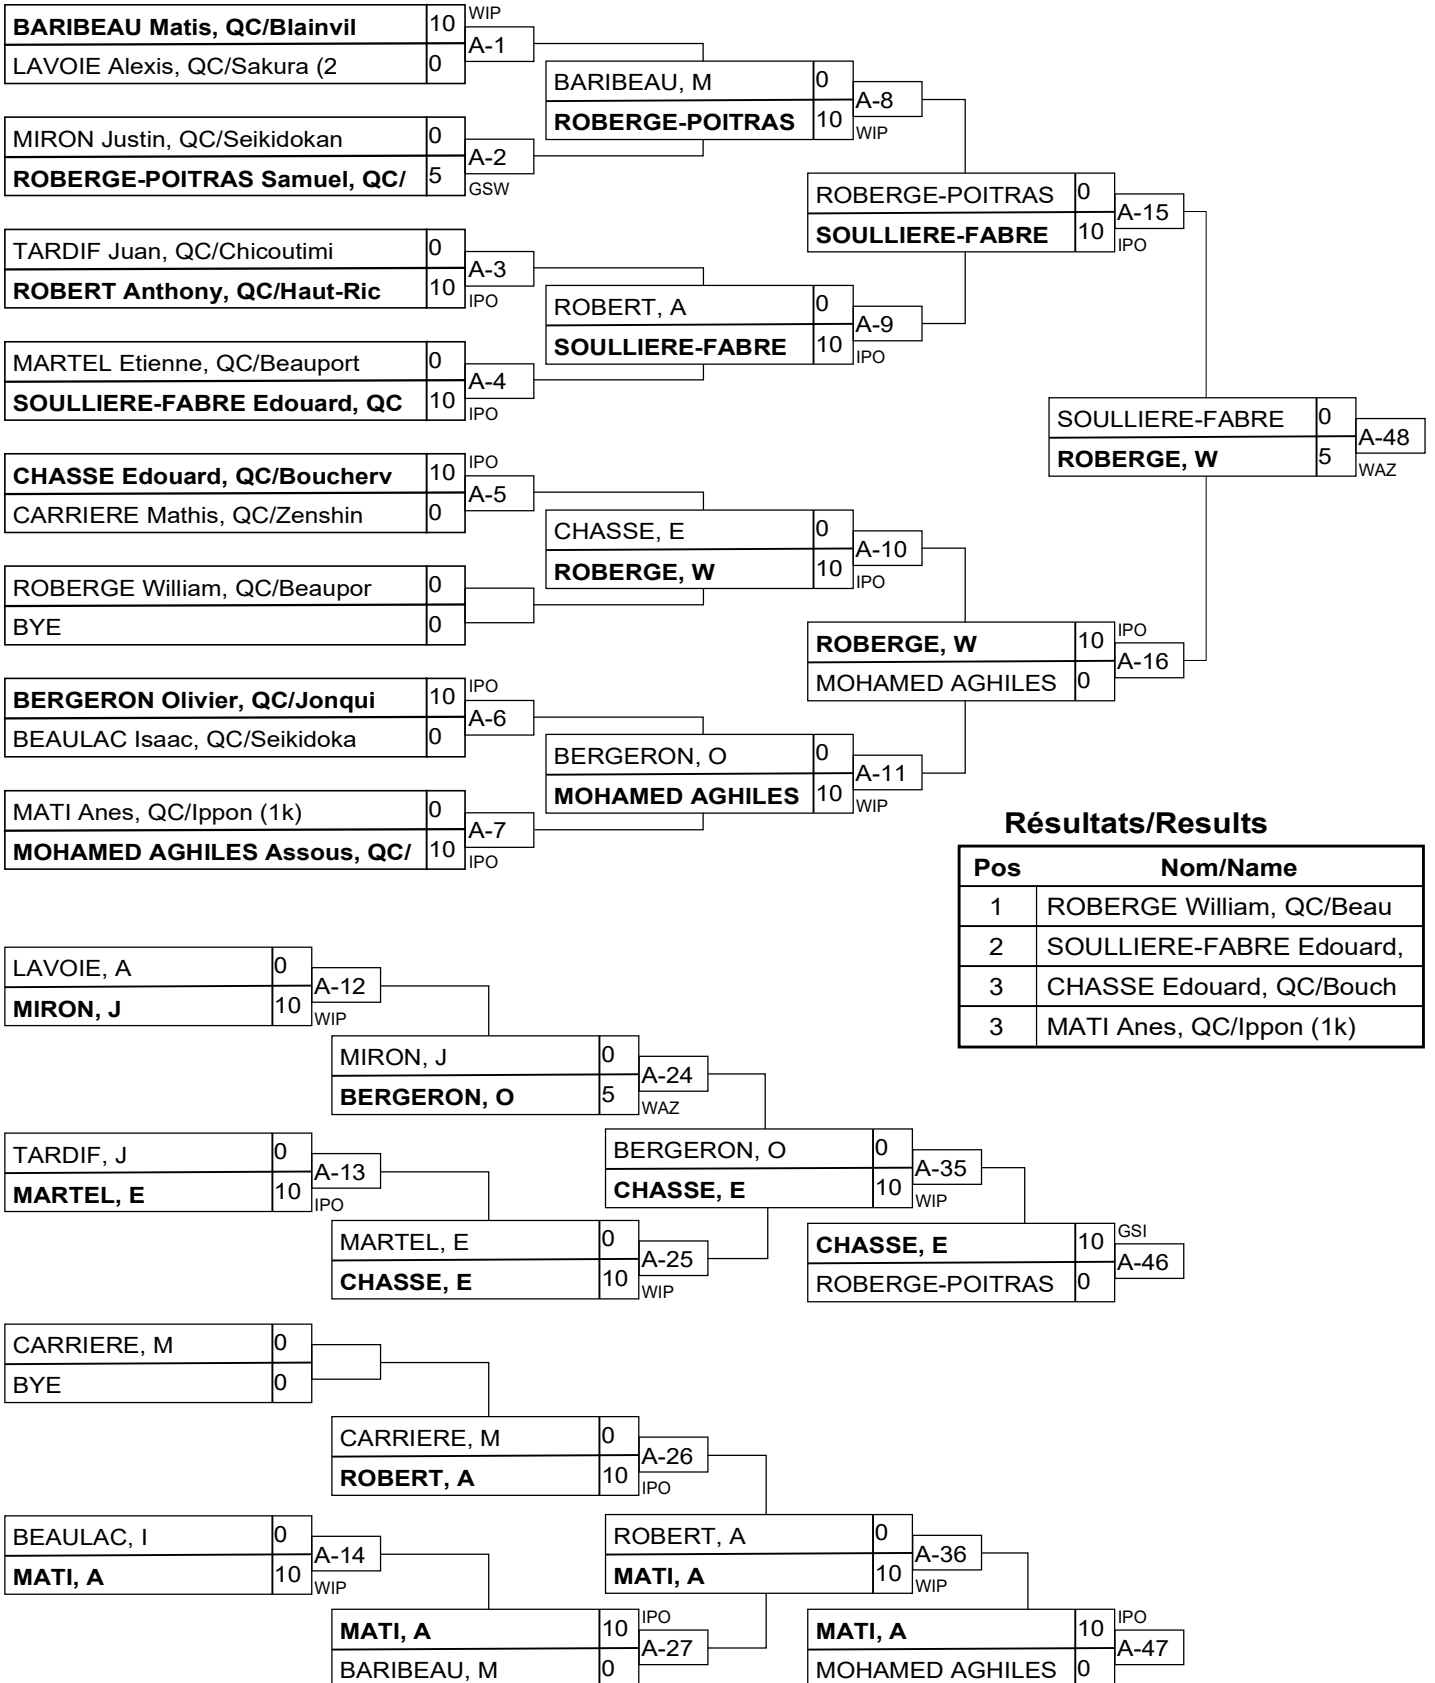

U18M -66kg 3k+

Résultats/Results

Pos	Nom/Name
1	ROBERGE William, QC/Beau
2	SOULLIERE-FABRE Edouard,
3	CHASSE Edouard, QC/Bouch
3	MATI Anes, QC/Ippon (1k)