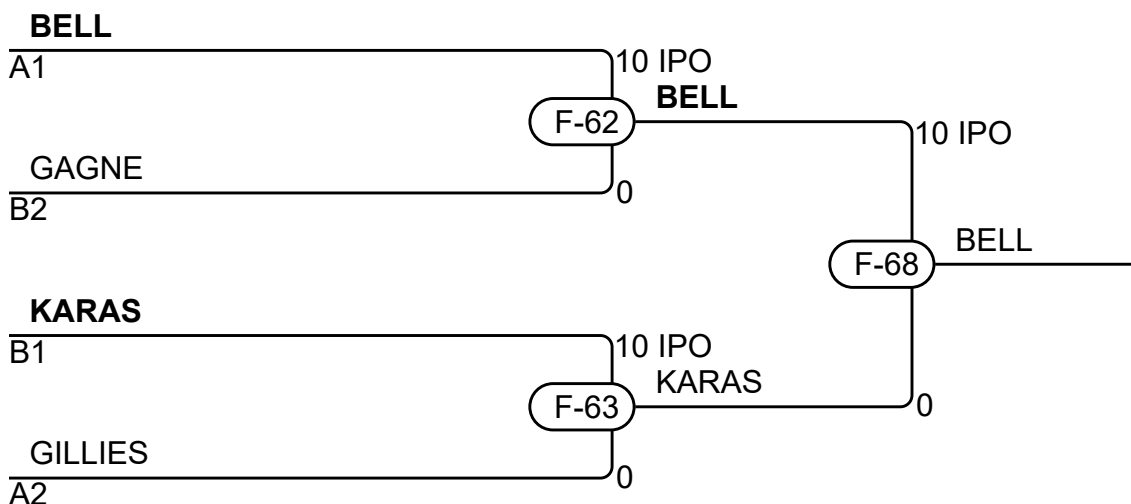

U18F -48kg 3k+

Competitors/Compétiteurs A

#	Name/Nom	Grade	Club	1	2	3	4	W/G	Pts	Pos
1	ELEMENT Zoe	1k	NB/Judo Otoshi	XX		10	5	2	15	3
2	GILLIES Lily	1k	ON/Mountainside	10	XX	10		2	20	2
3	STUBER Chloe	1k	AB/Medicine Hat			XX		0	0	4
4	BELL Amaris	1k	USA/Ki itsu sai		10	10	XX	2	20	1

Pool A

Match	White/Blanc	Blue/Bleu	Res/Rés	Tim/Tmp	Code
F-31	ELEMENT Zoe 1 2	GILLIES Lily	0 - 10	2:29	HAN
F-32	STUBER Chloe 3 4	BELL Amaris	0 - 10	1:54	IPO
F-42	ELEMENT Zoe 1 3	STUBER Chloe	10 - 0	1:23	WIP
F-43	GILLIES Lily 2 4	BELL Amaris	0 - 10	4:00	WIP
F-53	ELEMENT Zoe 1 4	BELL Amaris	5 - 0	7:12	GSW
F-54	GILLIES Lily 2 3	STUBER Chloe	10 - 0	1:33	IPO

Competitors/Compétiteurs B

#	Name/Nom	Grade	Club	5	6	7	W/G	Pts	Pos
5	KARAS Christina	1k	AB/Kodokwai	XX	10	10	2	20	1
6	GAGNE Emilie	2k+	QC/Albatros		XX	10	1	10	2
7	CAVANAGH Claire	1k	NB/Tani Koi Judo Club			XX	0	0	3

Pool B

Match	White/Blanc	Blue/Bleu	Res/Rés	Tim/Tmp	Code
F-33	KARAS Christina 5 6	GAGNE Emilie	10 - 0	1:19	IPO
F-44	KARAS Christina 5 7	CAVANAGH Claire	10 - 0	4:19	HAN
F-55	GAGNE Emilie 6 7	CAVANAGH Claire	10 - 0	0:17	IPO

Results/Résultats

Pos	Name/Nom
1	BELL Amaris, USA/Ki itsu sai
2	KARAS Christina, AB/Kodokwai
3	GAGNE Emilie, QC/Albatros
3	GILLIES Lily, ON/Mountainside