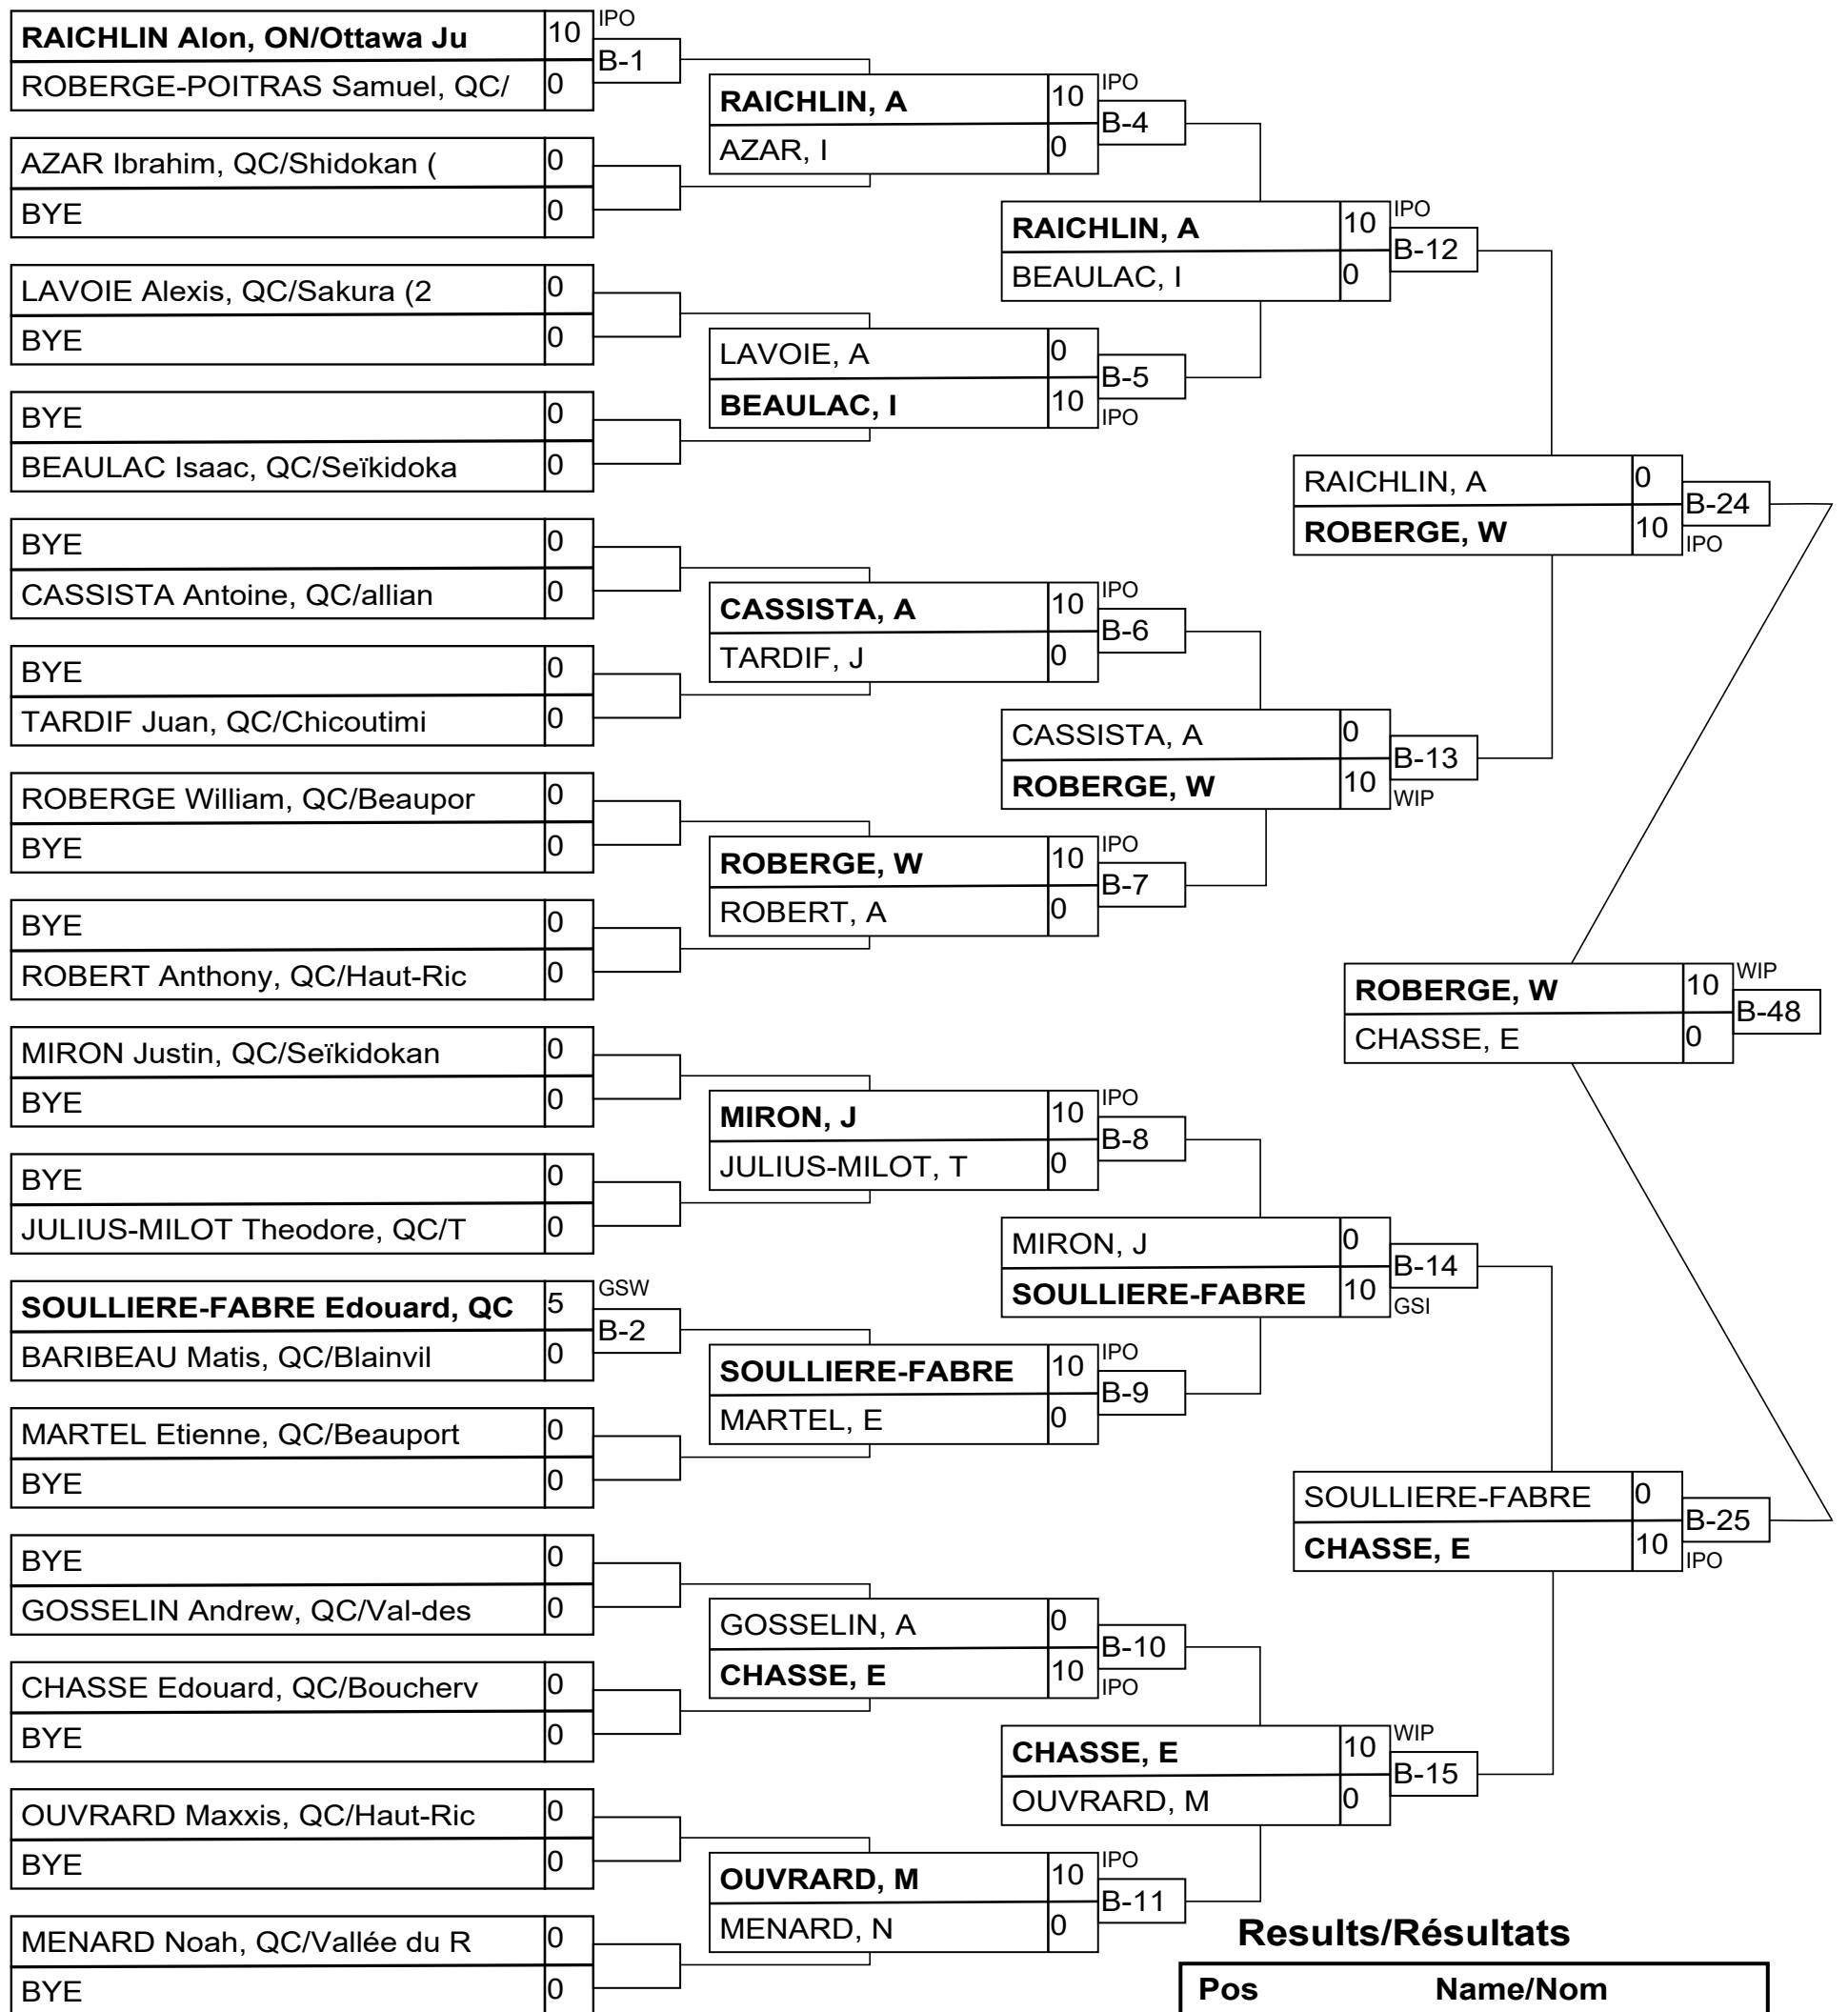

# U18M -66kg 3k+

## Results/Résultats

Pos	Name/Nom
1	ROBERGE William, QC/Beau
2	CHASSE Edouard, QC/Bouch
3	RAICHLIN Alon, ON/Ottawa
3	SOULLIERE-FABRE Edouard,