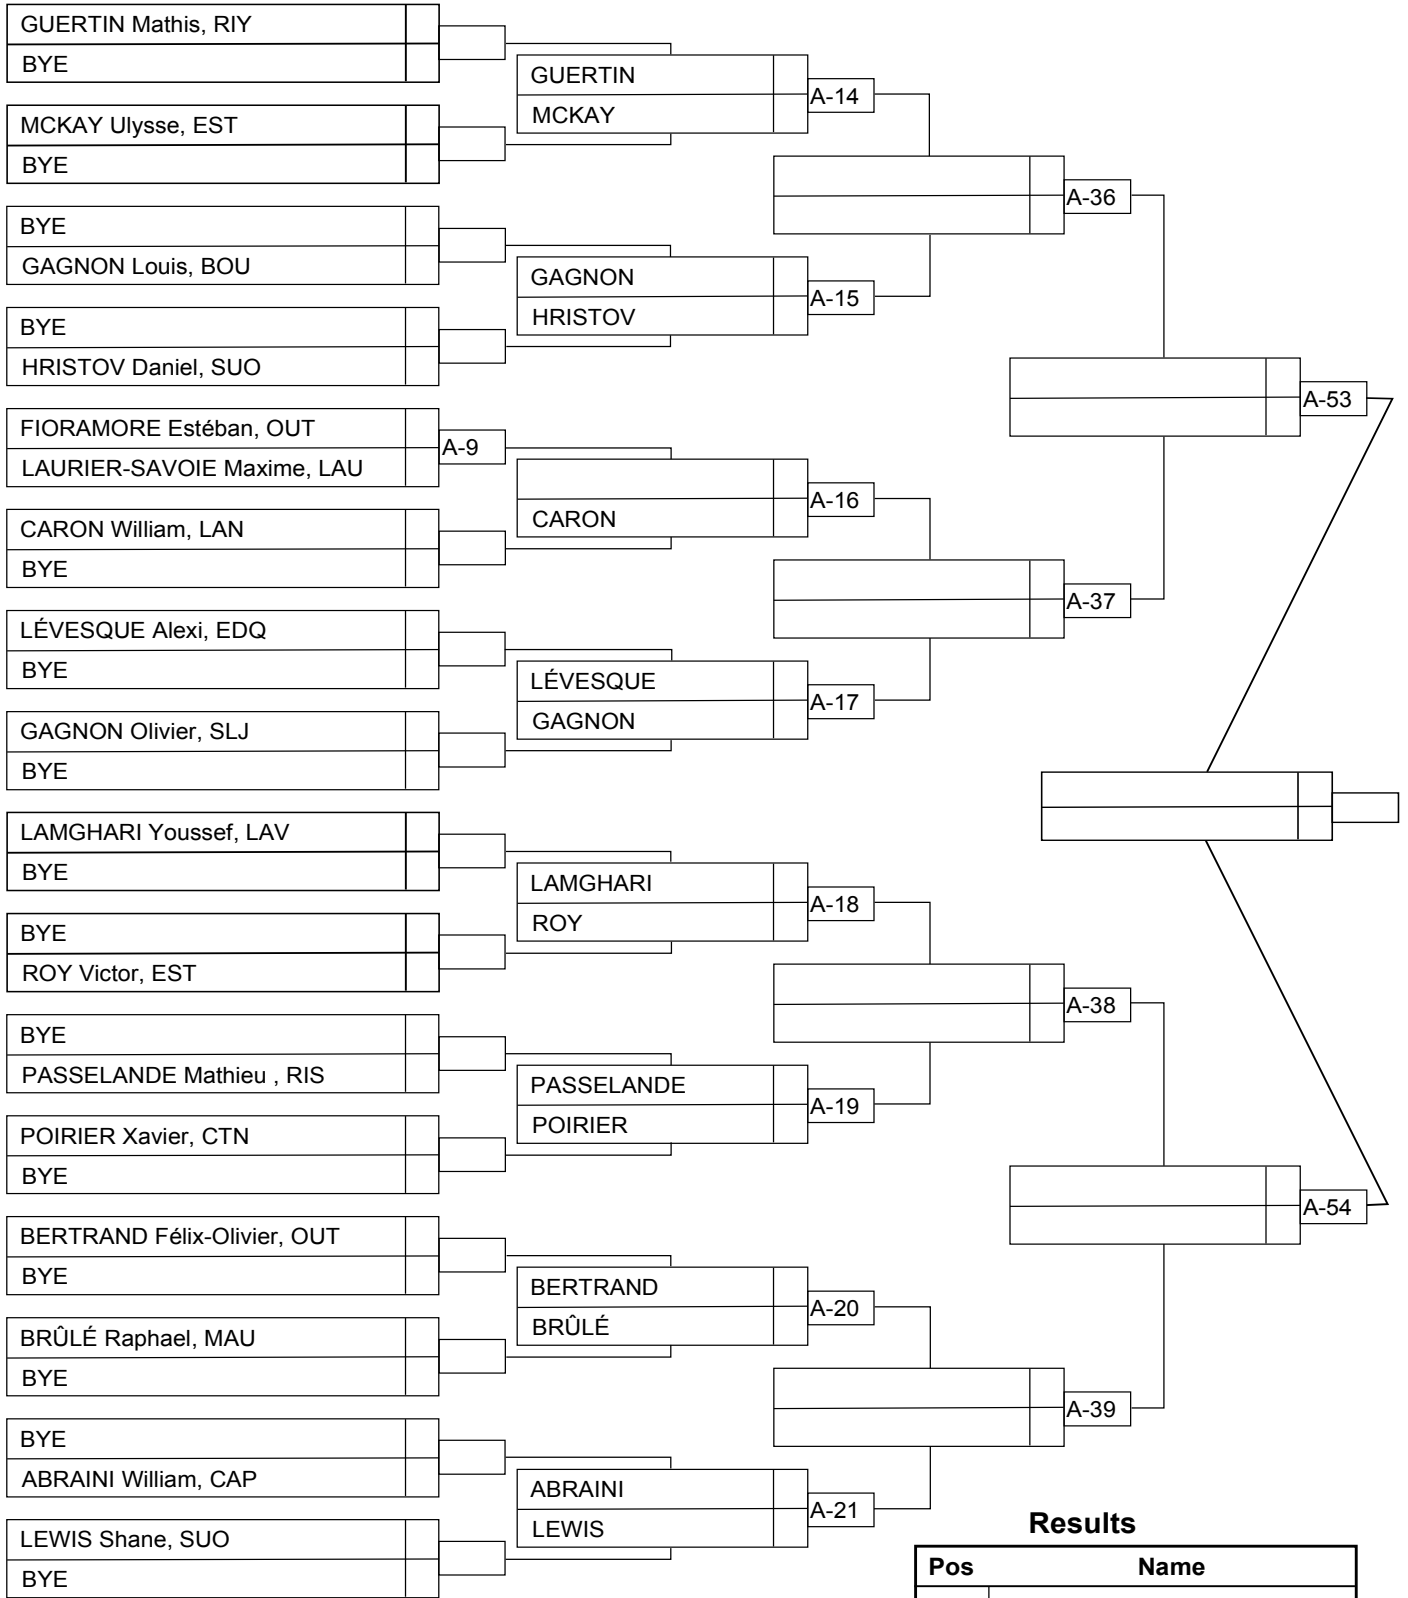

U16F -44 kg

U16M -50 kg

Results

Pos	Name
1	
2	
3	
3	

U16M -46 kg

Results

Pos	Name
1	
2	
3	
3	

U16M -42 kg

Results

Pos	Name
1	
2	
3	
3	

U16M -42 kg

U16F -52 kg

Results

Pos	Name
1	
2	
3	
3	

U16F -48 kg

U16M -55 kg

Results

Pos	Name
1	
2	
3	
3	

U16M -55 kg