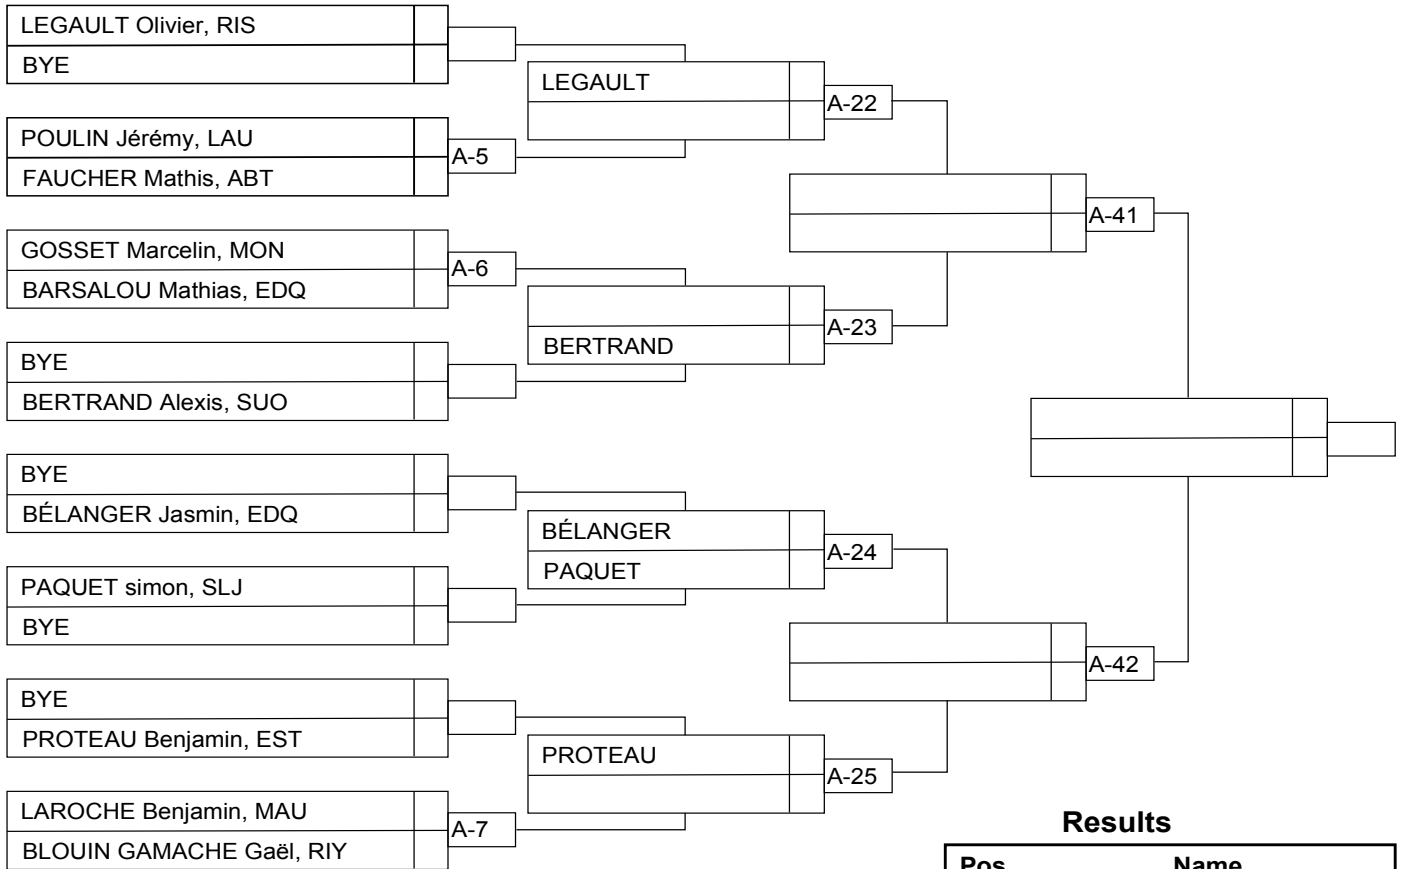

U16F -44 kg

U16M -50 kg

Results

Pos	Name
1	
2	
3	
3	

U16M -46 kg

Results

Pos	Name
1	
2	
3	
3	

U16M -42 kg

Results

Pos	Name
1	
2	
3	
3	

U16M -42 kg

U16F -52 kg

Results

Pos	Name
1	
2	
3	
3	

U16F -48 kg

U16M -55 kg