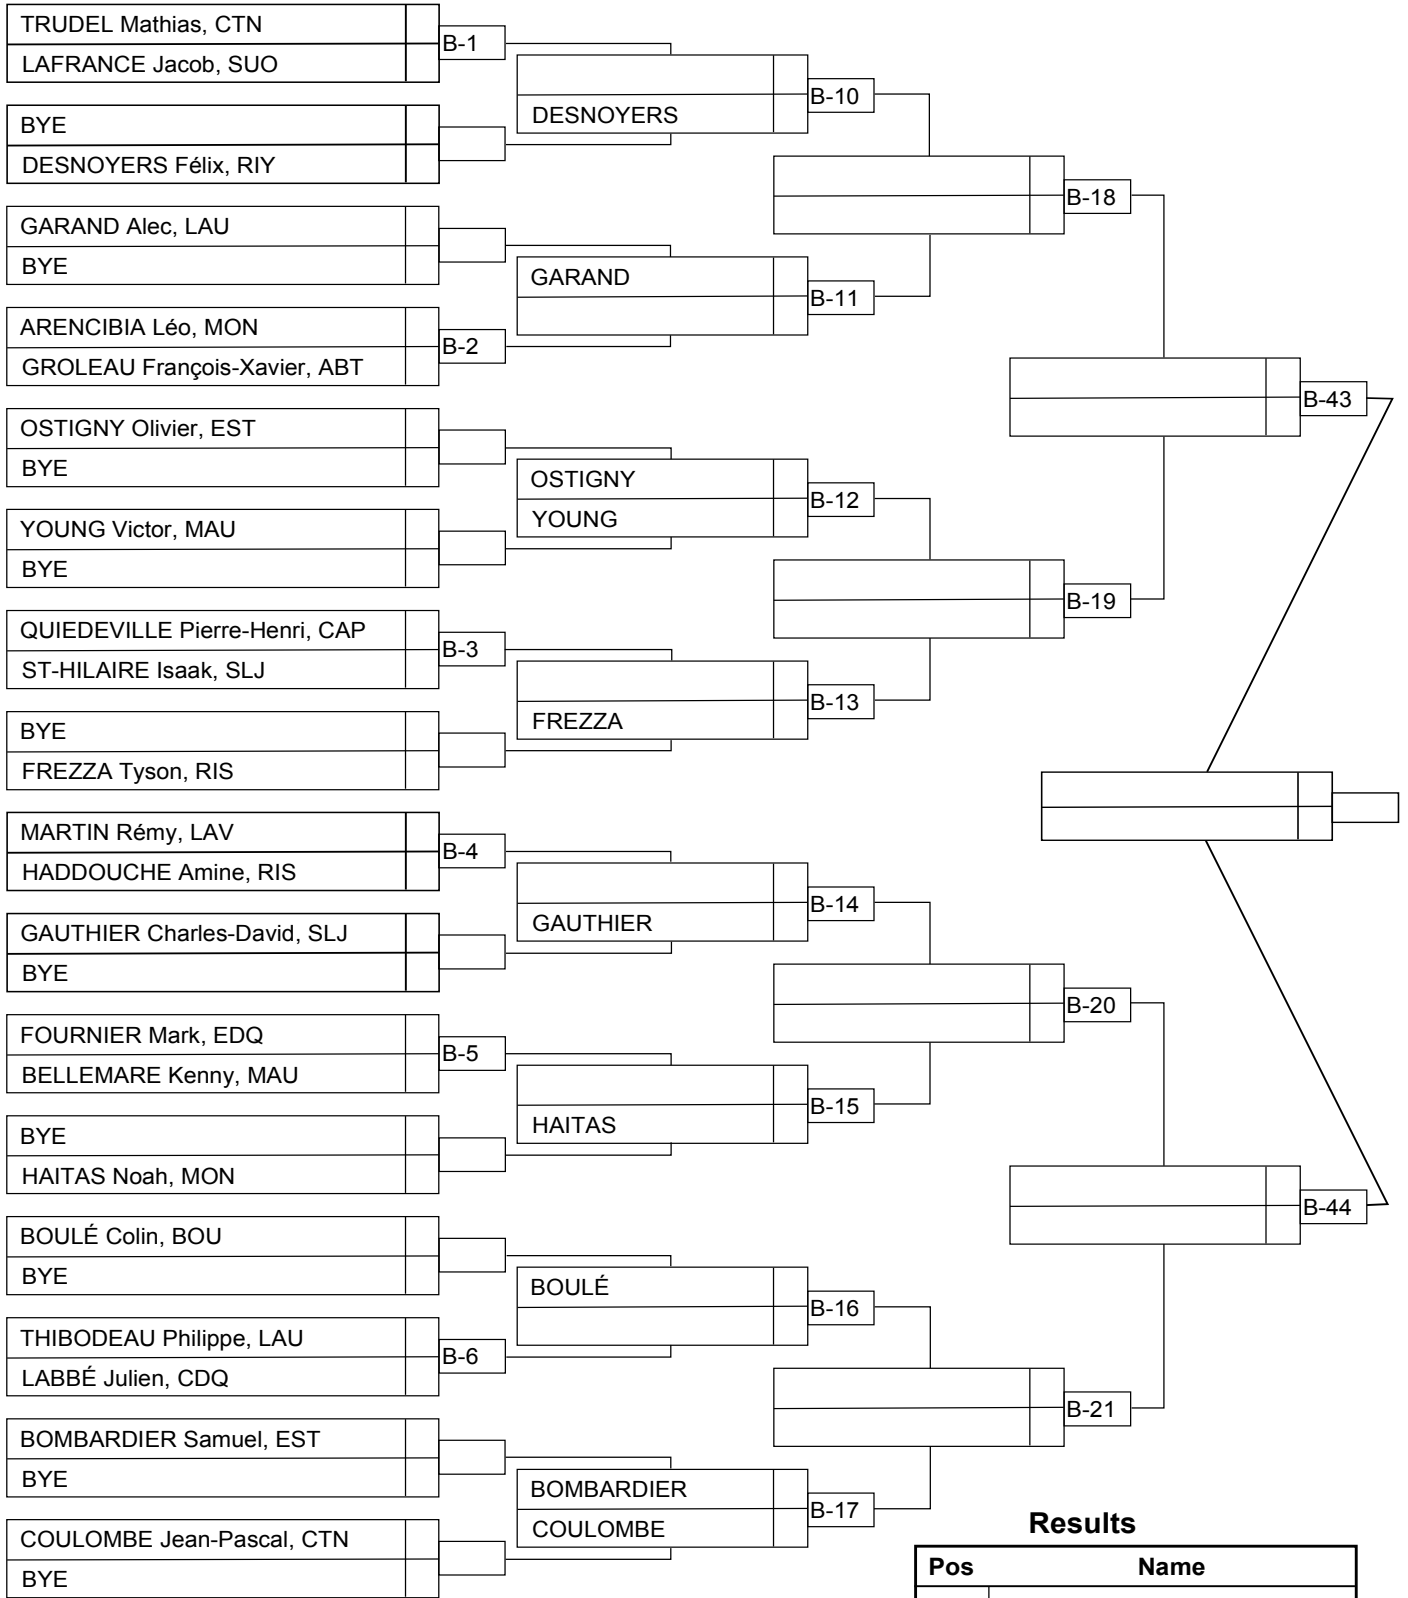

Results

Pos	Name
1	
2	
3	
3	

U16M -42 kg

U16F -52 kg

Results

Pos	Name
1	
2	
3	
3	

U16F -48 kg

U16M -55 kg