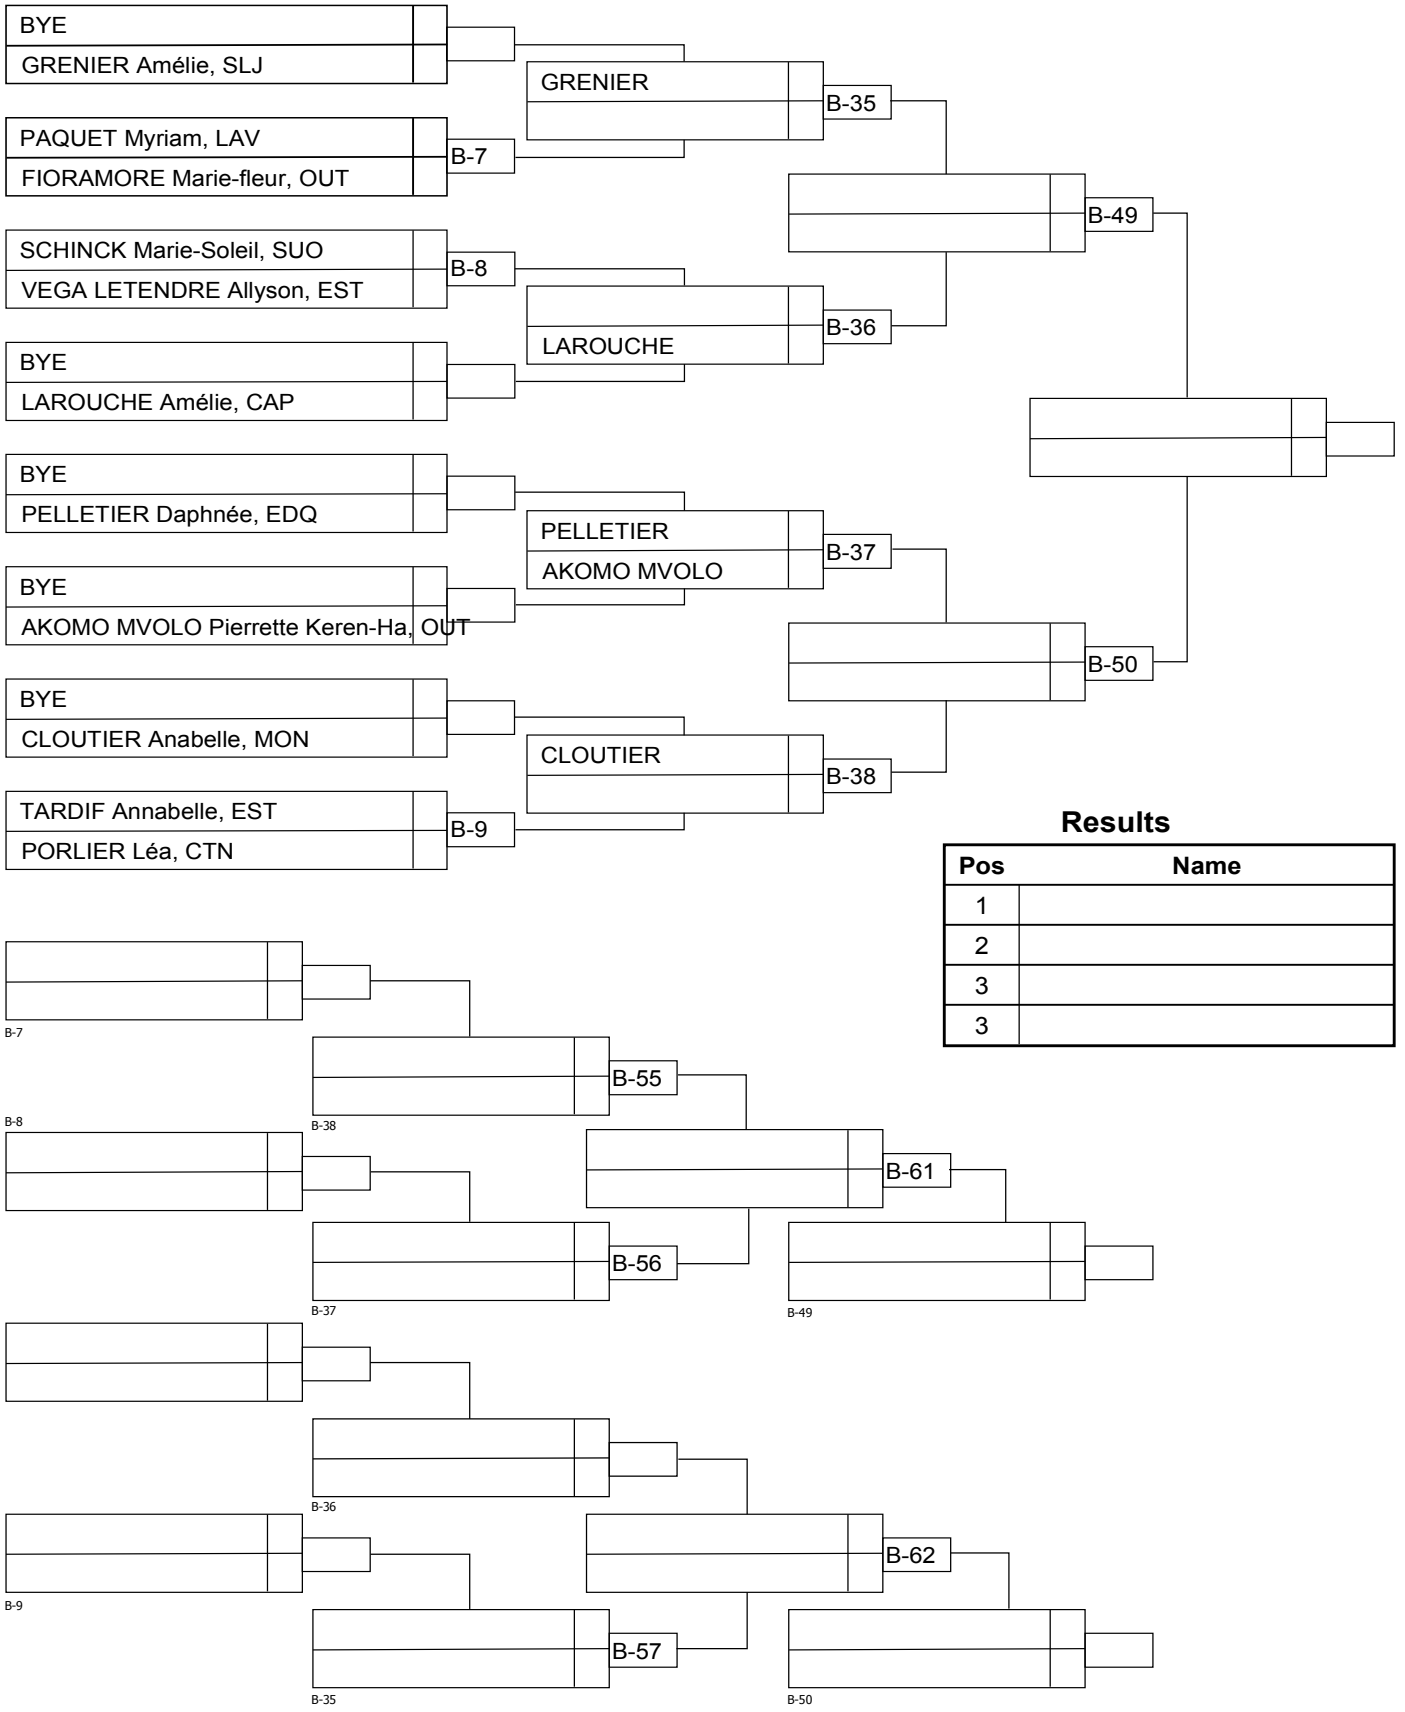

U16F -44 kg

U16M -50 kg

Results

Pos	Name
1	
2	
3	
3	

U16M -46 kg

Results

Pos	Name
1	
2	
3	
3	

U16M -42 kg

Results

Pos	Name
1	
2	
3	
3	

U16M -42 kg

U16F -52 kg

Results

Pos	Name
1	
2	
3	
3	

U16F -48 kg

U16M -55 kg

Results

Pos	Name
1	
2	
3	
3	

U16M -55 kg