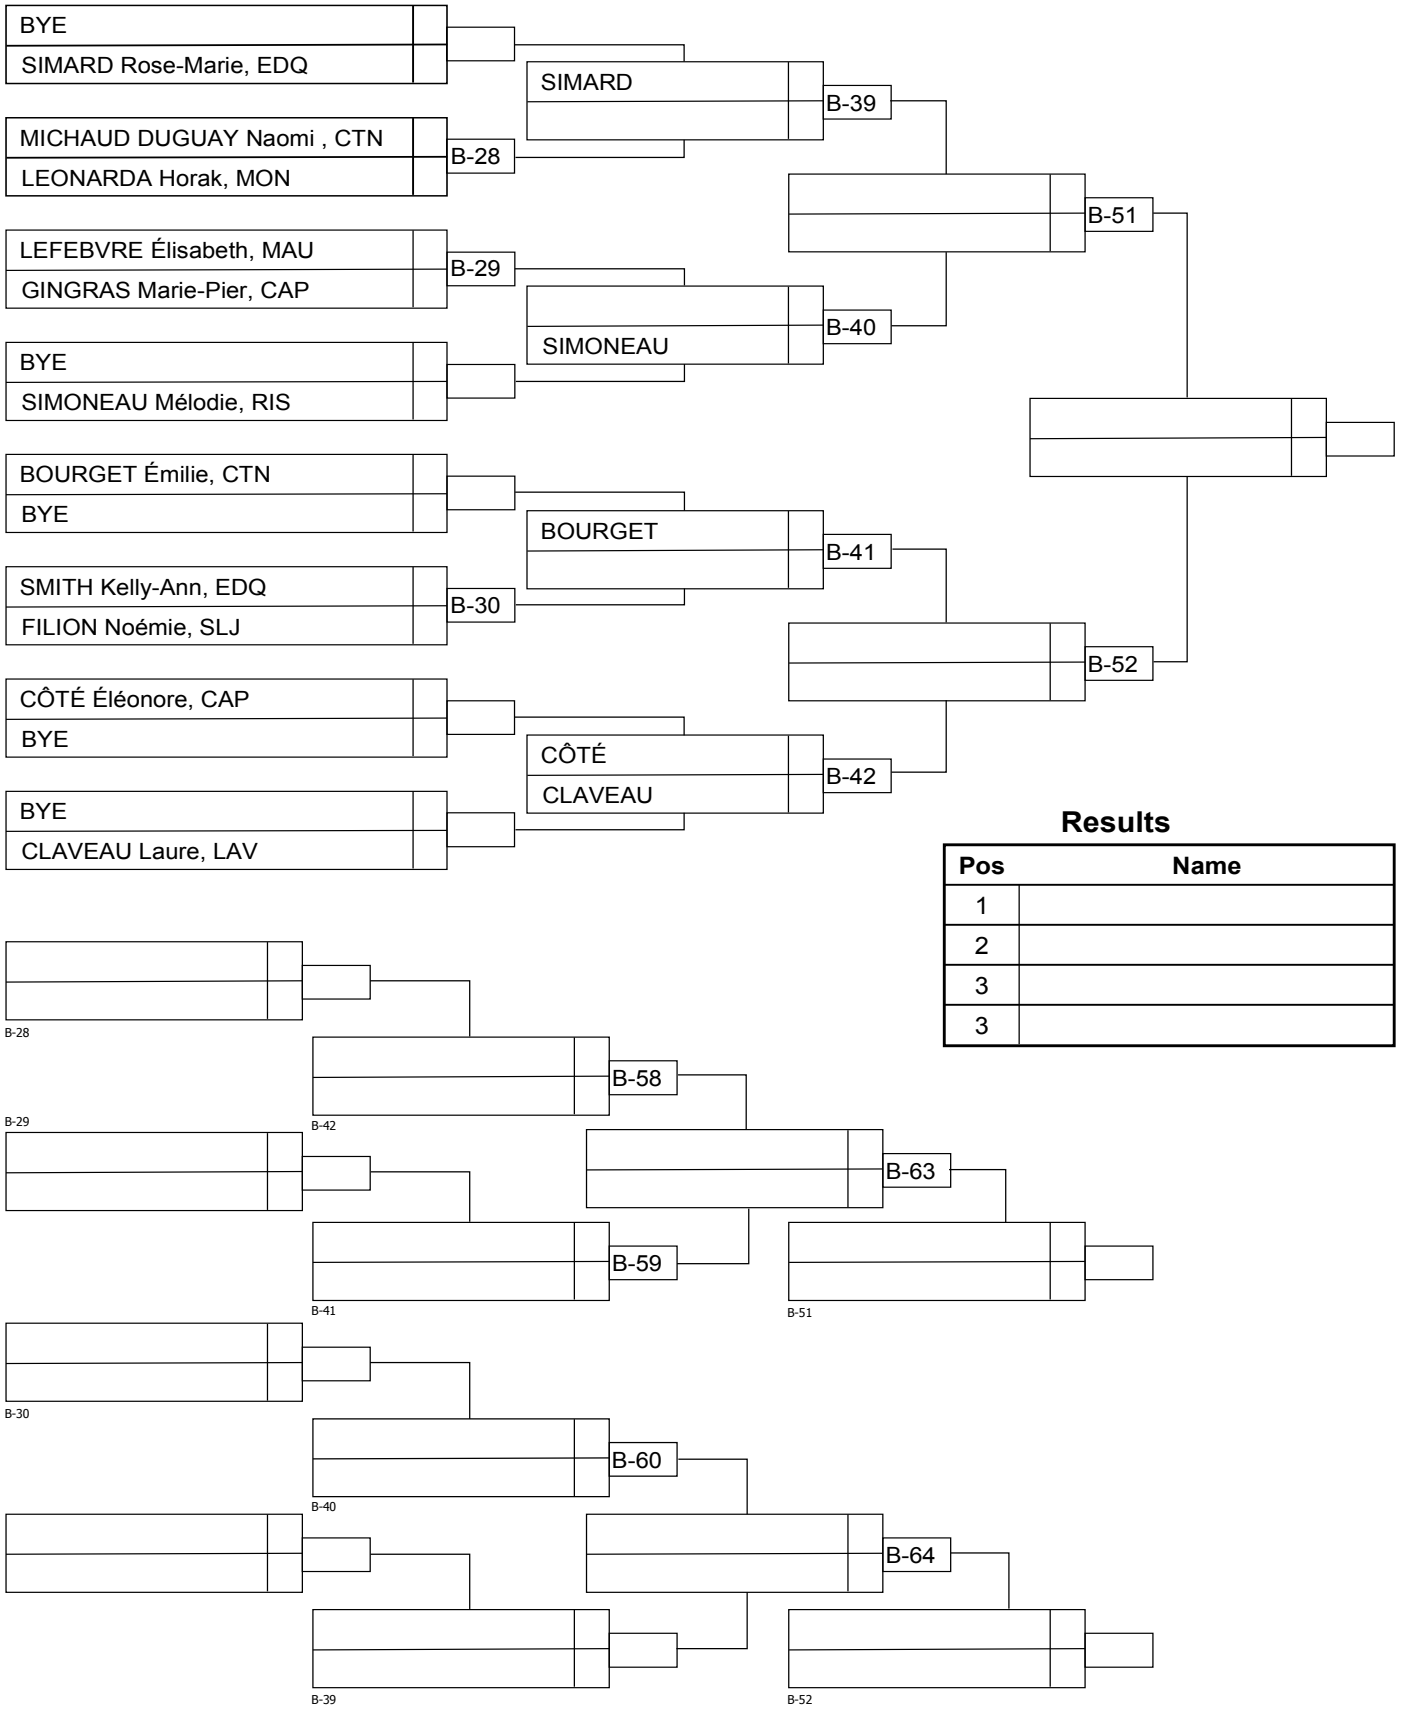

Results

Pos	Name
1	
2	
3	
3	

U16M -42 kg

U16F -52 kg

Results

Pos	Name
1	
2	
3	
3	

U16F -48 kg

U16M -55 kg