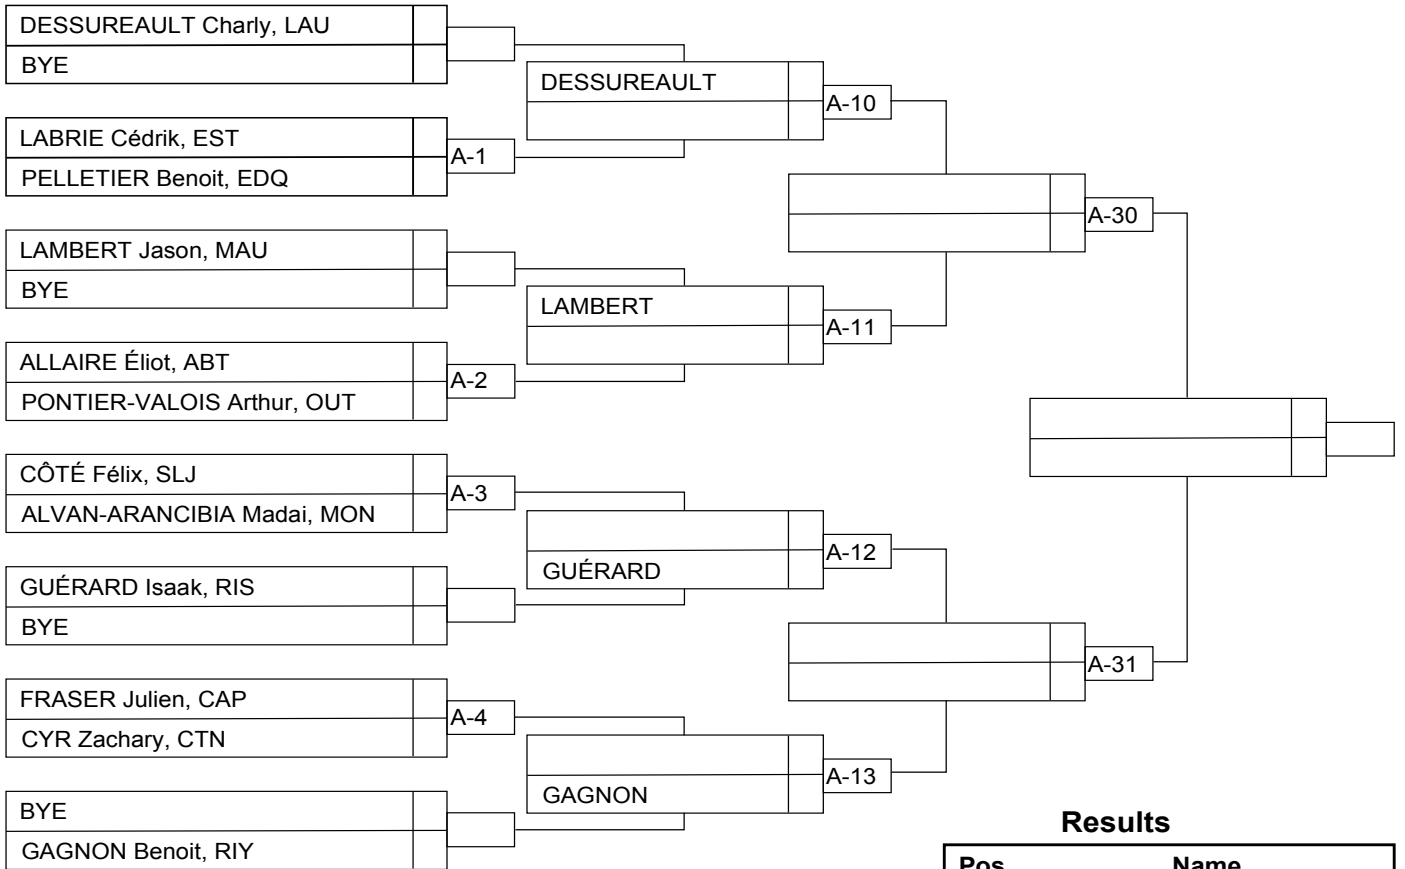

U16F -44 kg

U16M -50 kg

Results

Pos	Name
1	
2	
3	
3	

U16M -46 kg

Results

Pos	Name
1	
2	
3	
3	

U16M -42 kg

Results

Pos	Name
1	
2	
3	
3	

U16M -42 kg

U16F -52 kg

Results

Pos	Name
1	
2	
3	
3	

U16F -48 kg

U16M -55 kg