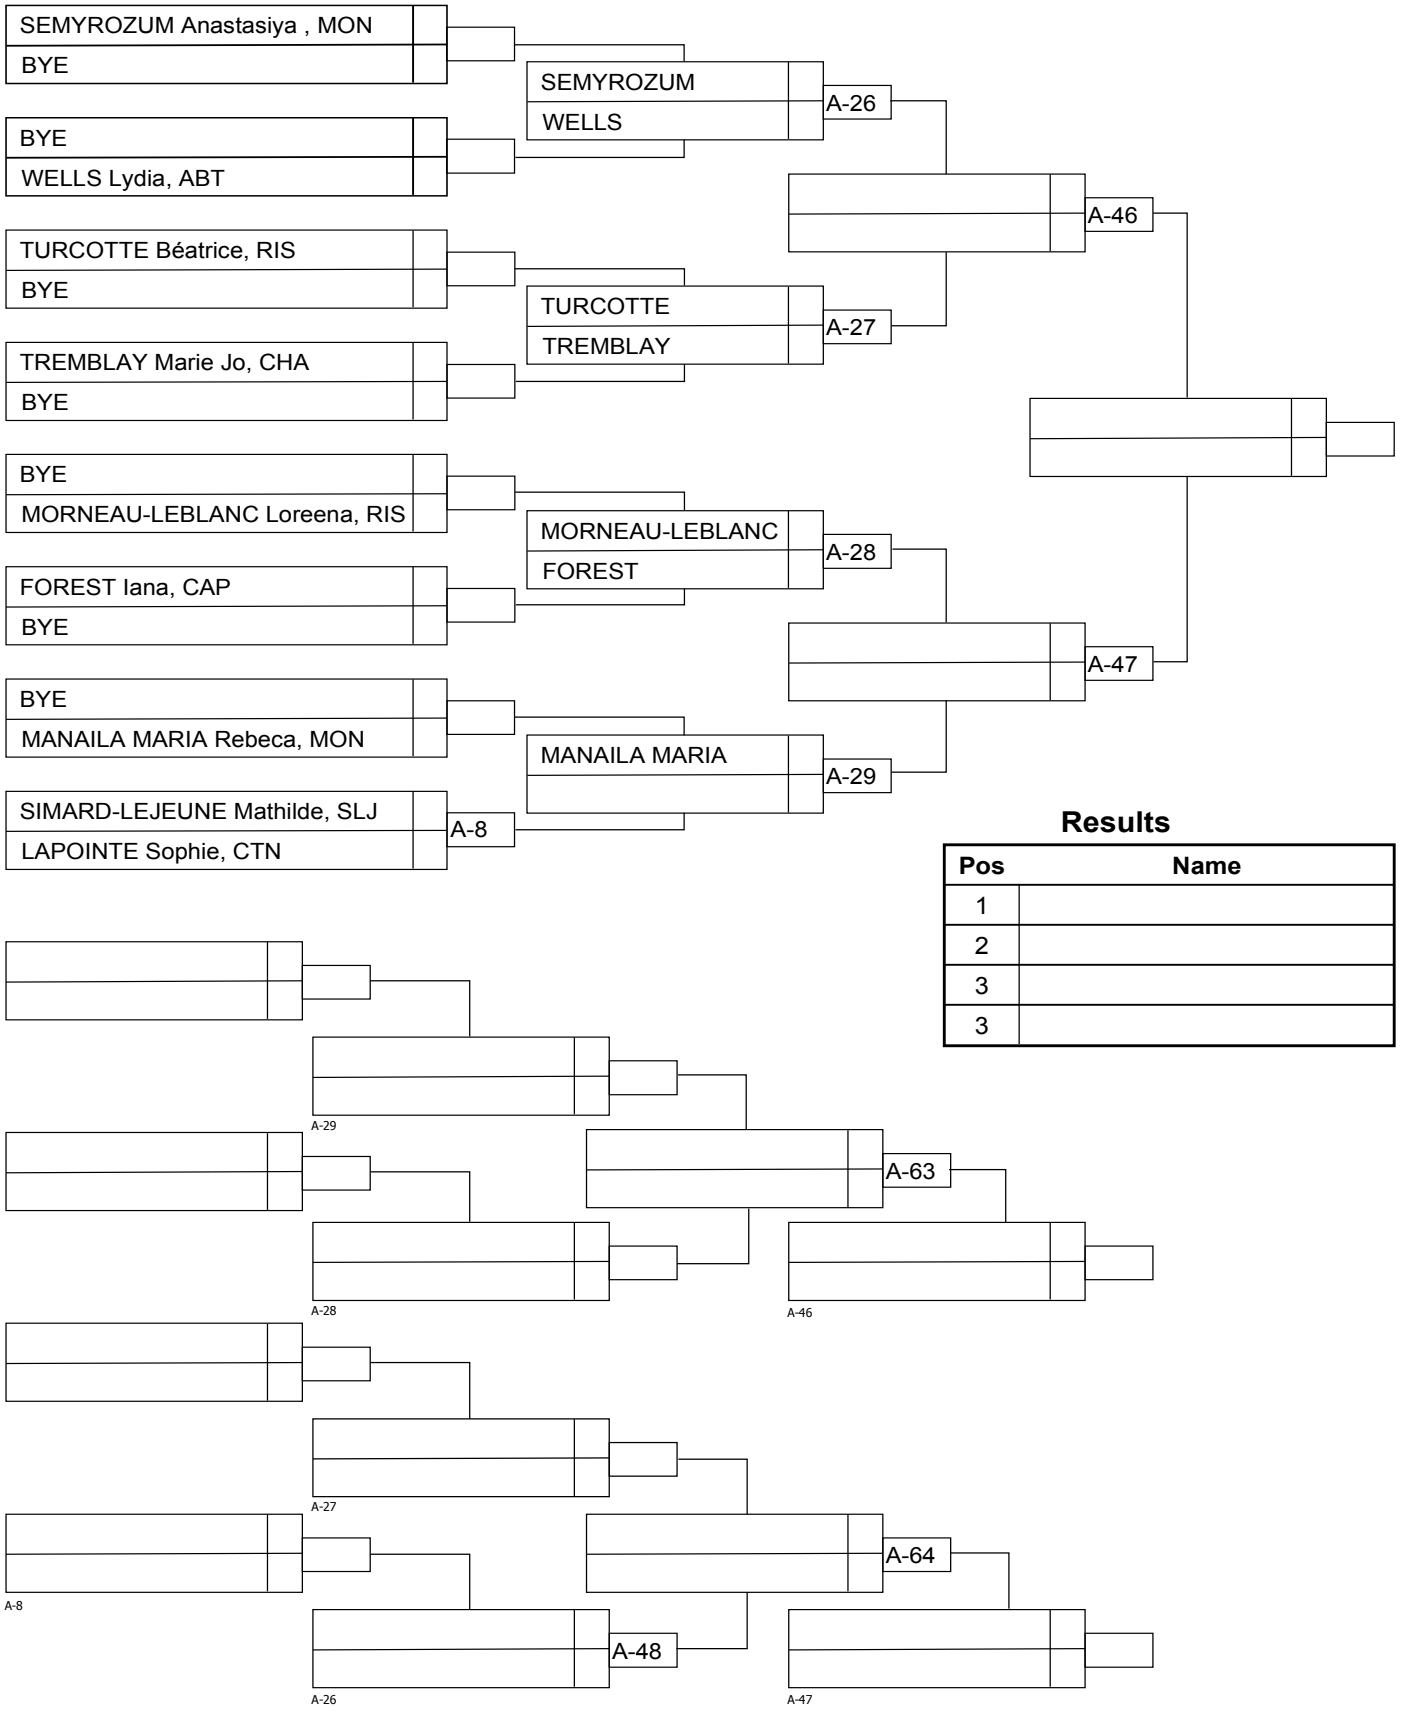

U16F -44 kg

U16M -50 kg

Results

Pos	Name
1	
2	
3	
3	

U16M -46 kg

Results

Pos	Name
1	
2	
3	
3	

U16M -42 kg

Results

Pos	Name
1	
2	
3	
3	

U16M -42 kg

U16F -52 kg

Results

Pos	Name
1	
2	
3	
3	

U16F -48 kg

U16M -55 kg

Results

Pos	Name
1	
2	
3	
3	

U16M -55 kg