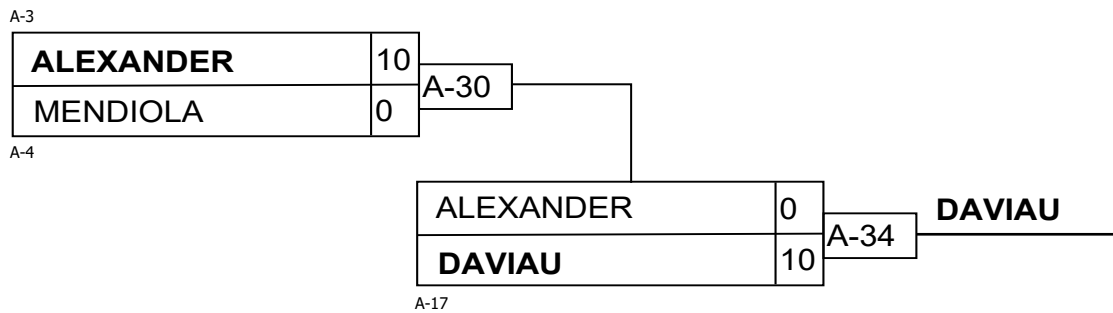

Results

Pos	Name
1	Shady ELNAHAS, CAN

Sen M60KG

Results

Pos	Name
1	Hakim CHALA, CAN
2	Alexandre DI BARTOLO, CAN
3	Benjamin DAVIAU, CAN
3	Joel DEMAERE, CAN
5	Lochlainn ALEXANDER, CAN
5	Erik VANDERSANDEN, CAN
7	Patrick MENDIOLA, USA
7	Riley SOUTHBY, CAN