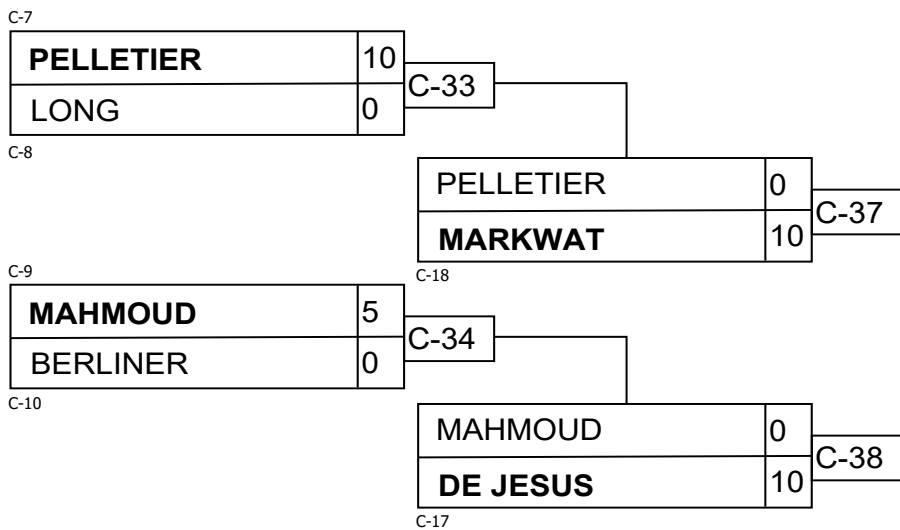

Sen M66KG

Results

Pos	Name
1	Jacob VALOIS, CAN
2	Julien FRASCADORE, CAN
3	Mitchell MARKWAT, CAN
3	Dontae DE JESUS, CAN
5	Malcolm PELLETIER, CAN
5	Ossama MAHMOUD, CAN
7	Sean LONG, CAN
7	Ari BERLINER, USA