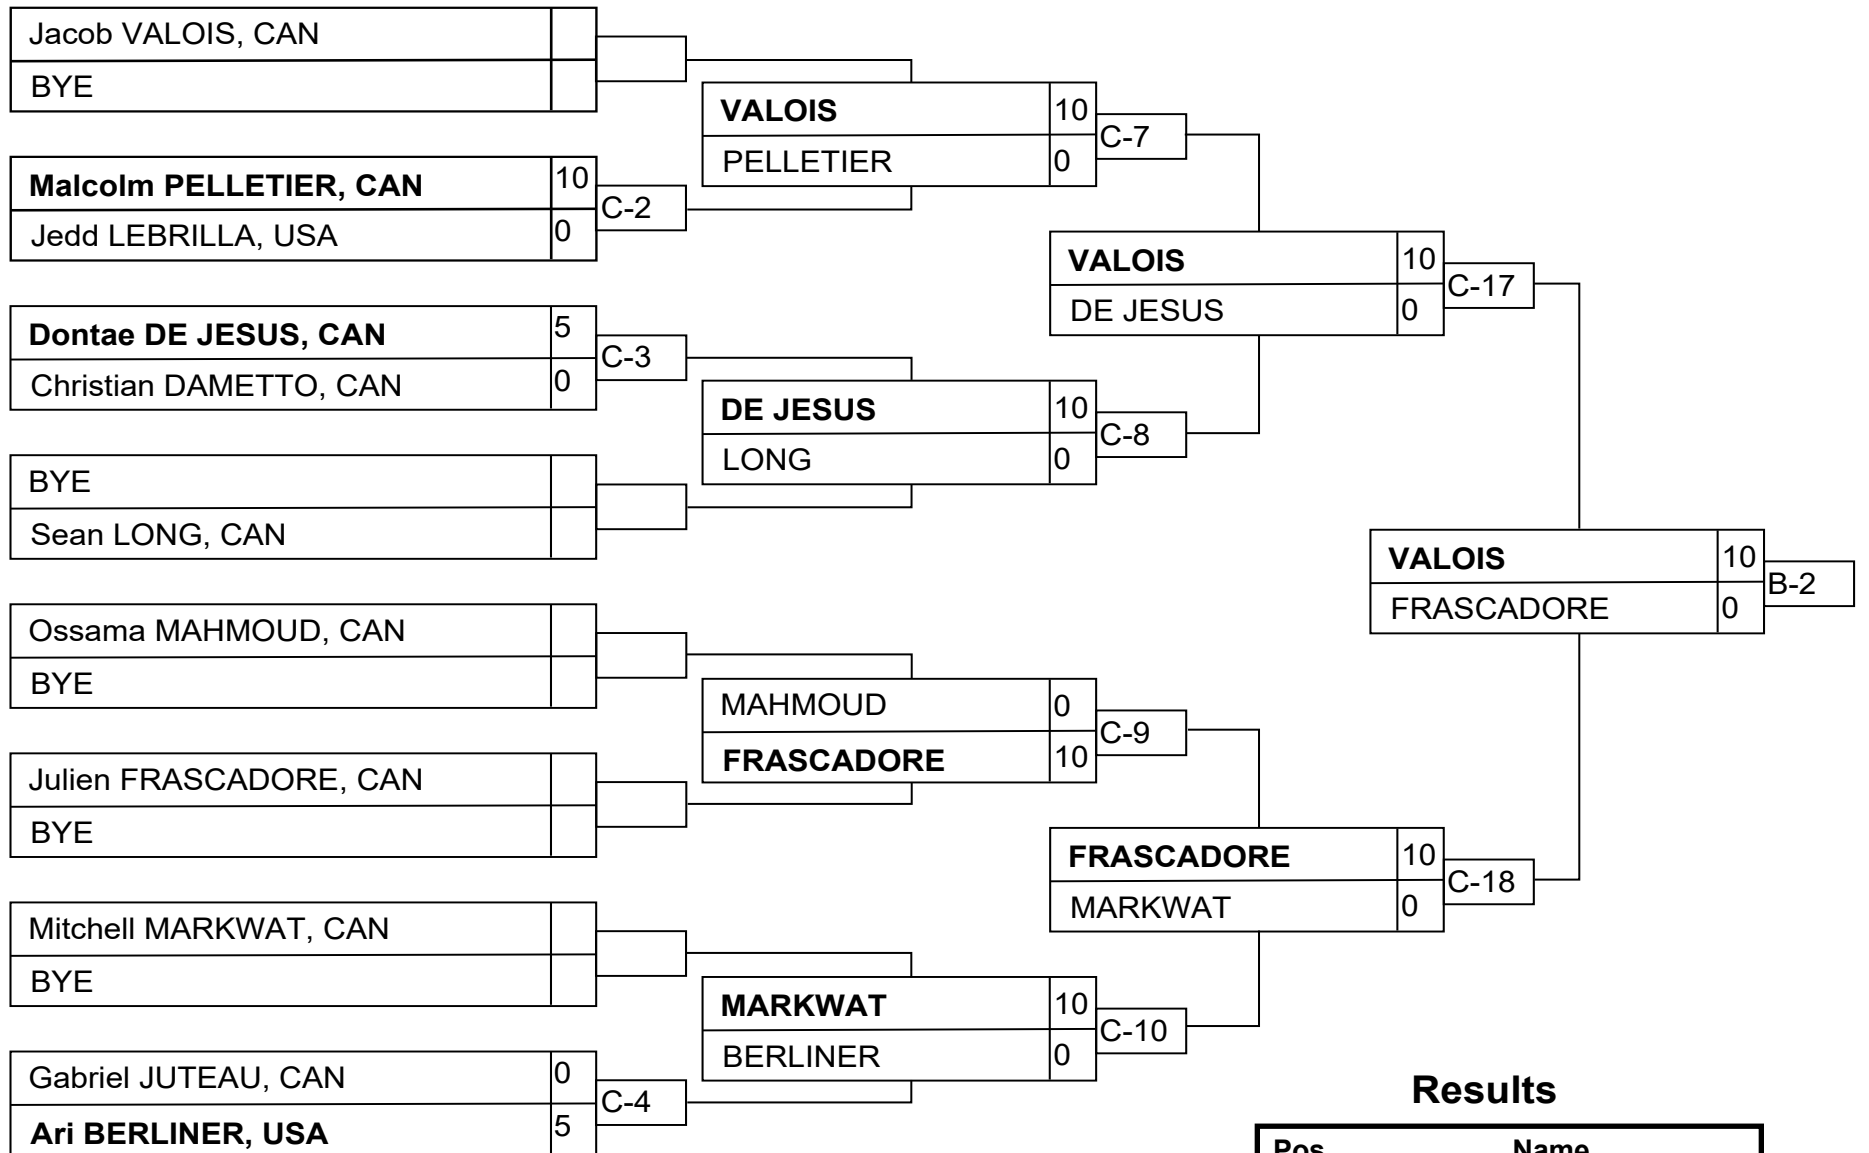

Sen M66KG

Results

Pos	Name
1	Jacob VALOIS, CAN
2	Julien FRASCADORE, CAN
3	Mitchell MARKWAT, CAN
3	Dontae DE JESUS, CAN
5	Malcolm PELLETIER, CAN
5	Ossama MAHMOUD, CAN
7	Sean LONG, CAN
7	Ari BERLINER, USA