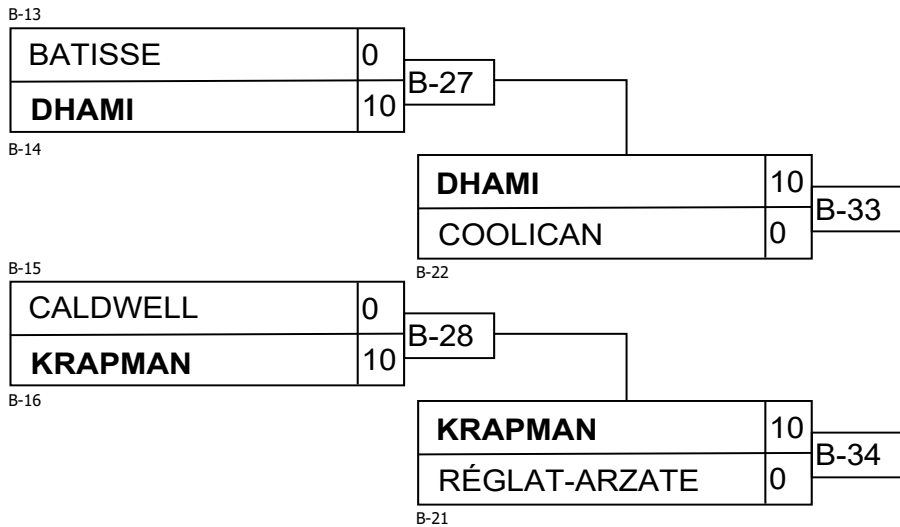

Results

Pos	Name
1	Marie BESSON, CAN
2	Taeya KOLIASKA, CAN
3	Lorena KEAGI, CAN

Sen F57KG

Results

Pos	Name
1	Sierra TANNER, CAN
2	Alexandra GAGNON, CAN
3	Maria DHAMI, USA
3	Rachel KRAPMAN, CAN
5	Tiffany COOLICAN, CAN
5	Manon RÉGLAT-ARZATE, CAN
7	Emmanuelle BATISSE, CAN
7	Emma CALDWELL, CAN