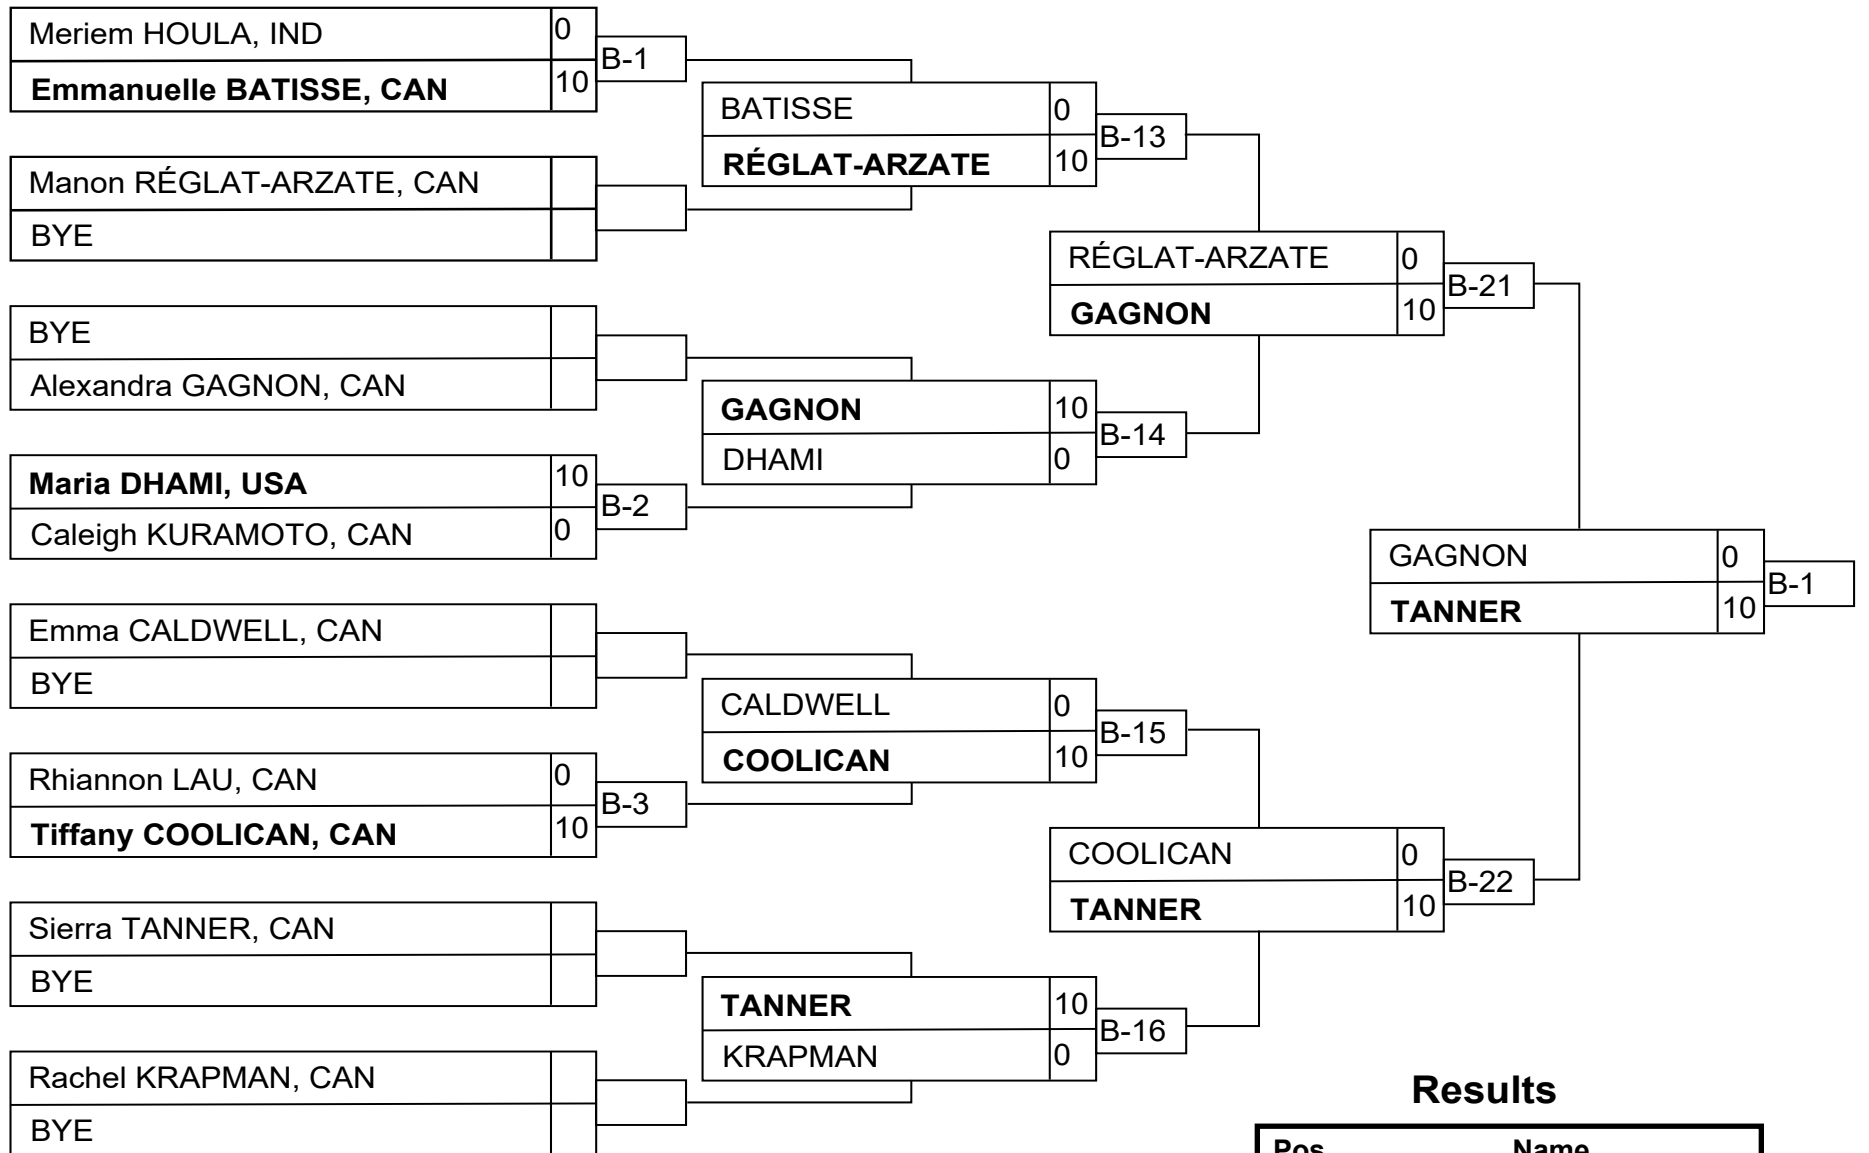

Sen F57KG

Results

Pos	Name
1	Sierra TANNER, CAN
2	Alexandra GAGNON, CAN
3	Maria DHAMI, USA
3	Rachel KRAPMAN, CAN
5	Tiffany COOLICAN, CAN
5	Manon RÉGLAT-ARZATE, CAN
7	Emmanuelle BATISSE, CAN
7	Emma CALDWELL, CAN