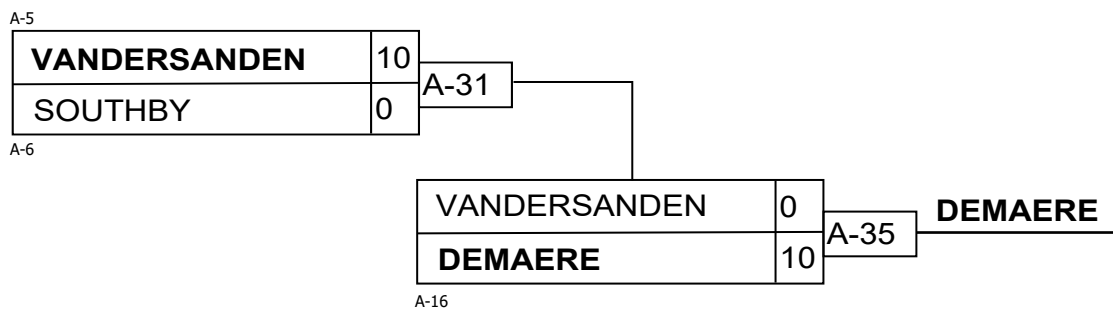

Results

Pos	Name
1	Shady ELNAHAS, CAN

Sen M60KG

Results

Pos	Name
1	Hakim CHALA, CAN
2	Alexandre DI BARTOLO, CAN
3	Benjamin DAVIAU, CAN
3	Joel DEMAERE, CAN
5	Lochlainn ALEXANDER, CAN
5	Erik VANDERSANDEN, CAN
7	Patrick MENDIOLA, USA
7	Riley SOUTHBY, CAN