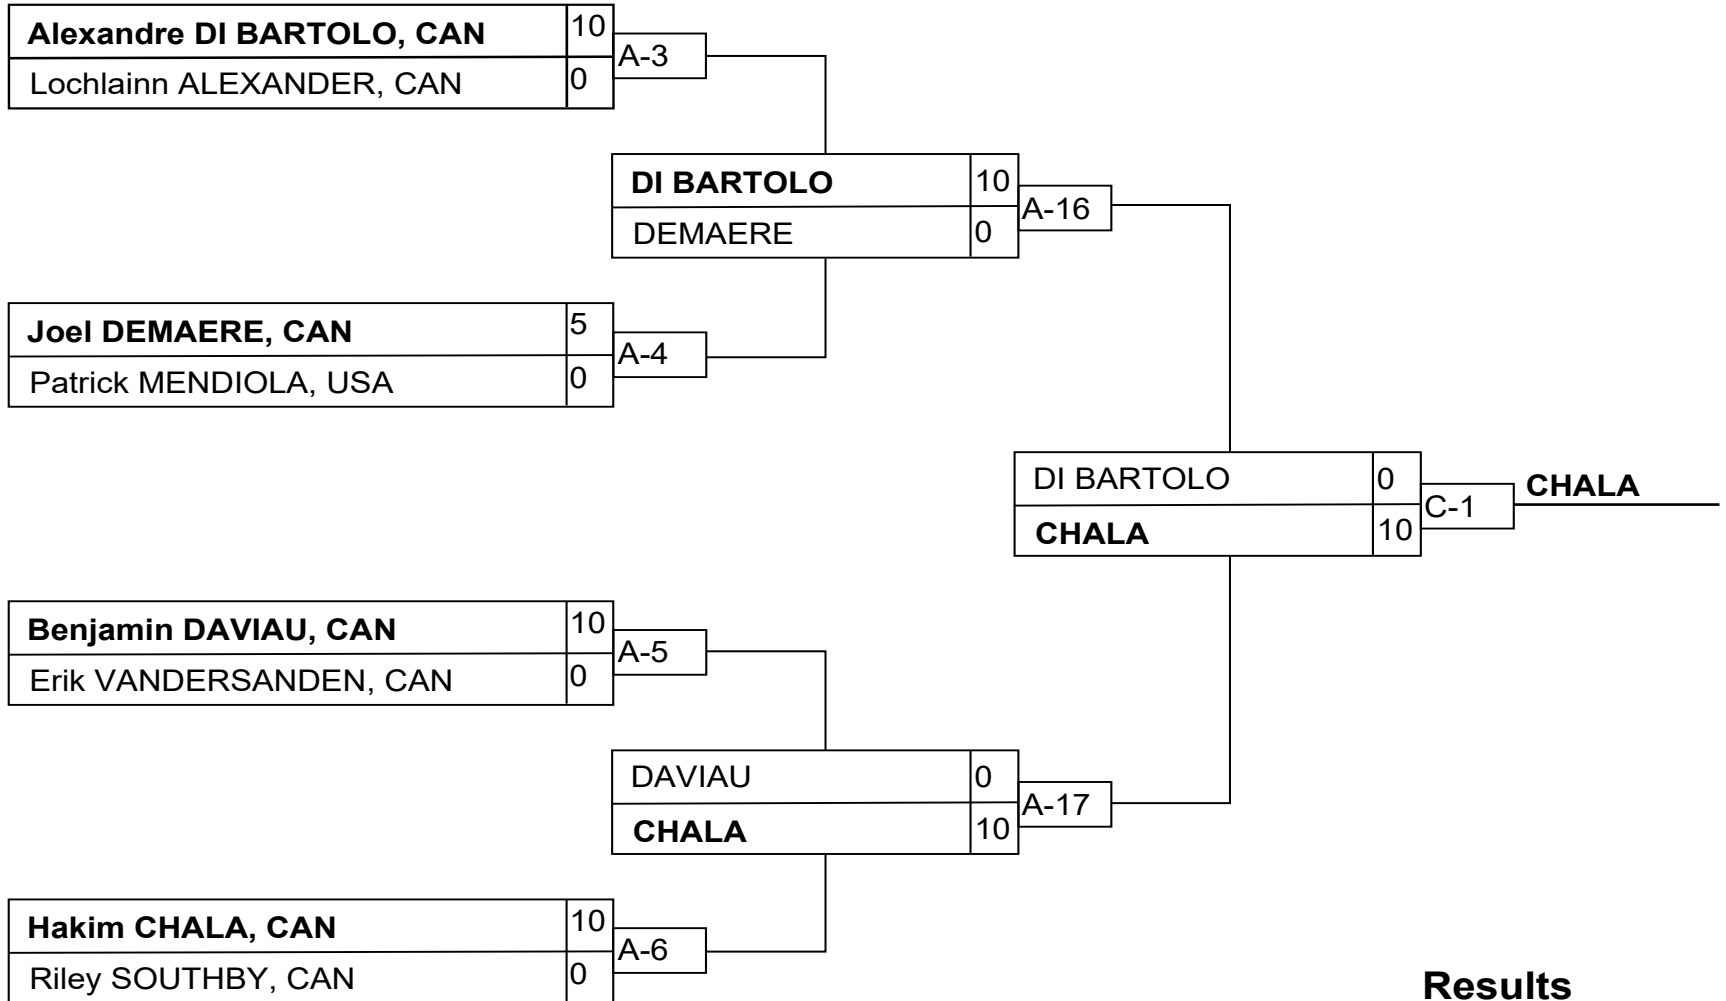

Sen M60KG

Results

Pos	Name
1	Hakim CHALA, CAN
2	Alexandre DI BARTOLO, CAN
3	Benjamin DAVIAU, CAN
3	Joel DEMAERE, CAN
5	Lochlainn ALEXANDER, CAN
5	Erik VANDERSANDEN, CAN
7	Patrick MENDIOLA, USA
7	Riley SOUTHBY, CAN