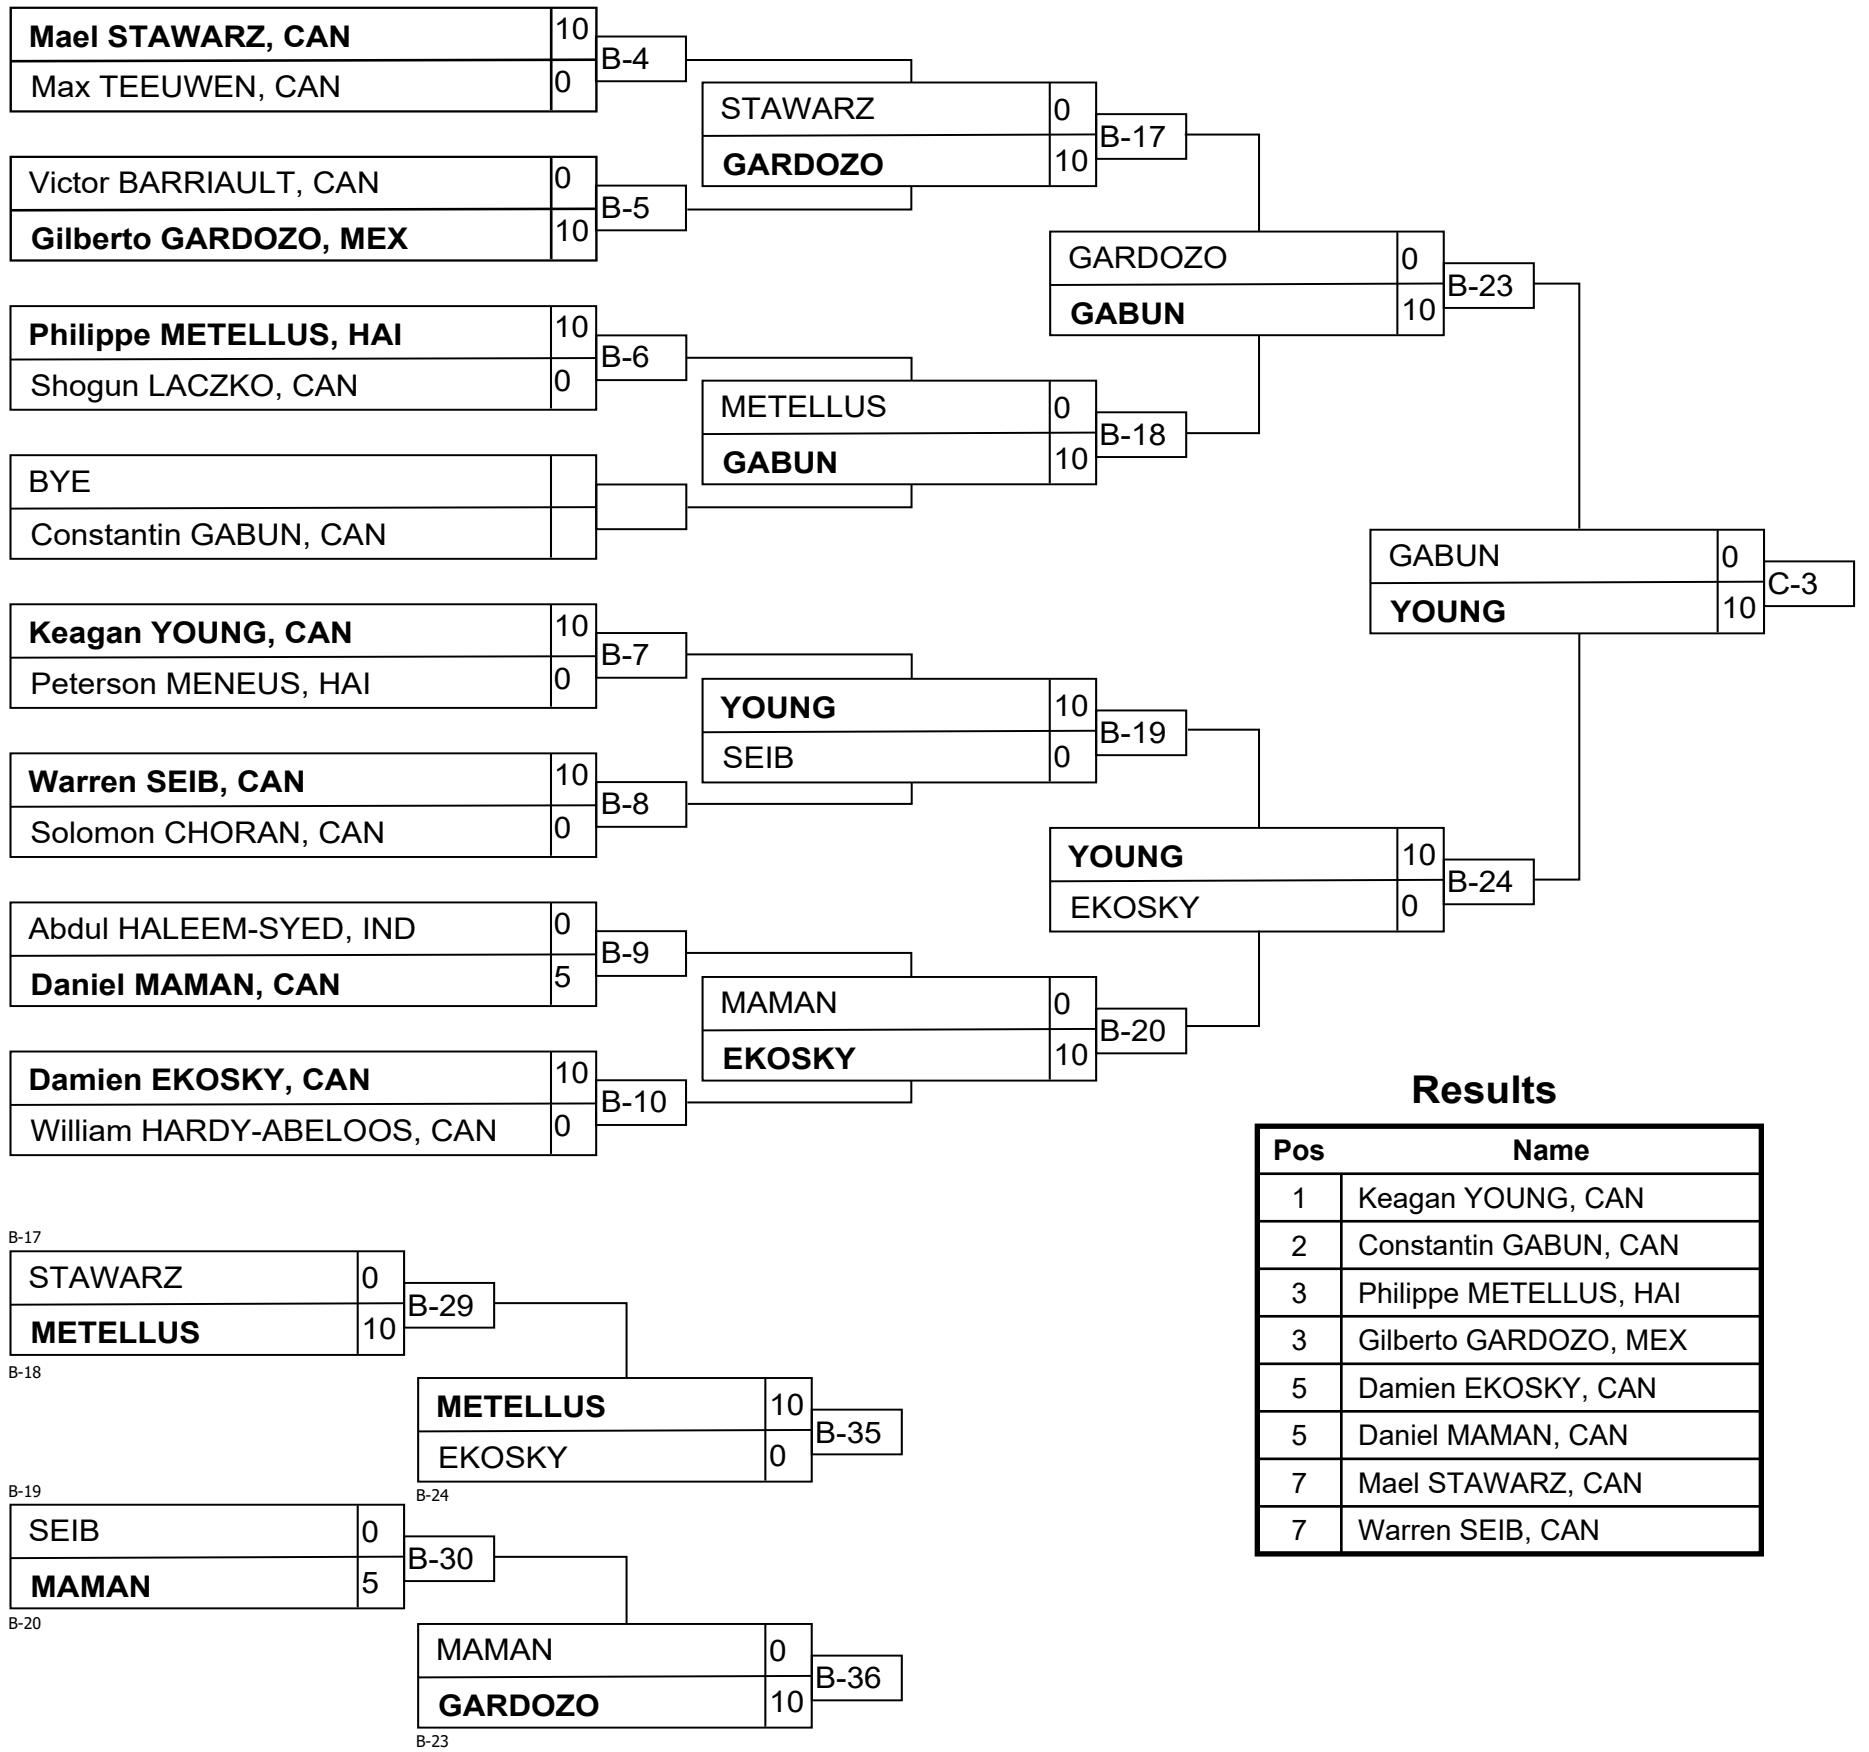

Sen M73KG

Results

Pos	Name
1	Keagan YOUNG, CAN
2	Constantin GABUN, CAN
3	Philippe METELLUS, HAI
3	Gilberto GARDOZO, MEX
5	Damien EKOSKY, CAN
5	Daniel MAMAN, CAN
7	Mael STAWARZ, CAN
7	Warren SEIB, CAN