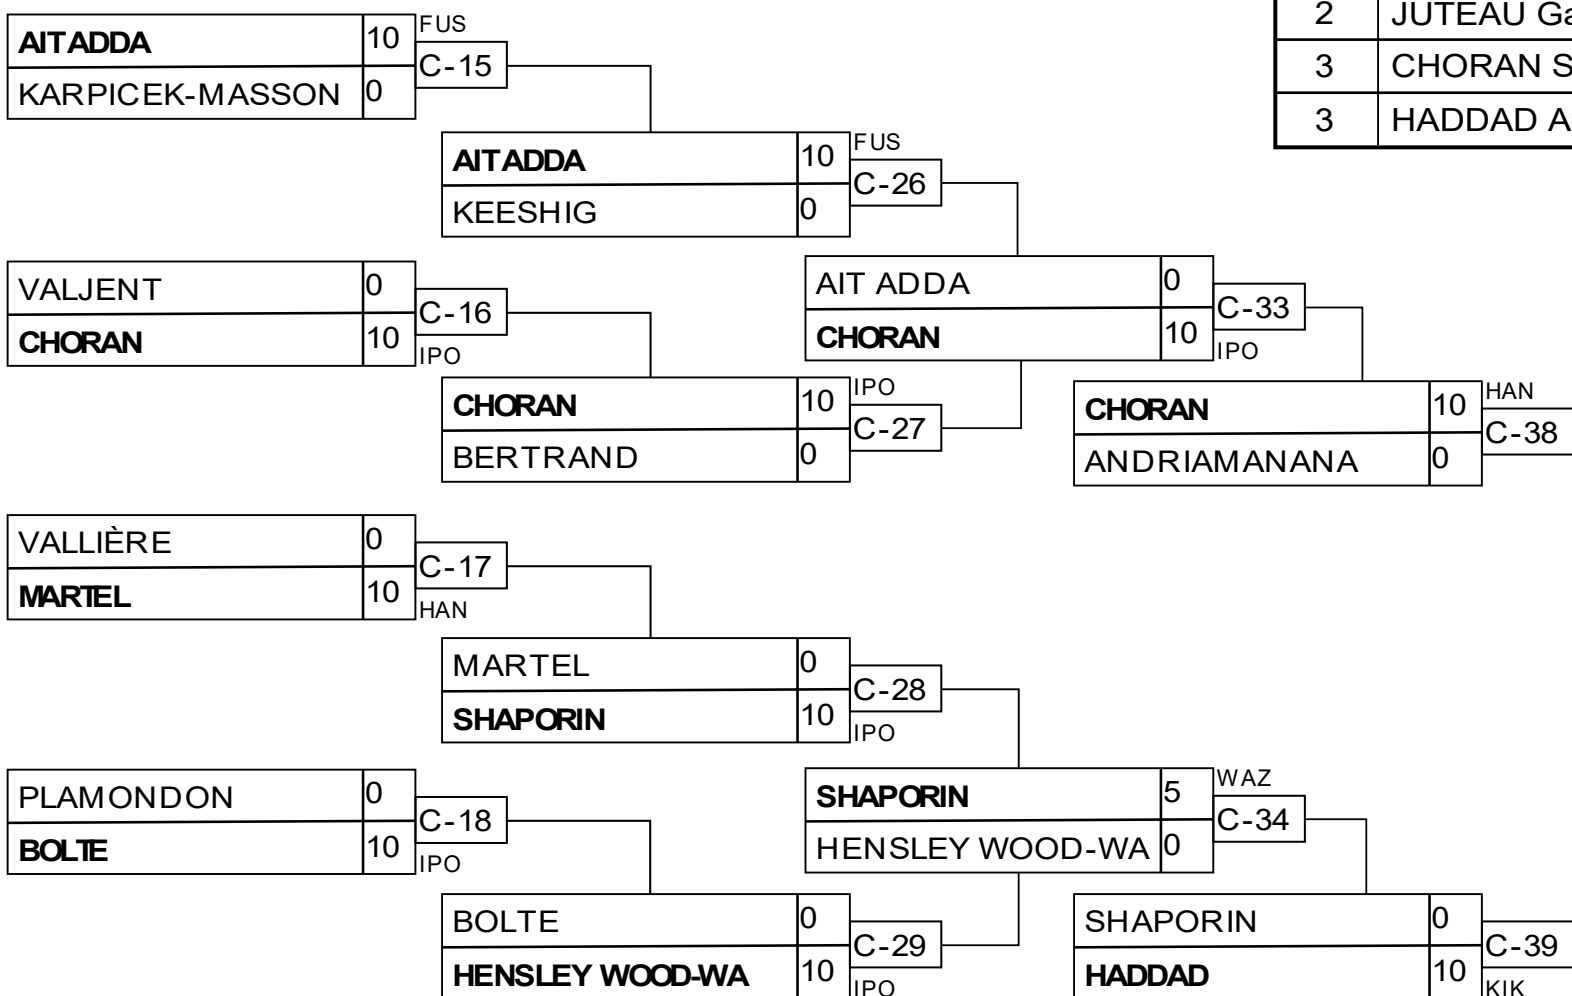

Pos	Nom/Name
1	VACC Gabriel, Olympique
2	GAUDREULT Simon, Tritto
3	NGOMBI Jeremie, Shidokan
3	BOUDERBALA Sofiane, Kise

U21SenM -73kg 3k+-

U21SenM -81kg 3k+-

Résultats/Results

Pos	Nom/Name
1	GAULIN Guillaume, Juvald
2	JUTEAU Gabriel, Boucherv
3	CHORAN Soloman, Tritton
3	HADDAD Ayoub, Kiseki (2D